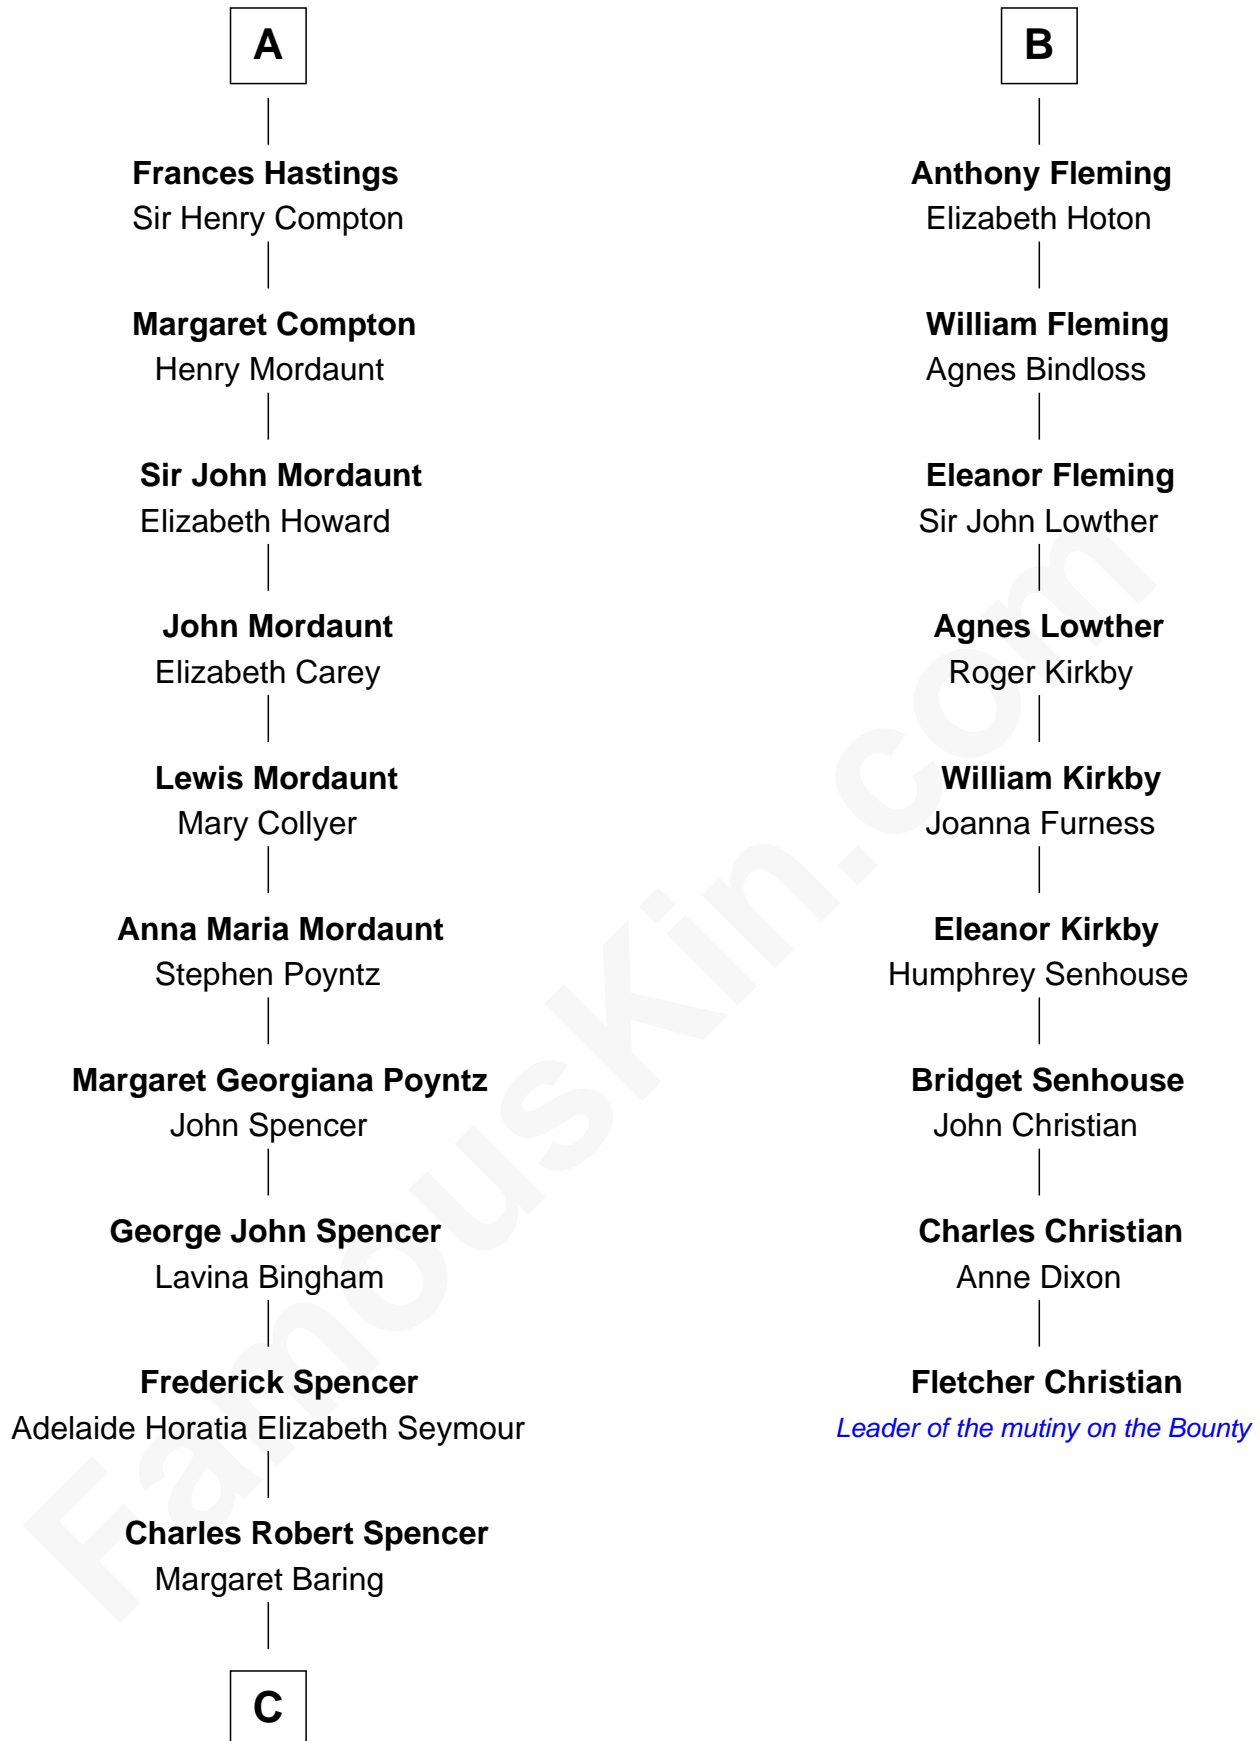

## Relationship Chart of

### Prince William

*Prince of Wales*

15th cousin 5 times removed of

**Fletcher Christian**  
*Leader of the mutiny on the Bounty*

**C**

**Albert Edward John Spencer**

Cynthia Elinor Beatrix Hamilton

**Edward John Spencer**