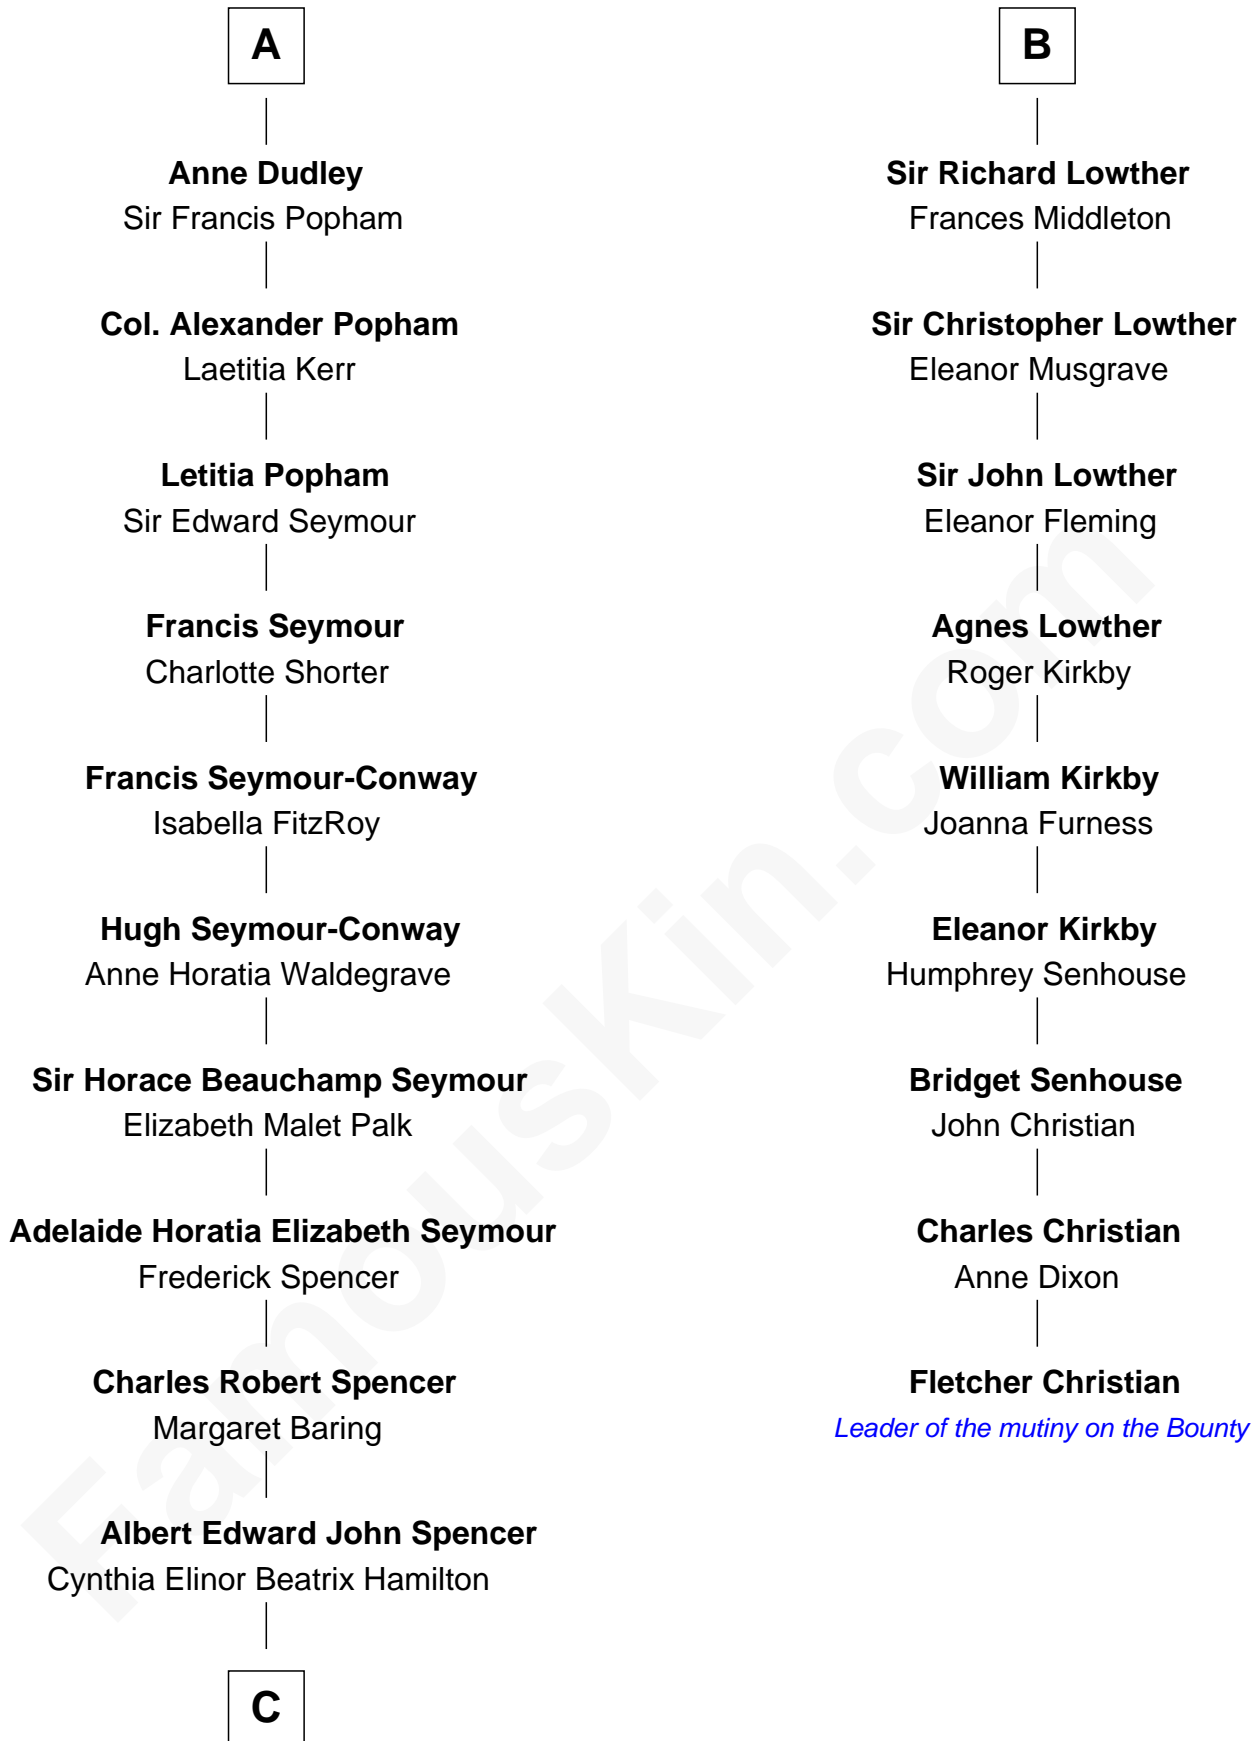

**Elizabeth Mortimer**  
 Sir Henry Percy

**Elizabeth Percy**  
 Sir John Clifford

**Thomas Clifford**  
 Joan Dacre

**Matilda Clifford**  
 Sir Edmund Sutton

**Thomas Dudley**  
 Grace Threlkeld

**John Dudley**  
 Elizabeth Gardiner

**A**

**Philippa Plantagenet**  
 Edmund Mortimer

**Elizabeth Mortimer**  
 Sir Henry Percy

**Elizabeth Percy**  
 Sir John Clifford

**Thomas Clifford**  
 Joan Dacre

**John Clifford**  
 Margaret Bromflete

**Henry Clifford**  
 Florence Pudsey

**Dorothy Clifford**  
 Sir Hugh Lowther

**B**

**C**

**Edward John Spencer**  
Frances Ruth Burke Roche

**Princess Diana Frances Spencer**  
Charles III, King of the United Kingdom