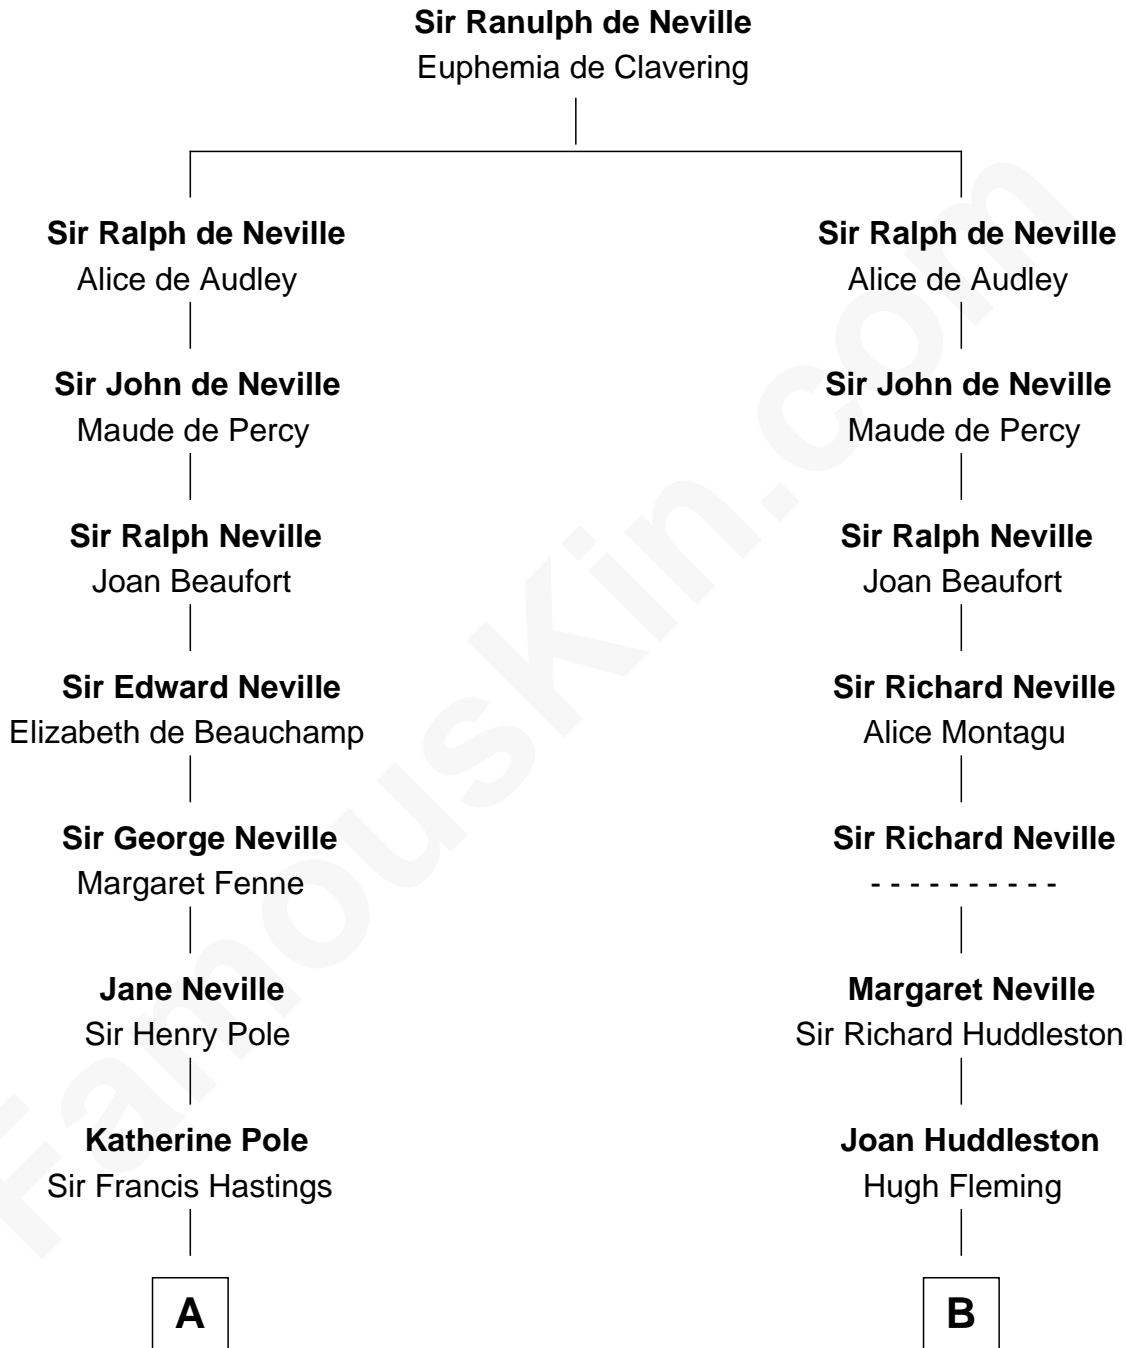

## Relationship Chart of

### Prince William

*Prince of Wales*

15th cousin 5 times removed of

**Fletcher Christian**  
*Leader of the mutiny on the Bounty*

**C**

—  
**Albert Edward John Spencer**

Cynthia Elinor Beatrix Hamilton

—  
**Edward John Spencer**

Frances Ruth Burke Roche

—  
**Princess Diana Frances Spencer**

Charles III, King of the United Kingdom

—  
**Prince William**

*Prince of Wales*