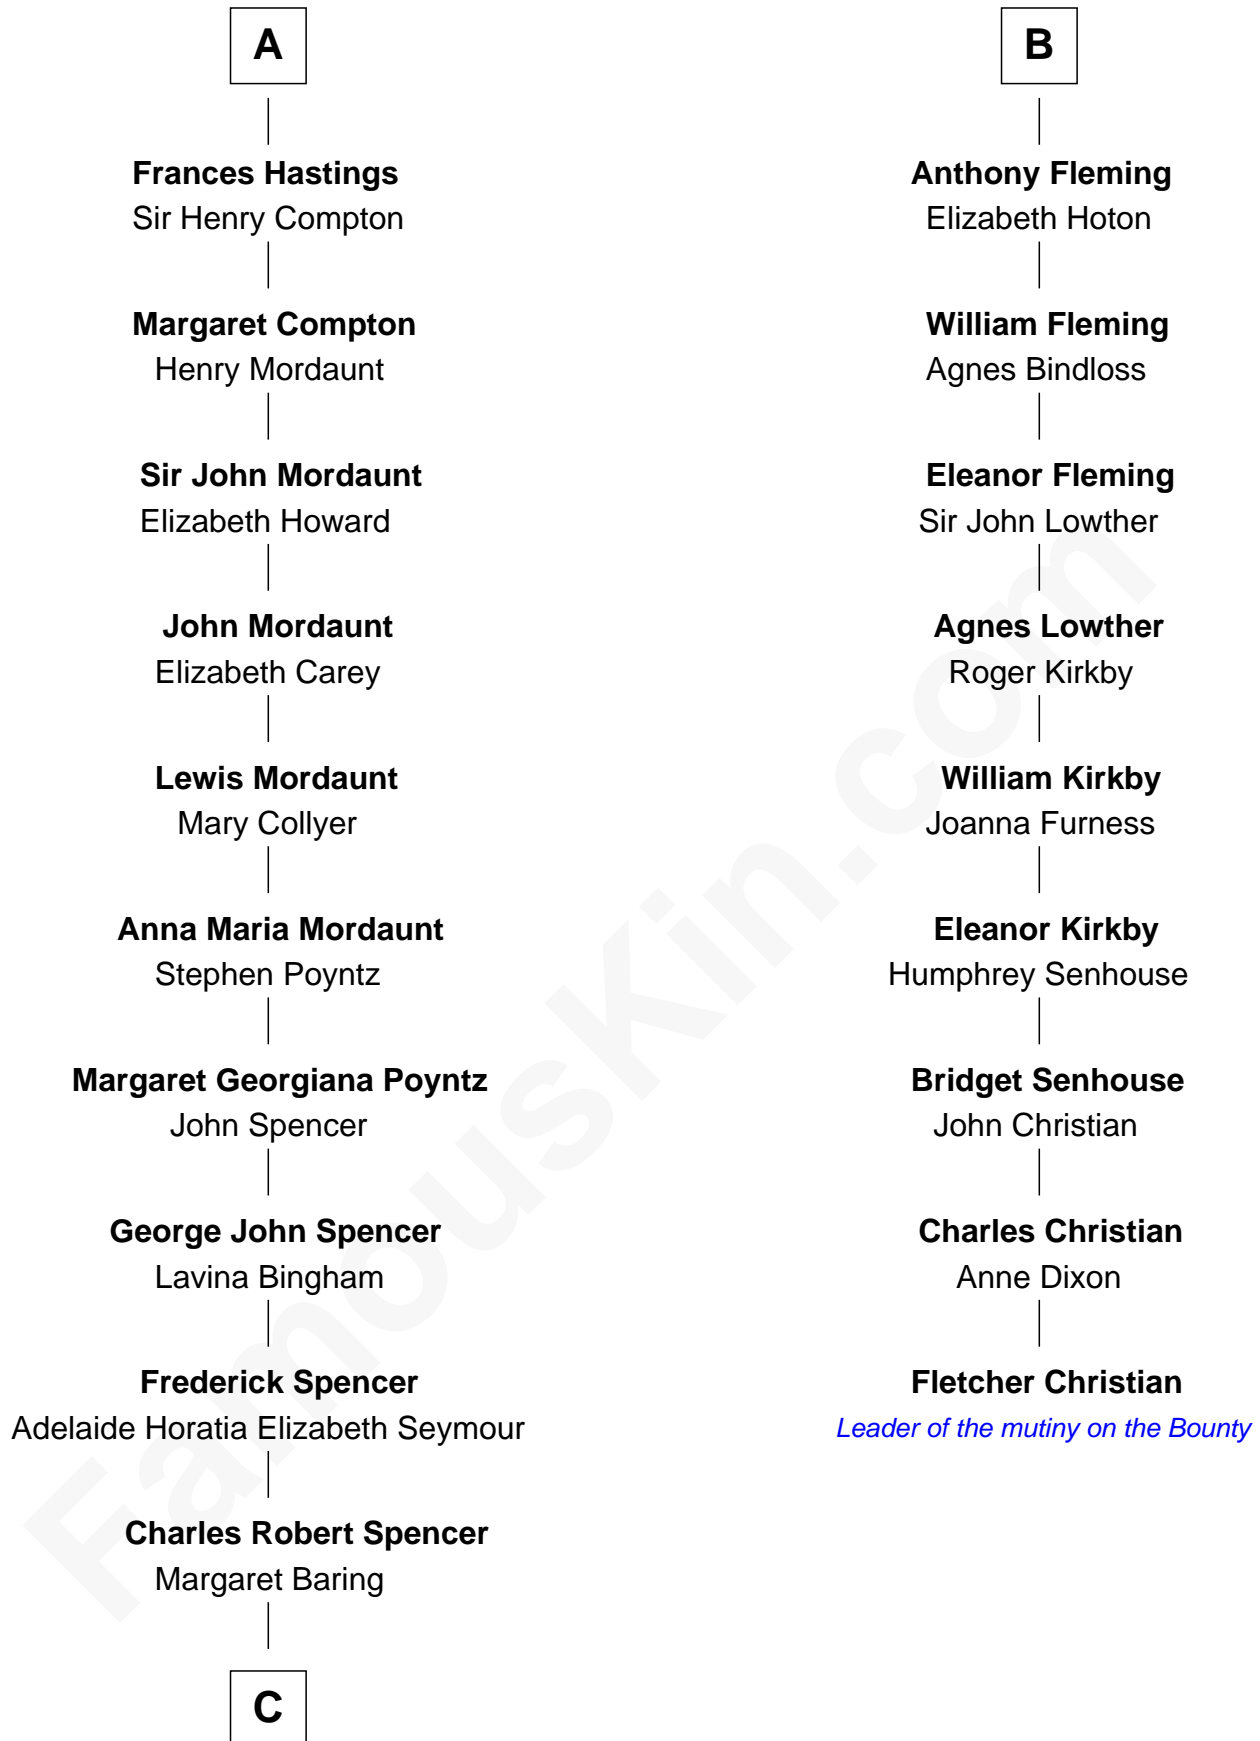

### Prince William

*Prince of Wales*

15th cousin 5 times removed of

**Fletcher Christian**  
*Leader of the mutiny on the Bounty*

**C**

—  
**Albert Edward John Spencer**

Cynthia Elinor Beatrix Hamilton

—  
**Edward John Spencer**

Frances Ruth Burke Roche

—  
**Princess Diana Frances Spencer**

Charles III, King of the United Kingdom

—  
**Prince William**

*Prince of Wales*