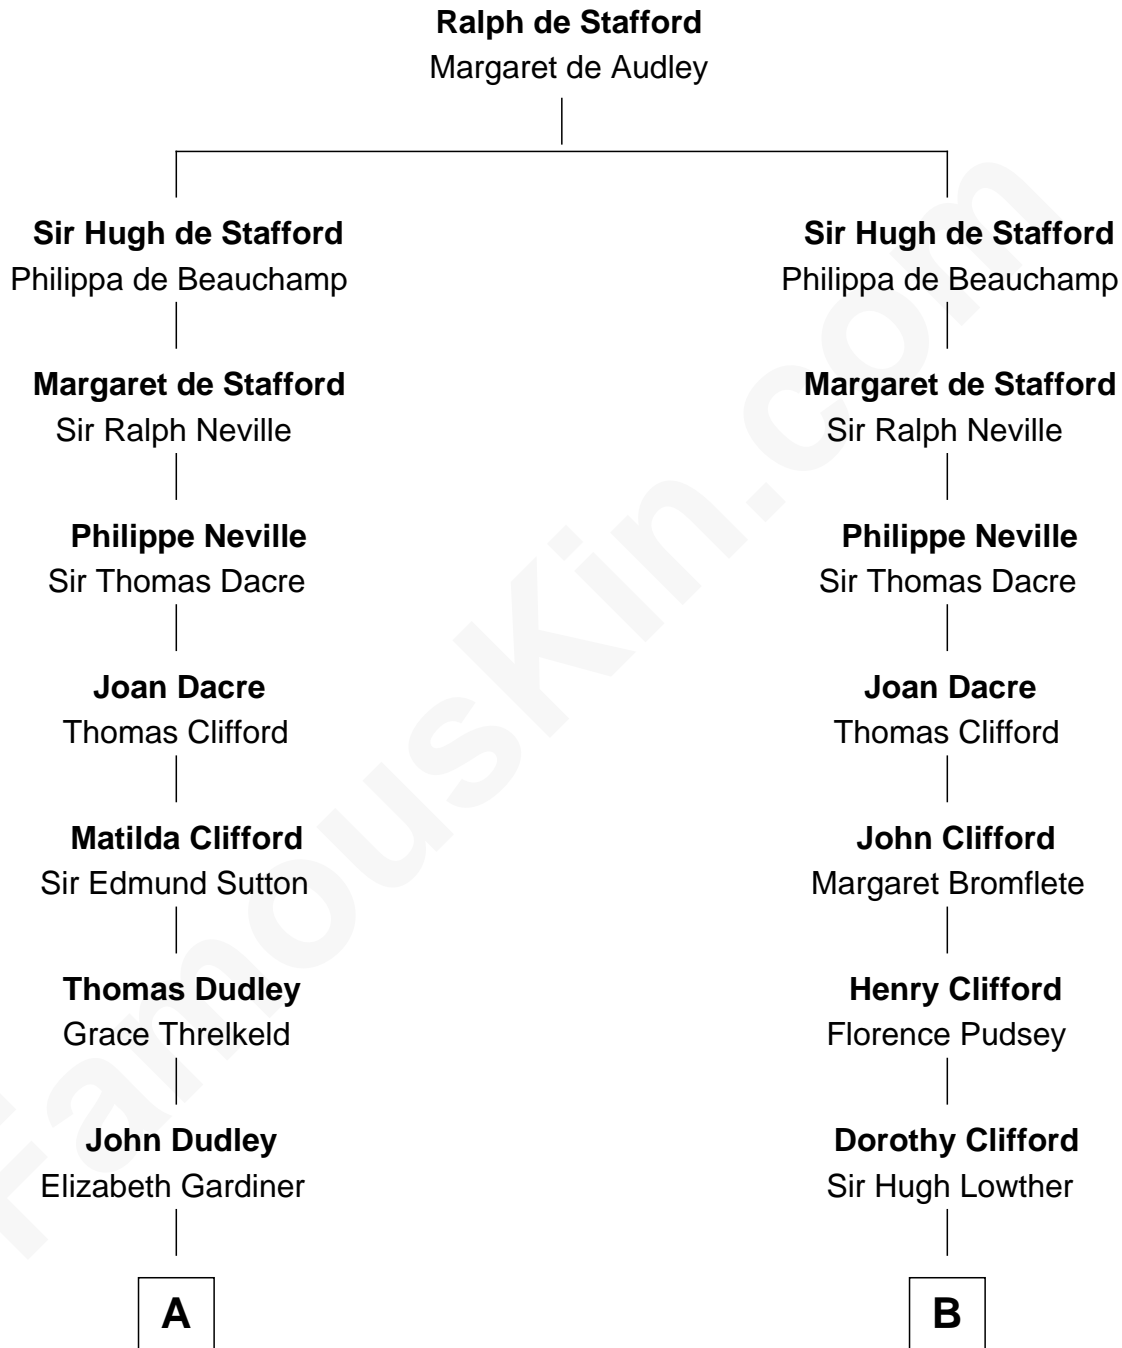

# FamousKin.com Relationship Chart of

**Prince William**

*Prince of Wales*

15th cousin 4 times removed of

**Fletcher Christian**

*Leader of the mutiny on the Bounty*

THE "BOUNTY" AT OAHU

**C**

**Edward John Spencer**  
Frances Ruth Burke Roche

**Princess Diana Frances Spencer**  
Charles III, King of the United Kingdom

**Prince William**  
*Prince of Wales*

FamousKin.com