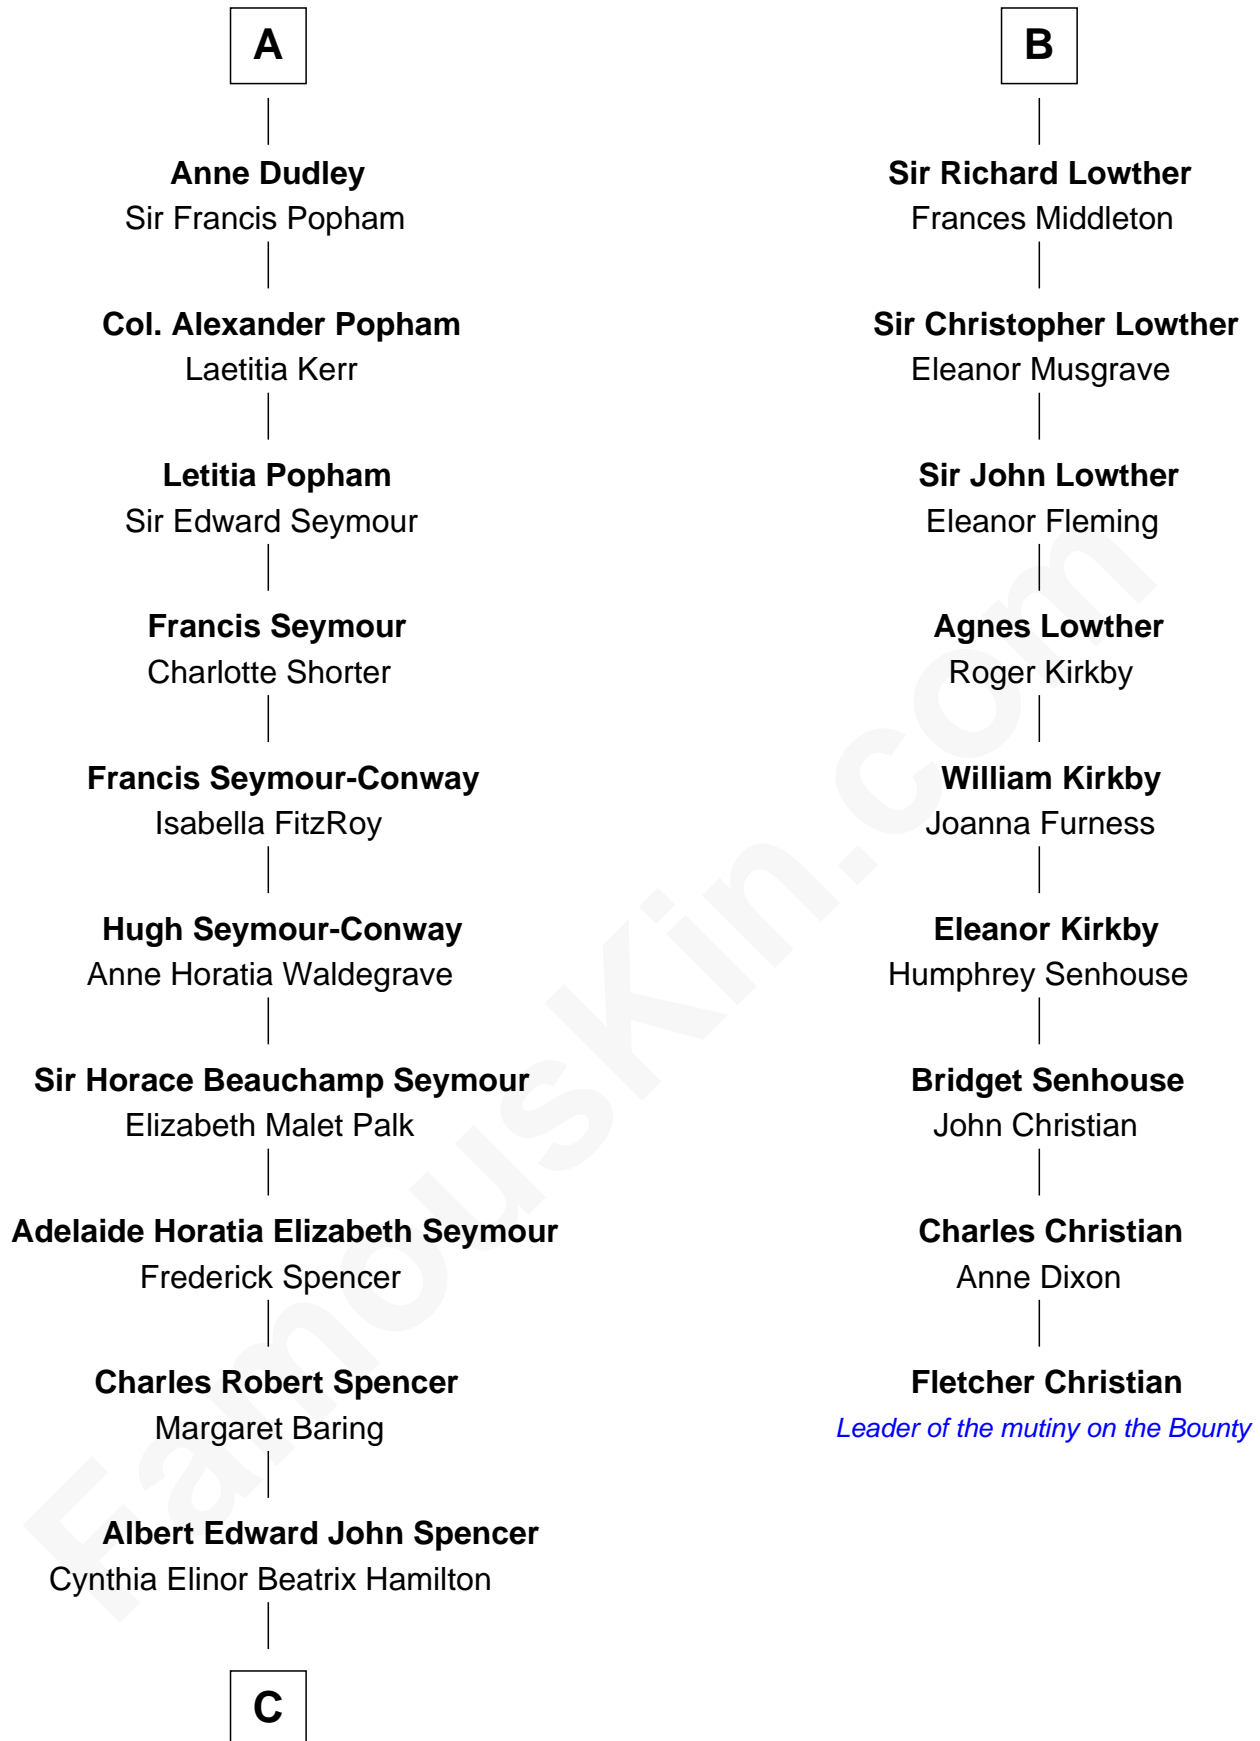

# FamousKin.com Relationship Chart of

**Prince William**

*Prince of Wales*

15th cousin 4 times removed of

**Fletcher Christian**

*Leader of the mutiny on the Bounty*

THE "BOUNTY" AT OAHU

**C**

**Edward John Spencer**  
Frances Ruth Burke Roche

**Princess Diana Frances Spencer**  
Charles III, King of the United Kingdom

**Prince William**  
*Prince of Wales*

FamousKin.com