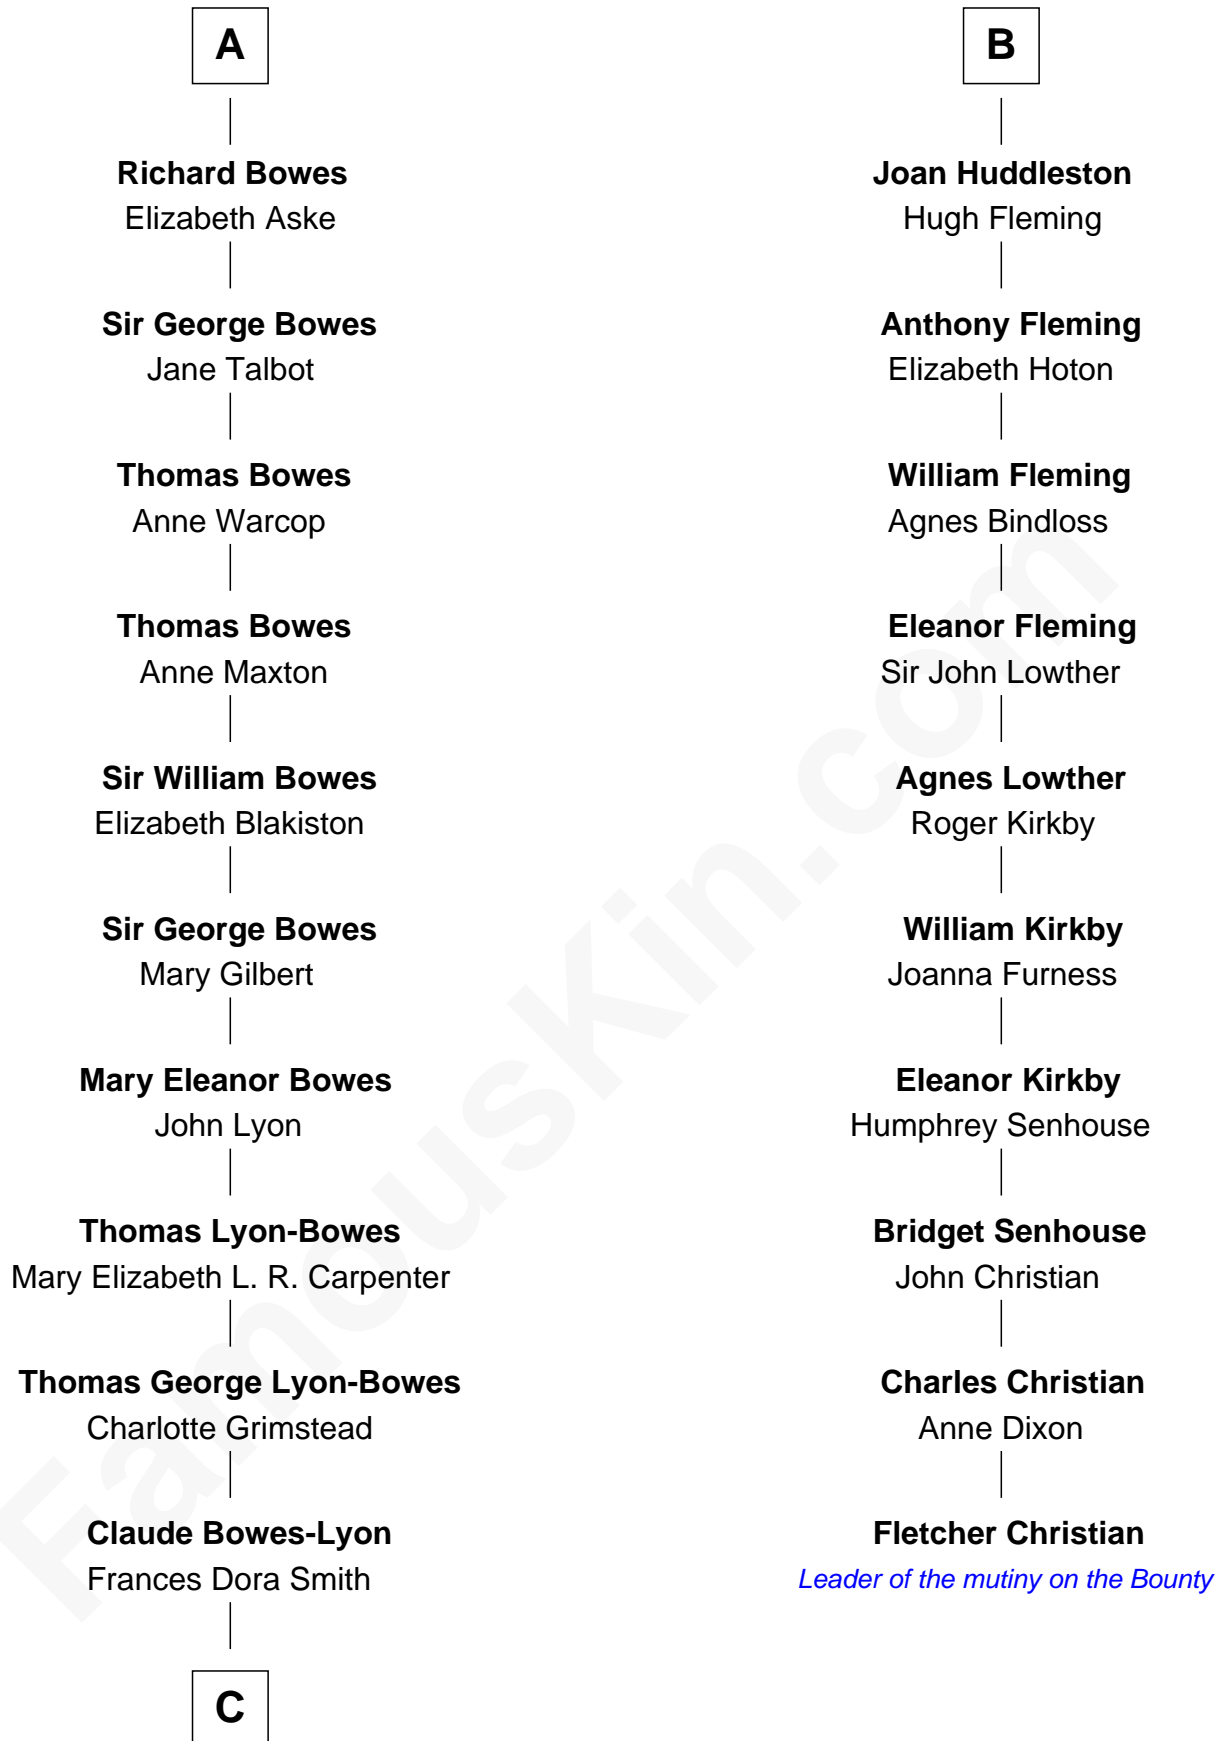

FamousKin.com

Relationship Chart of

Prince William

Prince of Wales

16th cousin 5 times removed of

Fletcher Christian
Leader of the mutiny on the Bounty

Sir Edmund Mortimer
 Margaret de Fiennes

C

Claude George Bowes-Lyon
Cecilia Nina Cavendish-Bentinck

Elizabeth Bowes-Lyon
George VI, King of the United Kingdom

Elizabeth II, Queen of the United Kingdom
Prince Philip of Edinburgh

Charles III, King of the United Kingdom
Princess Diana Frances Spencer