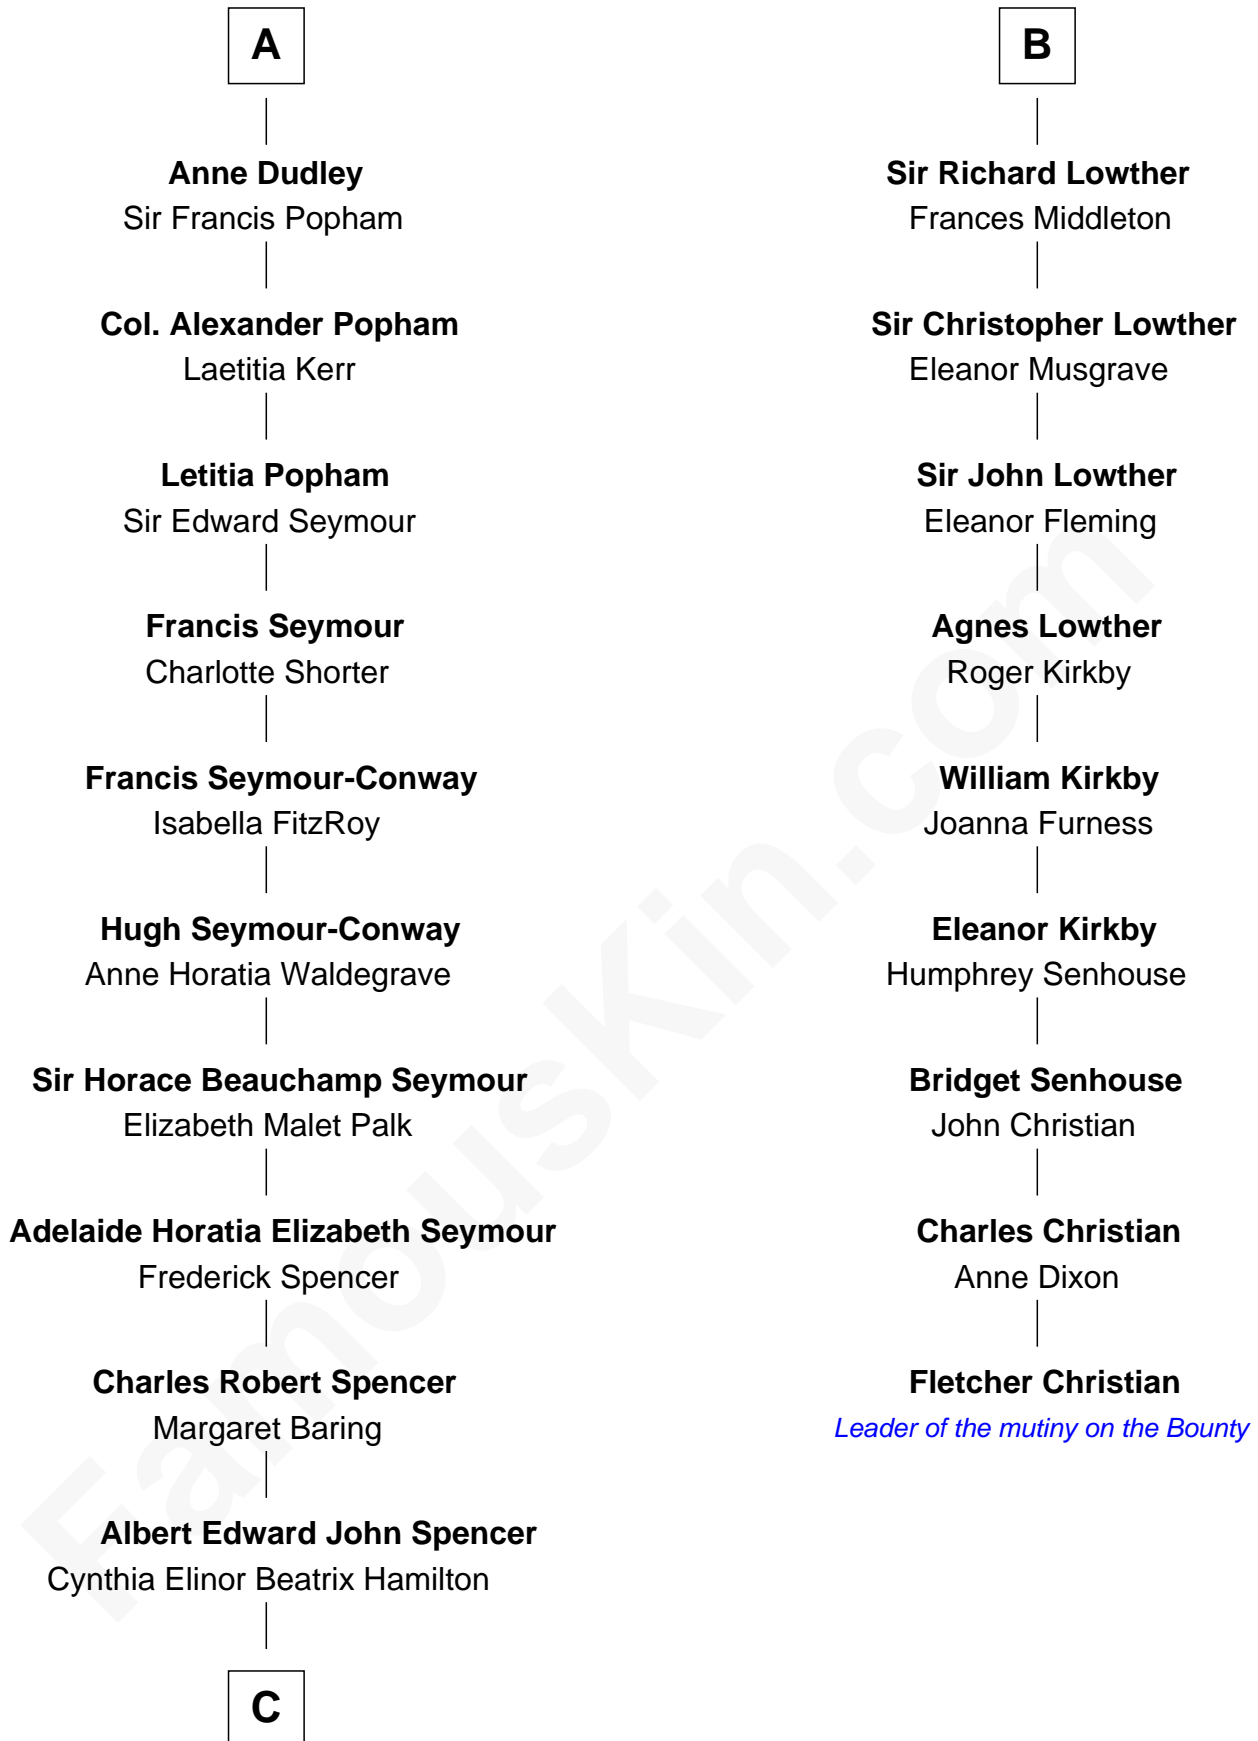

FamousKin.com Relationship Chart of

Prince William

Prince of Wales

15th cousin 4 times removed of

Fletcher Christian

Leader of the mutiny on the Bounty

Sir Roger de Mortimer

Philippa de Montagu

A

Edmund Mortimer
Philippa Plantagenet

Elizabeth Mortimer
Sir Henry Percy

Elizabeth Percy
Sir John Clifford

Thomas Clifford
Joan Dacre

John Clifford
Margaret Bromflete

Henry Clifford
Florence Pudsey

Dorothy Clifford
Sir Hugh Lowther

B

C

Edward John Spencer
Frances Ruth Burke Roche

Princess Diana Frances Spencer
Charles III, King of the United Kingdom

Prince William
Prince of Wales

FamousKin.com