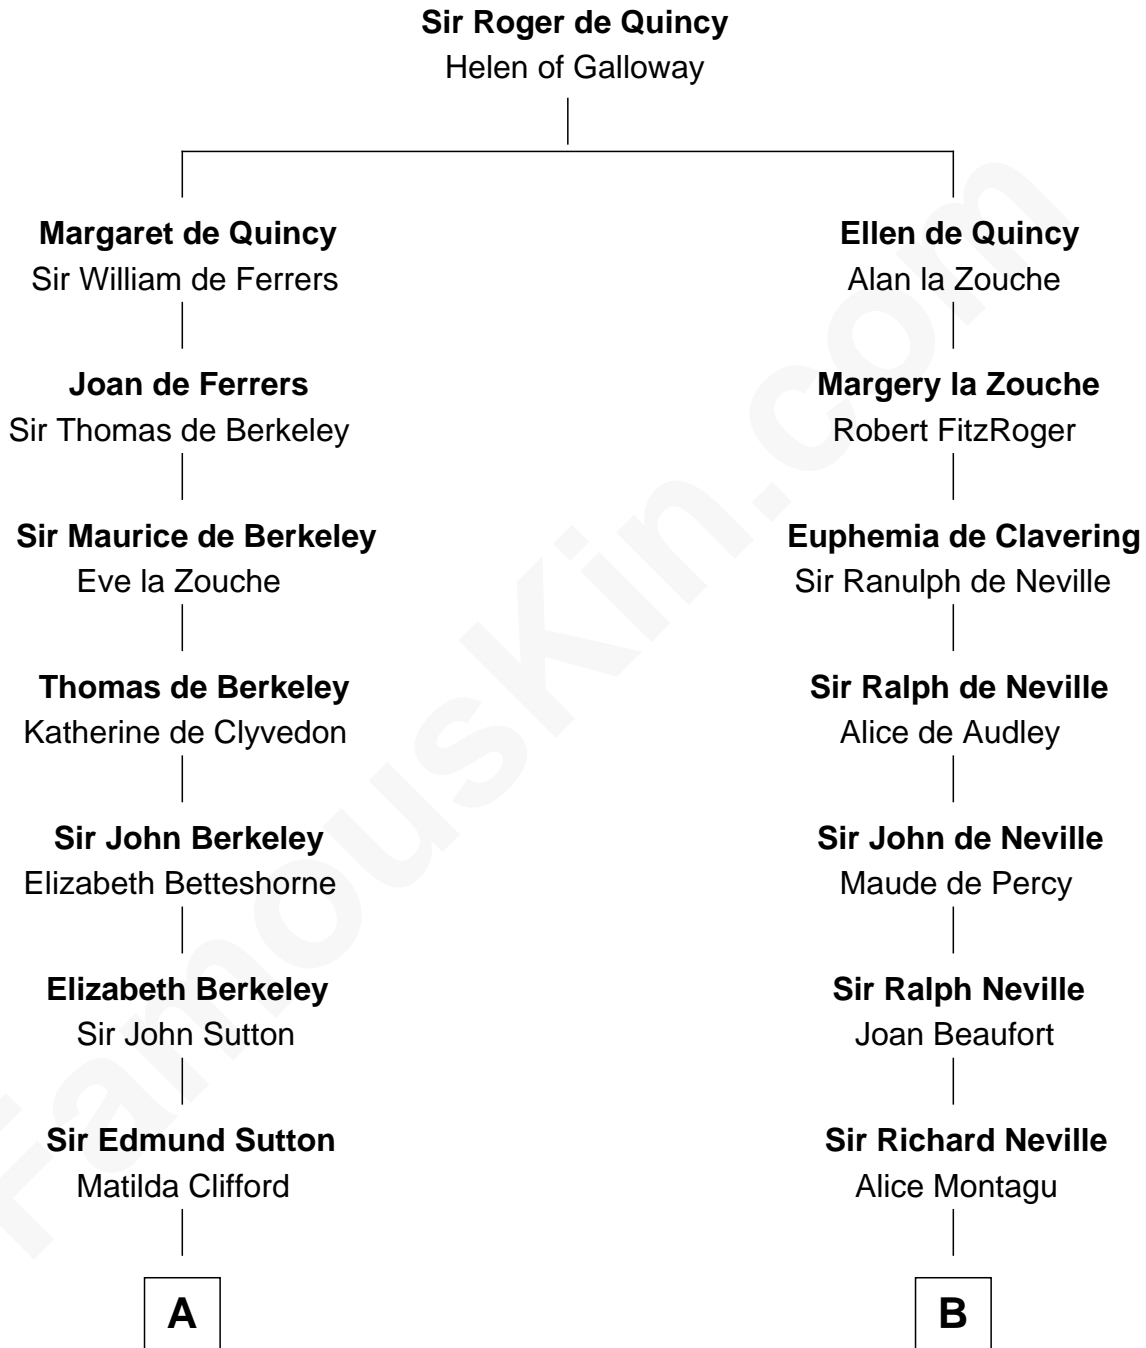

FamousKin.com

Relationship Chart of

Prince William

Prince of Wales

18th cousin 3 times removed of

Fletcher Christian
Leader of the mutiny on the Bounty

C

Charles Robert Spencer

Margaret Baring

Albert Edward John Spencer

Cynthia Elinor Beatrix Hamilton

Edward John Spencer

Frances Ruth Burke Roche

Princess Diana Frances Spencer

Charles III, King of the United Kingdom

Prince William

Prince of Wales

D

Charles Christian

Anne Dixon

Fletcher Christian

Leader of the mutiny on the Bounty

FamousKin.com