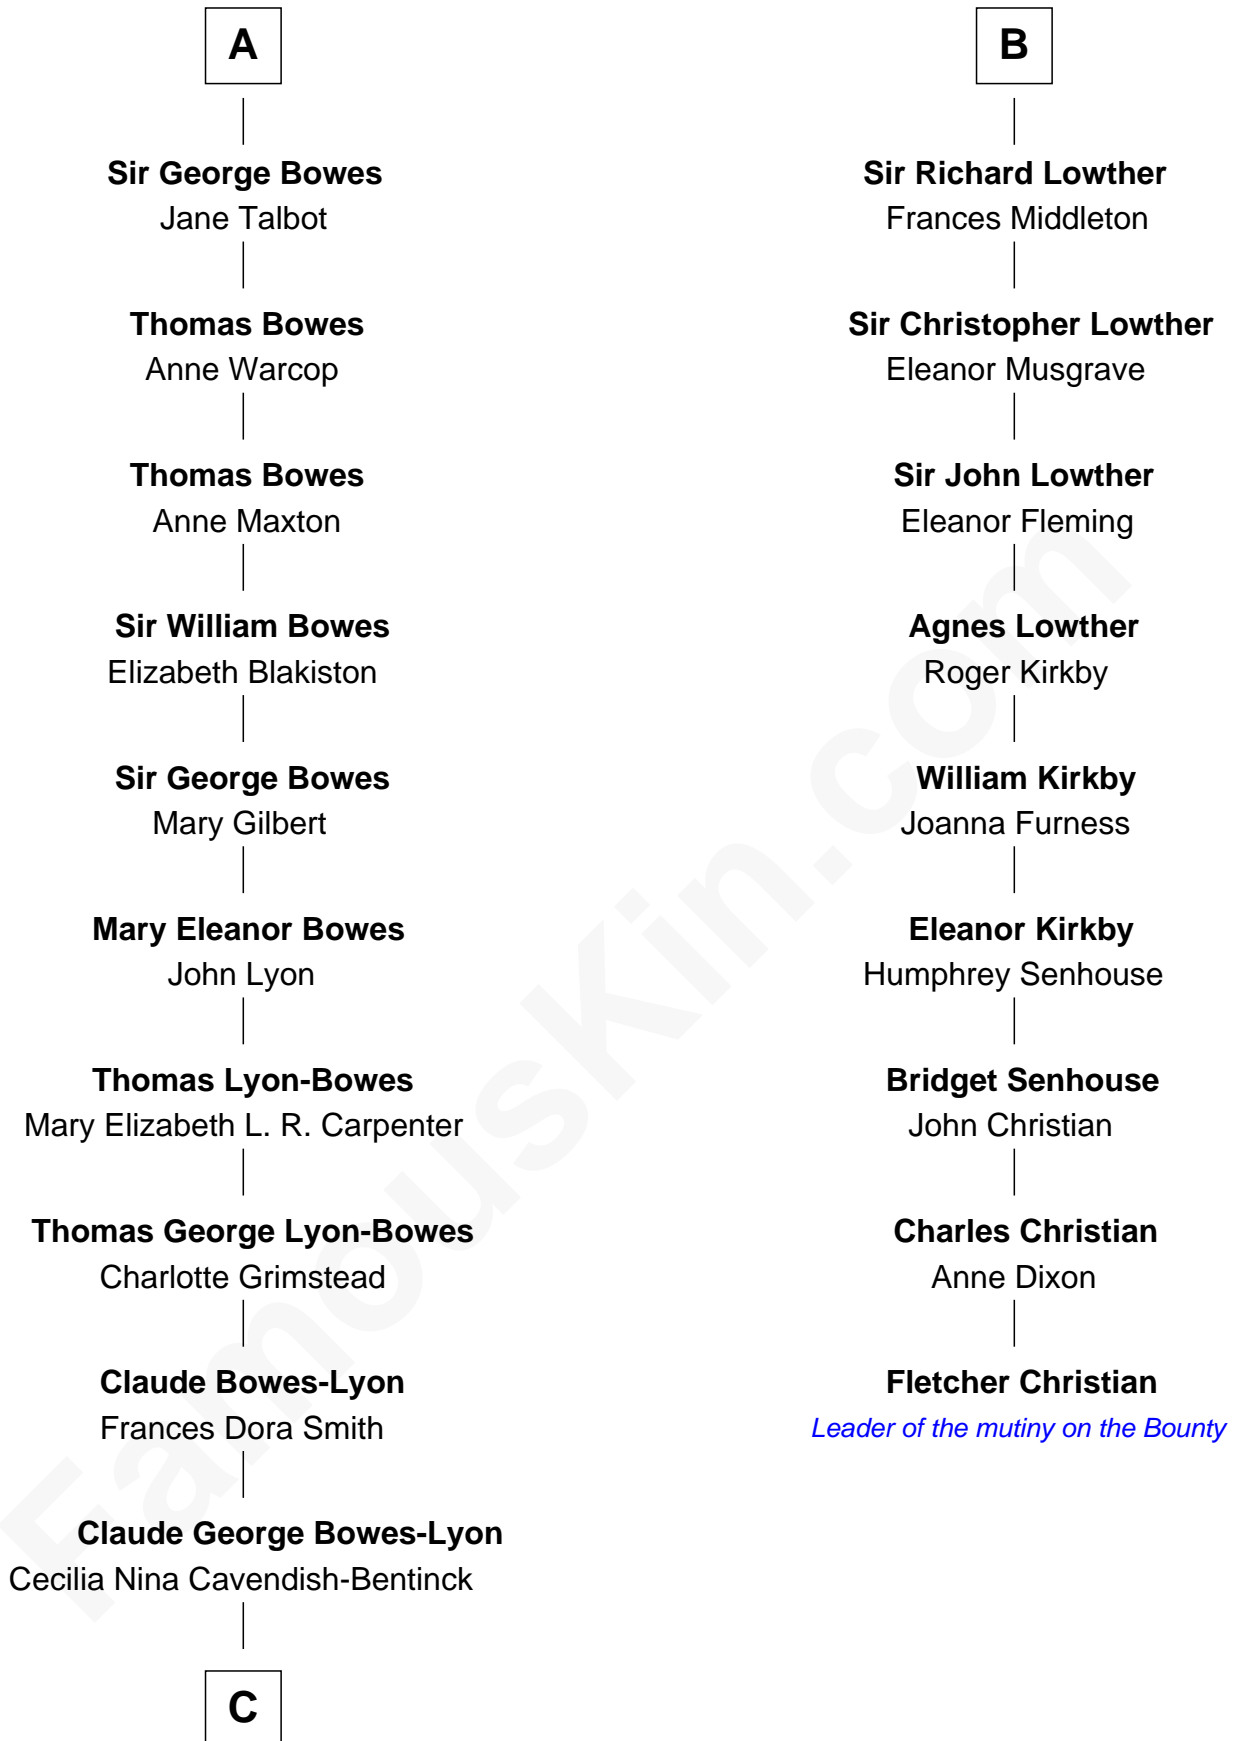

FamousKin.com Relationship Chart of

Prince William

Prince of Wales

15th cousin 5 times removed of

Fletcher Christian

Leader of the mutiny on the Bounty

Sir John Marmion

Maud de Furnival

C

Elizabeth Bowes-Lyon

George VI, King of the United Kingdom

Elizabeth II, Queen of the United Kingdom

Prince Philip of Edinburgh

Charles III, King of the United Kingdom

Princess Diana Frances Spencer

Prince William