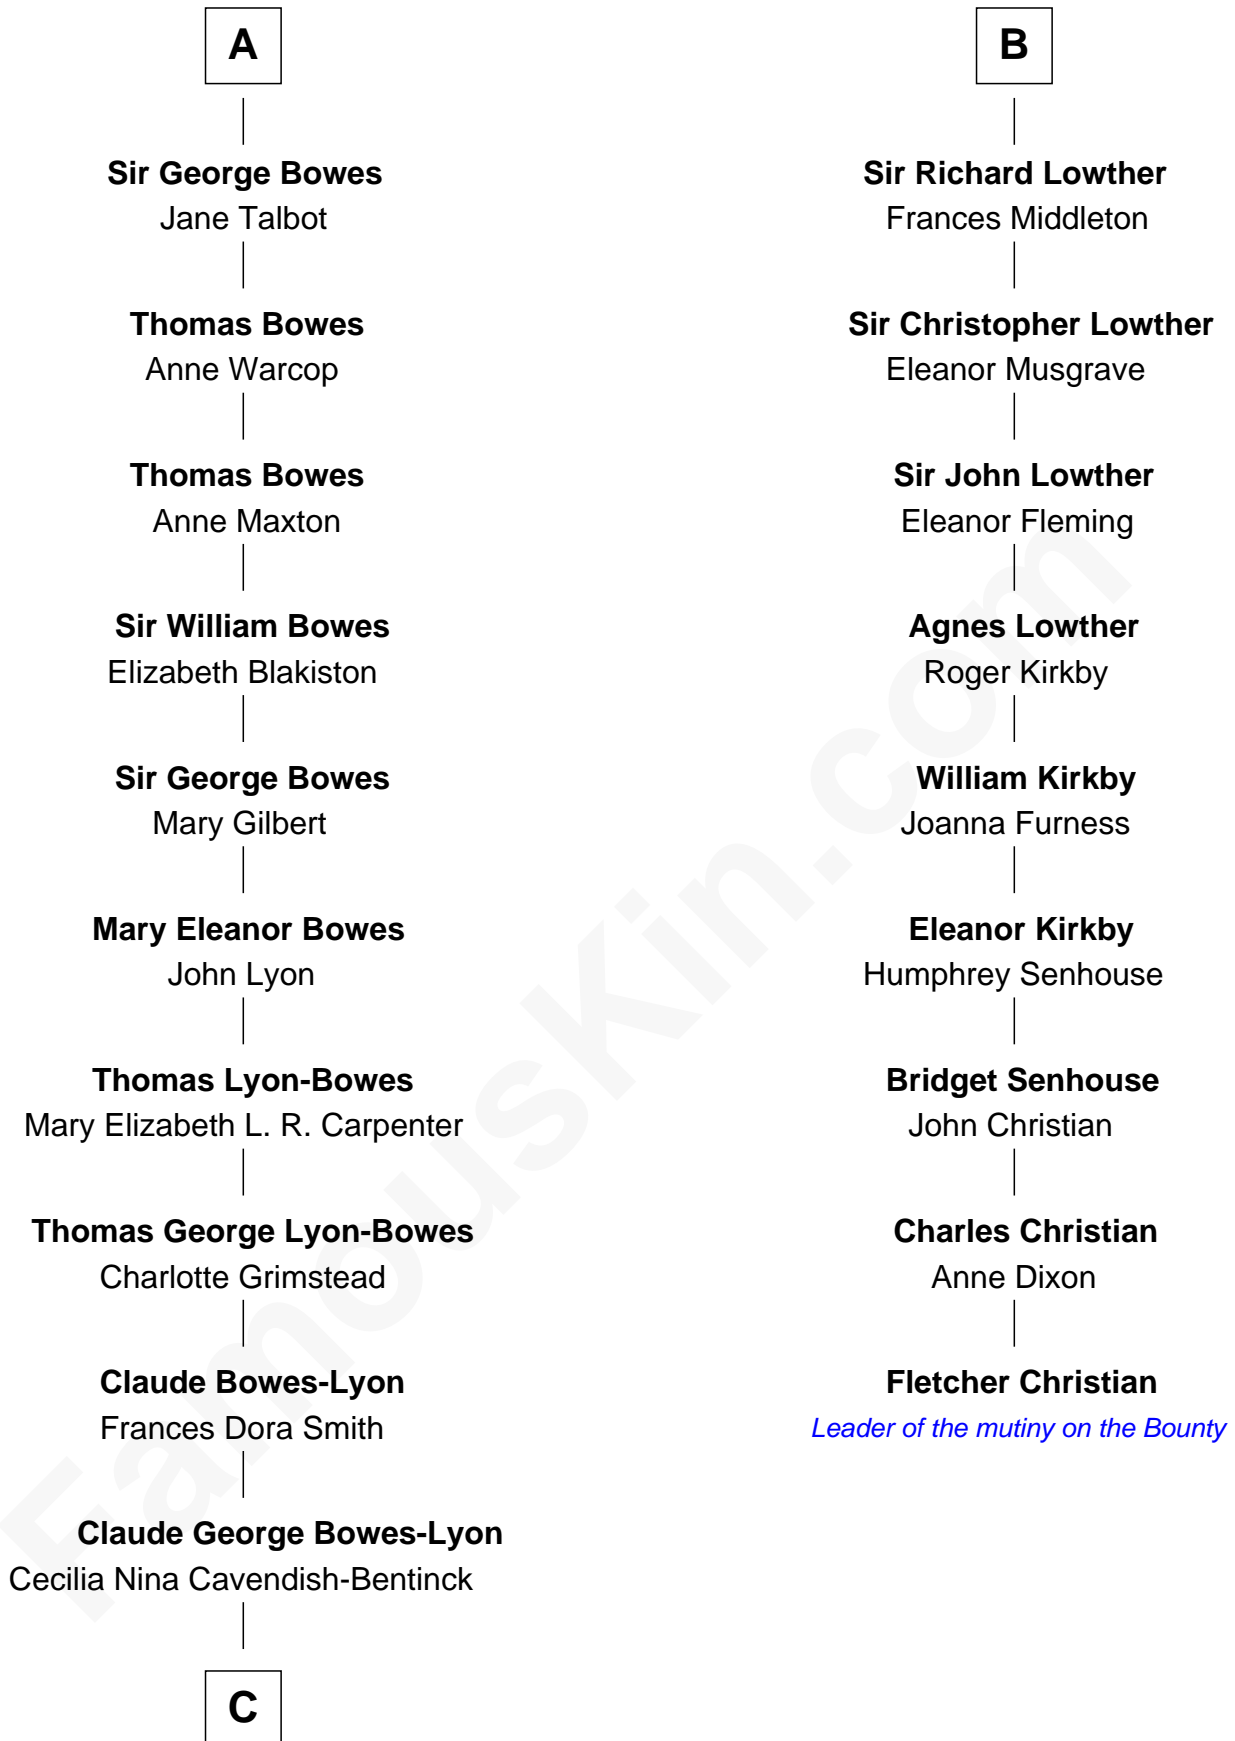

FamousKin.com Relationship Chart of

Prince William

Prince of Wales

15th cousin 5 times removed of

Fletcher Christian

Leader of the mutiny on the Bounty

THE "BOUNTY" AT OAHU

C

Elizabeth Bowes-Lyon

George VI, King of the United Kingdom

Elizabeth II, Queen of the United Kingdom

Prince Philip of Edinburgh

Charles III, King of the United Kingdom

Princess Diana Frances Spencer

Prince William