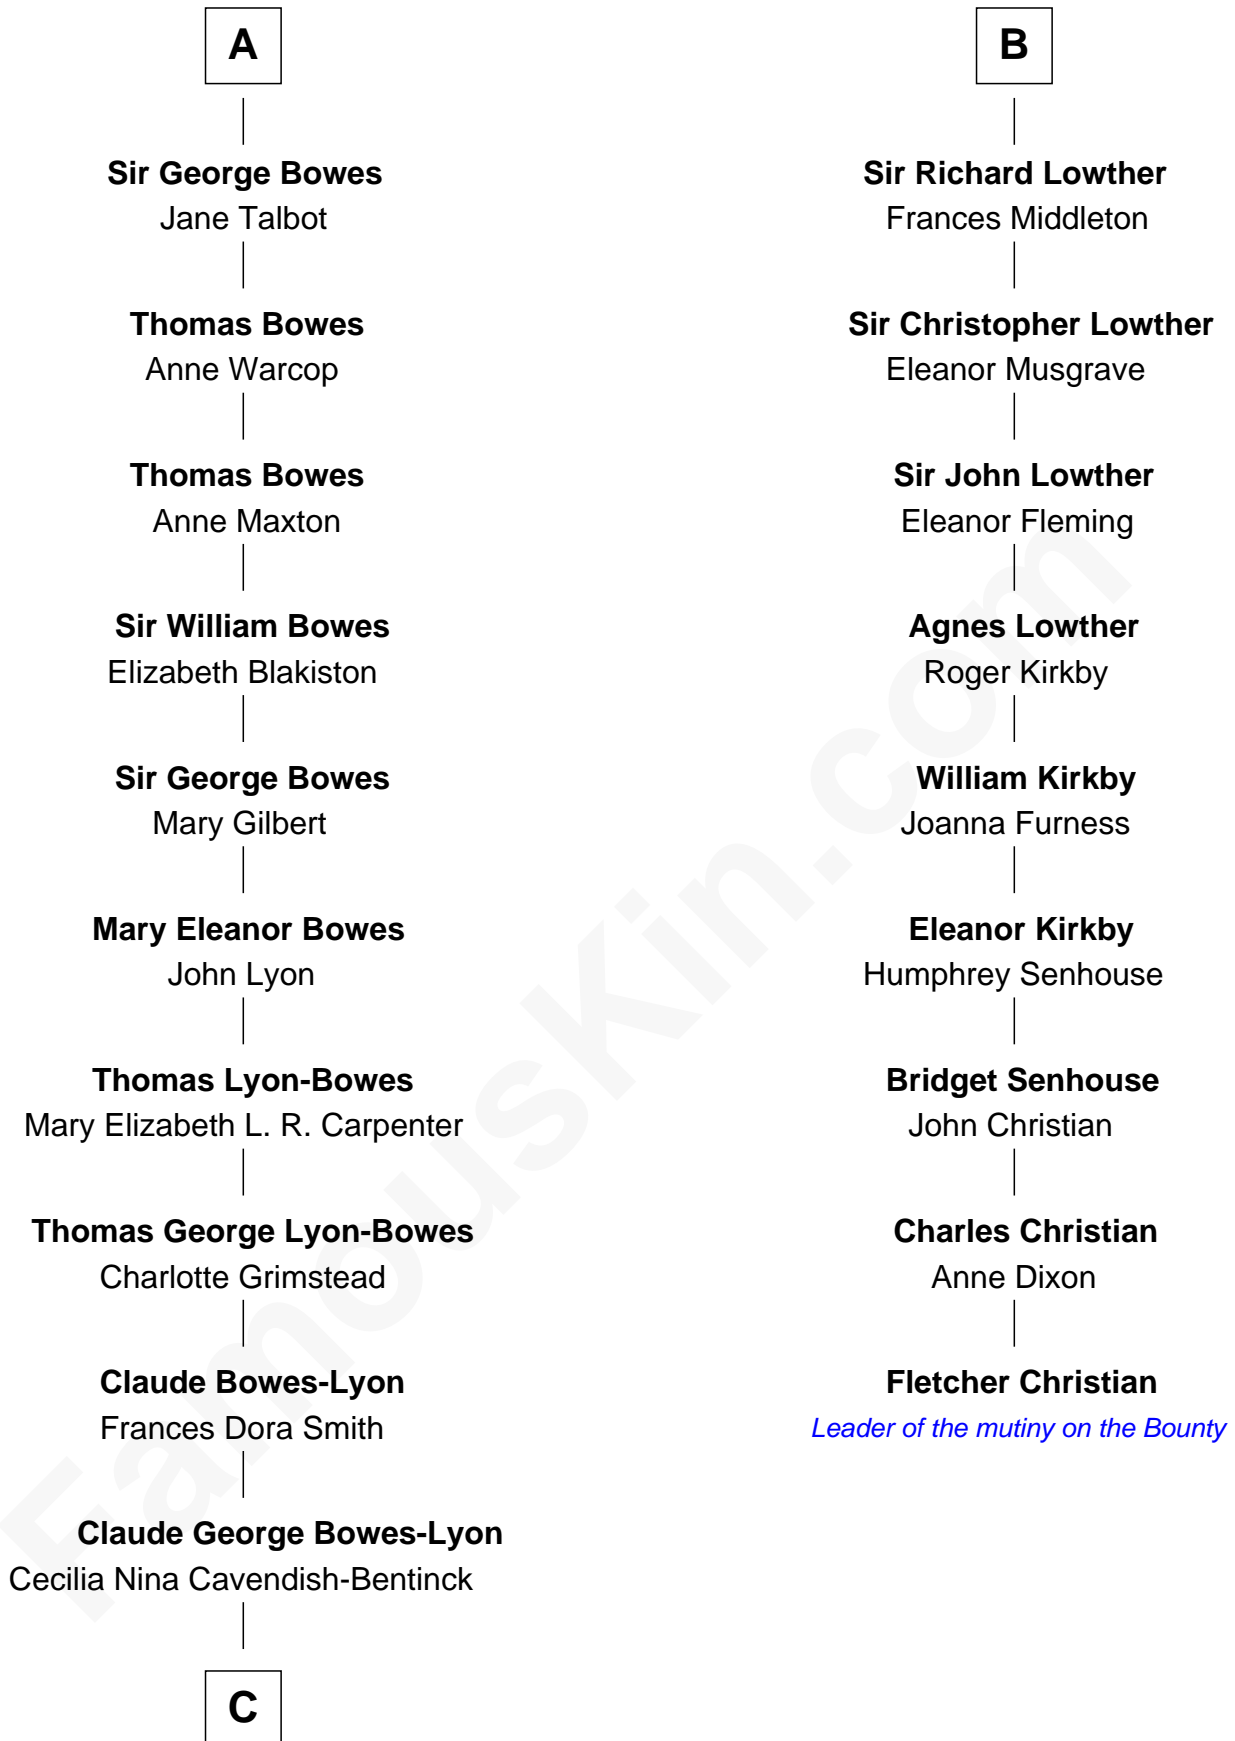

FamousKin.com

Relationship Chart of

Prince William

Prince of Wales

15th cousin 5 times removed of

Fletcher Christian
Leader of the mutiny on the Bounty

Sir John Bulmer

C

Elizabeth Bowes-Lyon

George VI, King of the United Kingdom

Elizabeth II, Queen of the United Kingdom

Prince Philip of Edinburgh

Charles III, King of the United Kingdom

Princess Diana Frances Spencer

Prince William