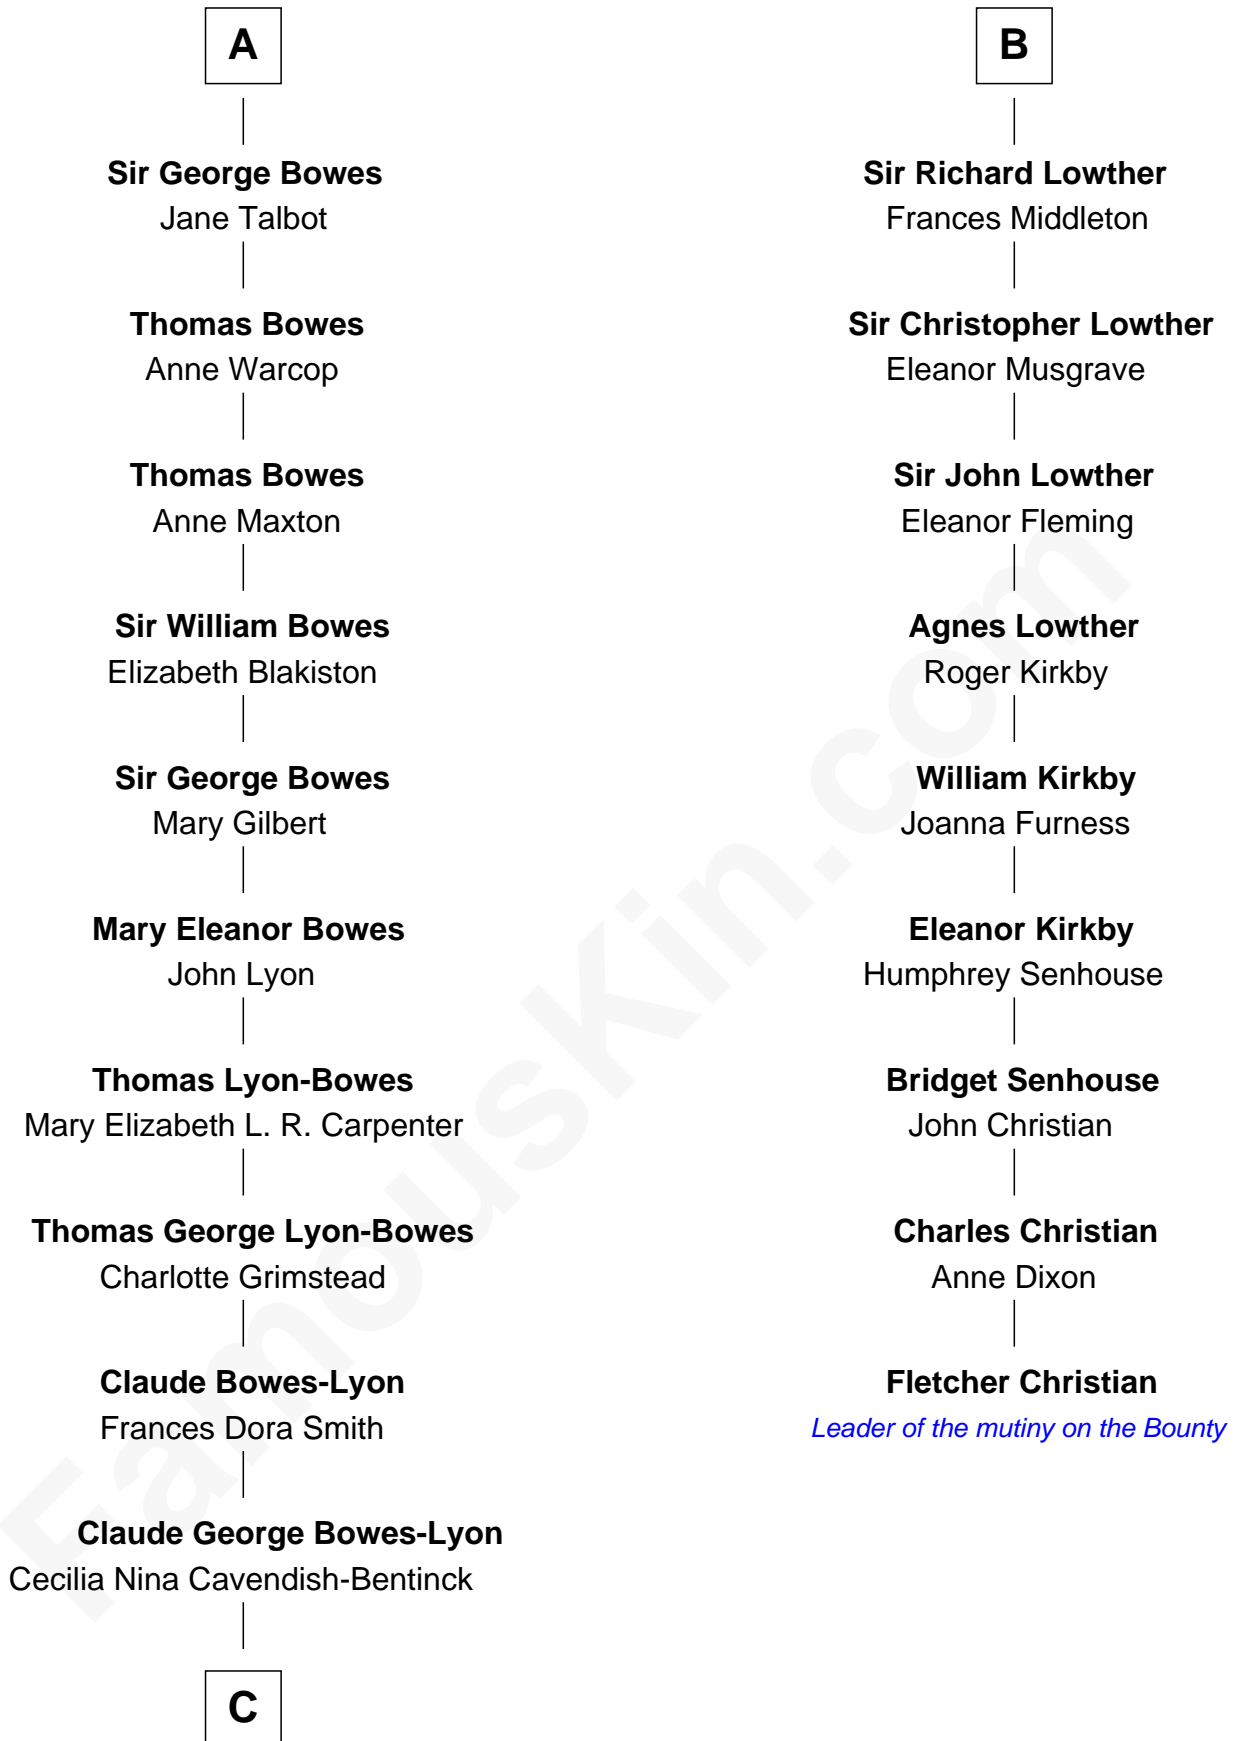

# FamousKin.com Relationship Chart of

**Prince William**

*Prince of Wales*

15th cousin 5 times removed of

**Fletcher Christian**

*Leader of the mutiny on the Bounty*

**C**

**Elizabeth Bowes-Lyon**

George VI, King of the United Kingdom

**Elizabeth II, Queen of the United Kingdom**

Prince Philip of Edinburgh

**Charles III, King of the United Kingdom**

Princess Diana Frances Spencer

**Prince William**

*Prince of Wales*