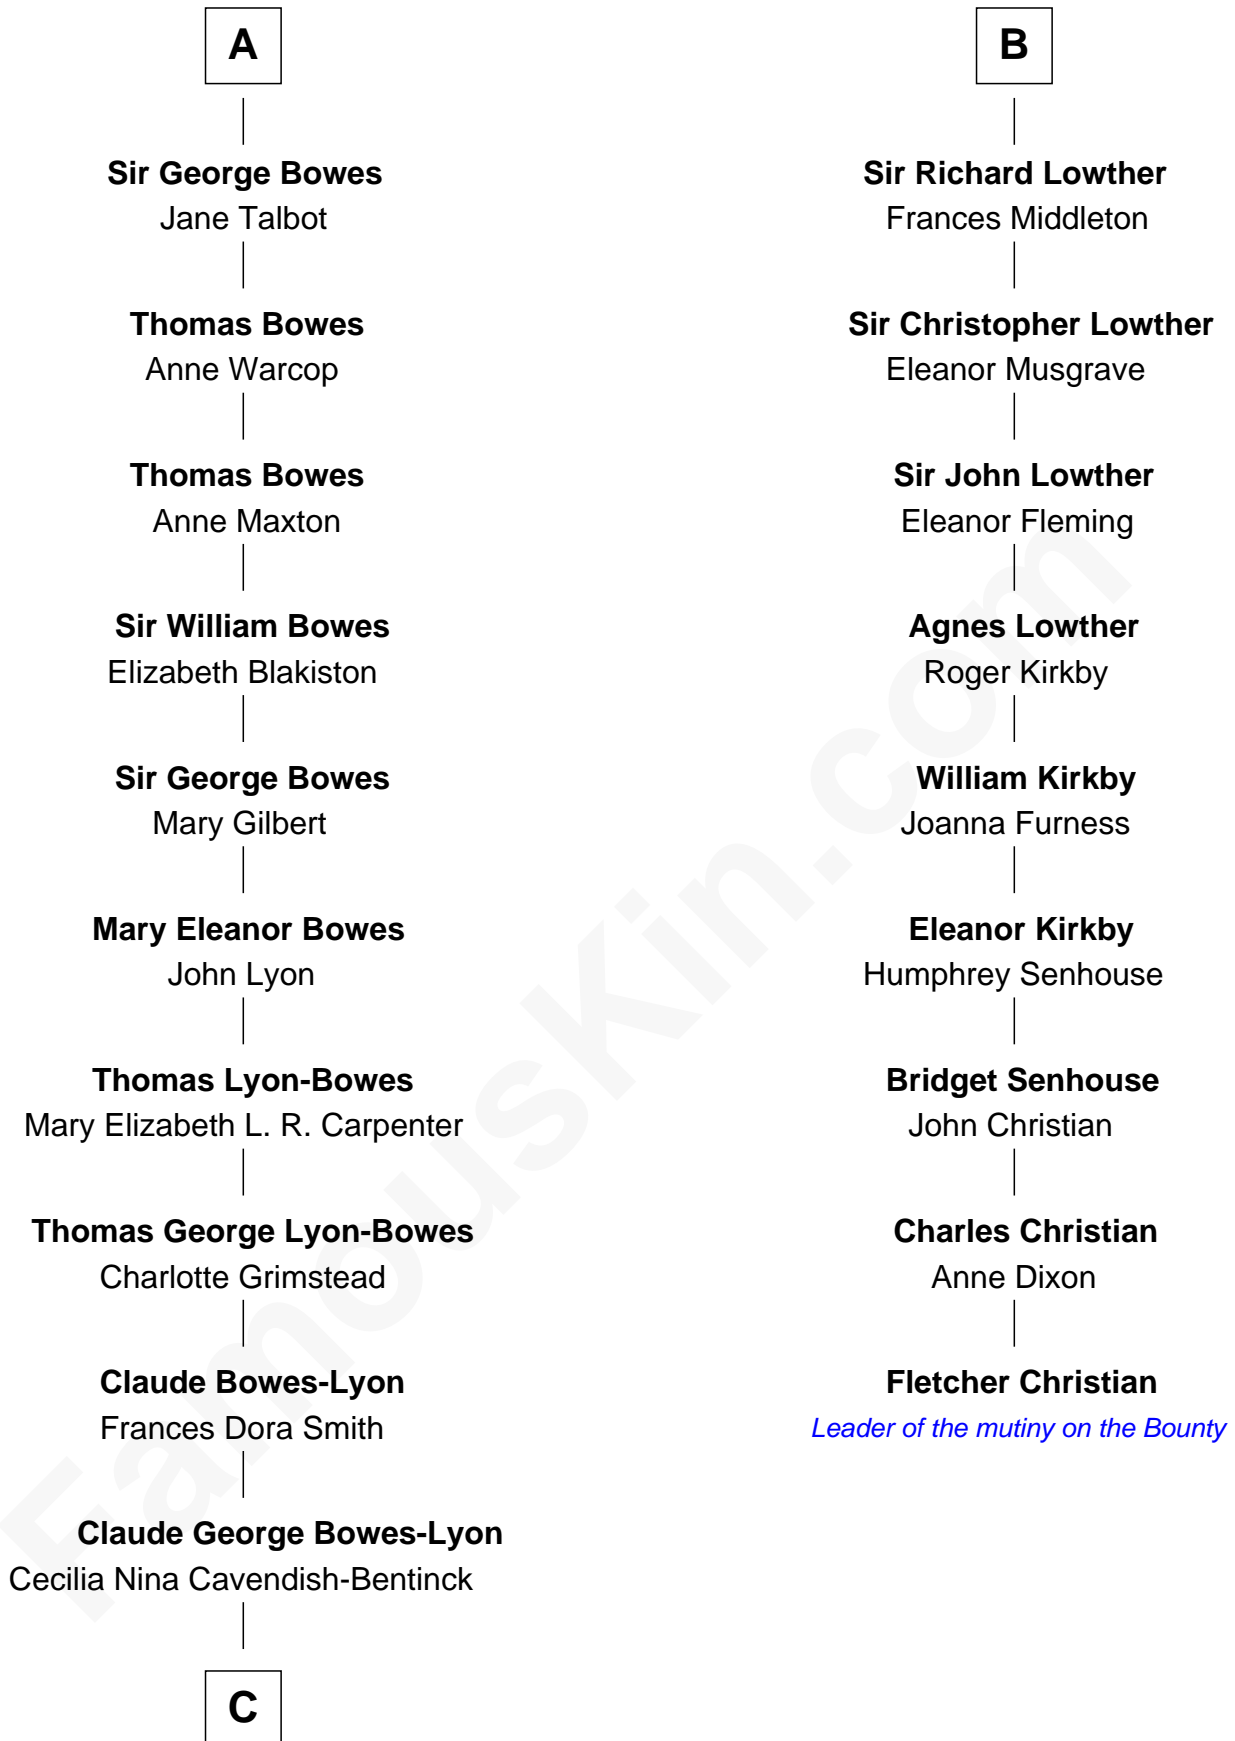

# FamousKin.com Relationship Chart of

**Prince William**

*Prince of Wales*

15th cousin 5 times removed of

**Fletcher Christian**

*Leader of the mutiny on the Bounty*

**Sir Geoffrey le Scrope**

Ivetta de Ros

**C**

**Elizabeth Bowes-Lyon**

George VI, King of the United Kingdom

**Elizabeth II, Queen of the United Kingdom**

Prince Philip of Edinburgh

**Charles III, King of the United Kingdom**

Princess Diana Frances Spencer

**Prince William**

*Prince of Wales*