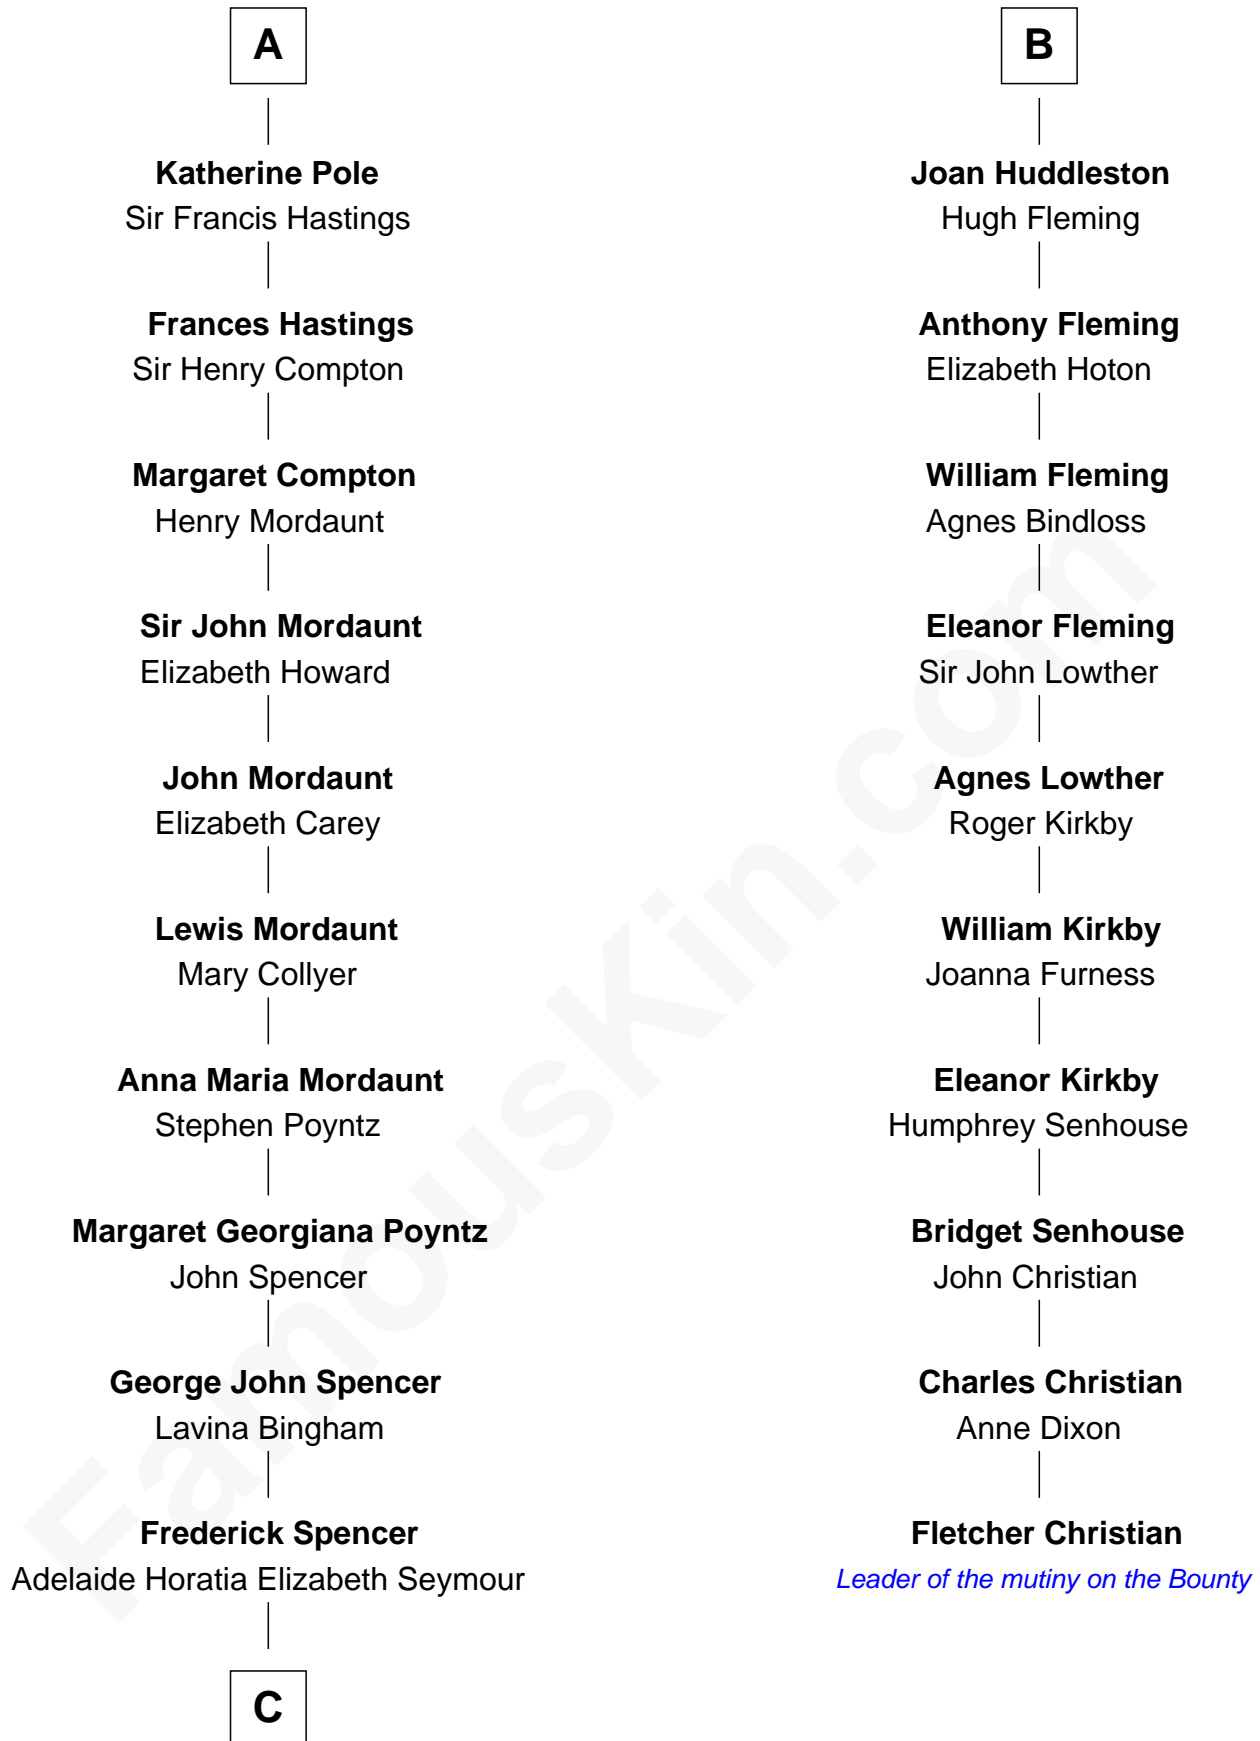

### Prince William

*Prince of Wales*

16th cousin 5 times removed of

**Fletcher Christian**  
*Leader of the mutiny on the Bounty*

**King Philip IV of France**  
 Joan of Navarre

**C**

**Charles Robert Spencer**

Margaret Baring

**Albert Edward John Spencer**

Cynthia Elinor Beatrix Hamilton

**Edward John Spencer**

Frances Ruth Burke Roche

**Princess Diana Frances Spencer**

Charles III, King of the United Kingdom

**Prince William**