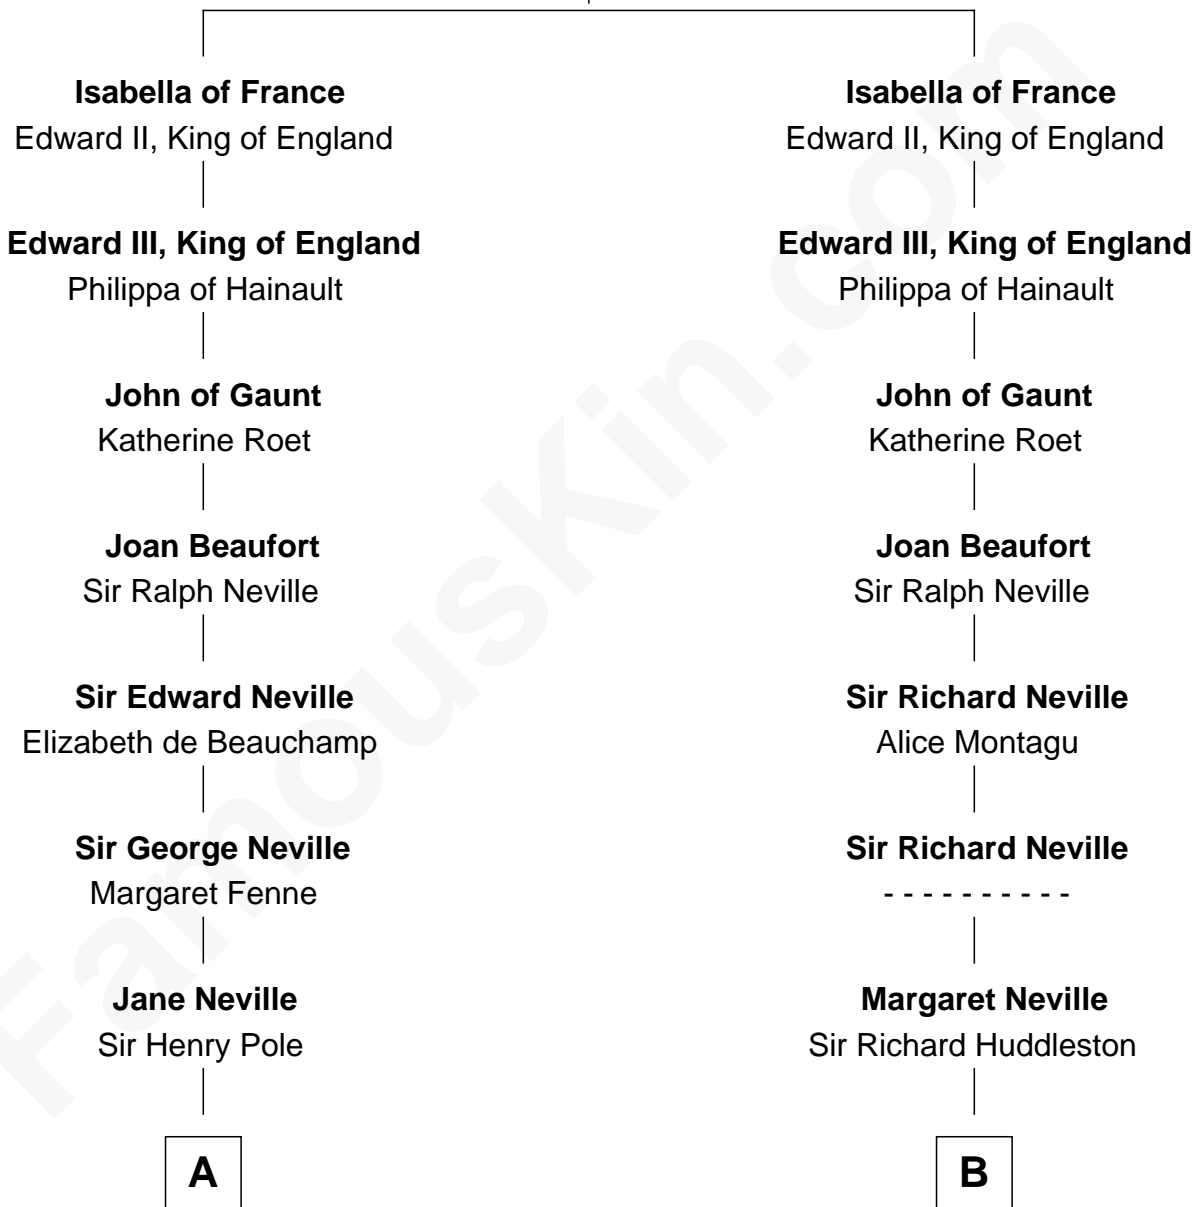

## Relationship Chart of

### Prince William

*Prince of Wales*

16th cousin 5 times removed of

**Fletcher Christian**  
*Leader of the mutiny on the Bounty*

**King Philip IV of France**  
 Joan of Navarre

**C**

**Charles Robert Spencer**

Margaret Baring

**Albert Edward John Spencer**

Cynthia Elinor Beatrix Hamilton

**Edward John Spencer**

Frances Ruth Burke Roche

**Princess Diana Frances Spencer**

Charles III, King of the United Kingdom

**Prince William**

*Prince of Wales*

FamousKin.com