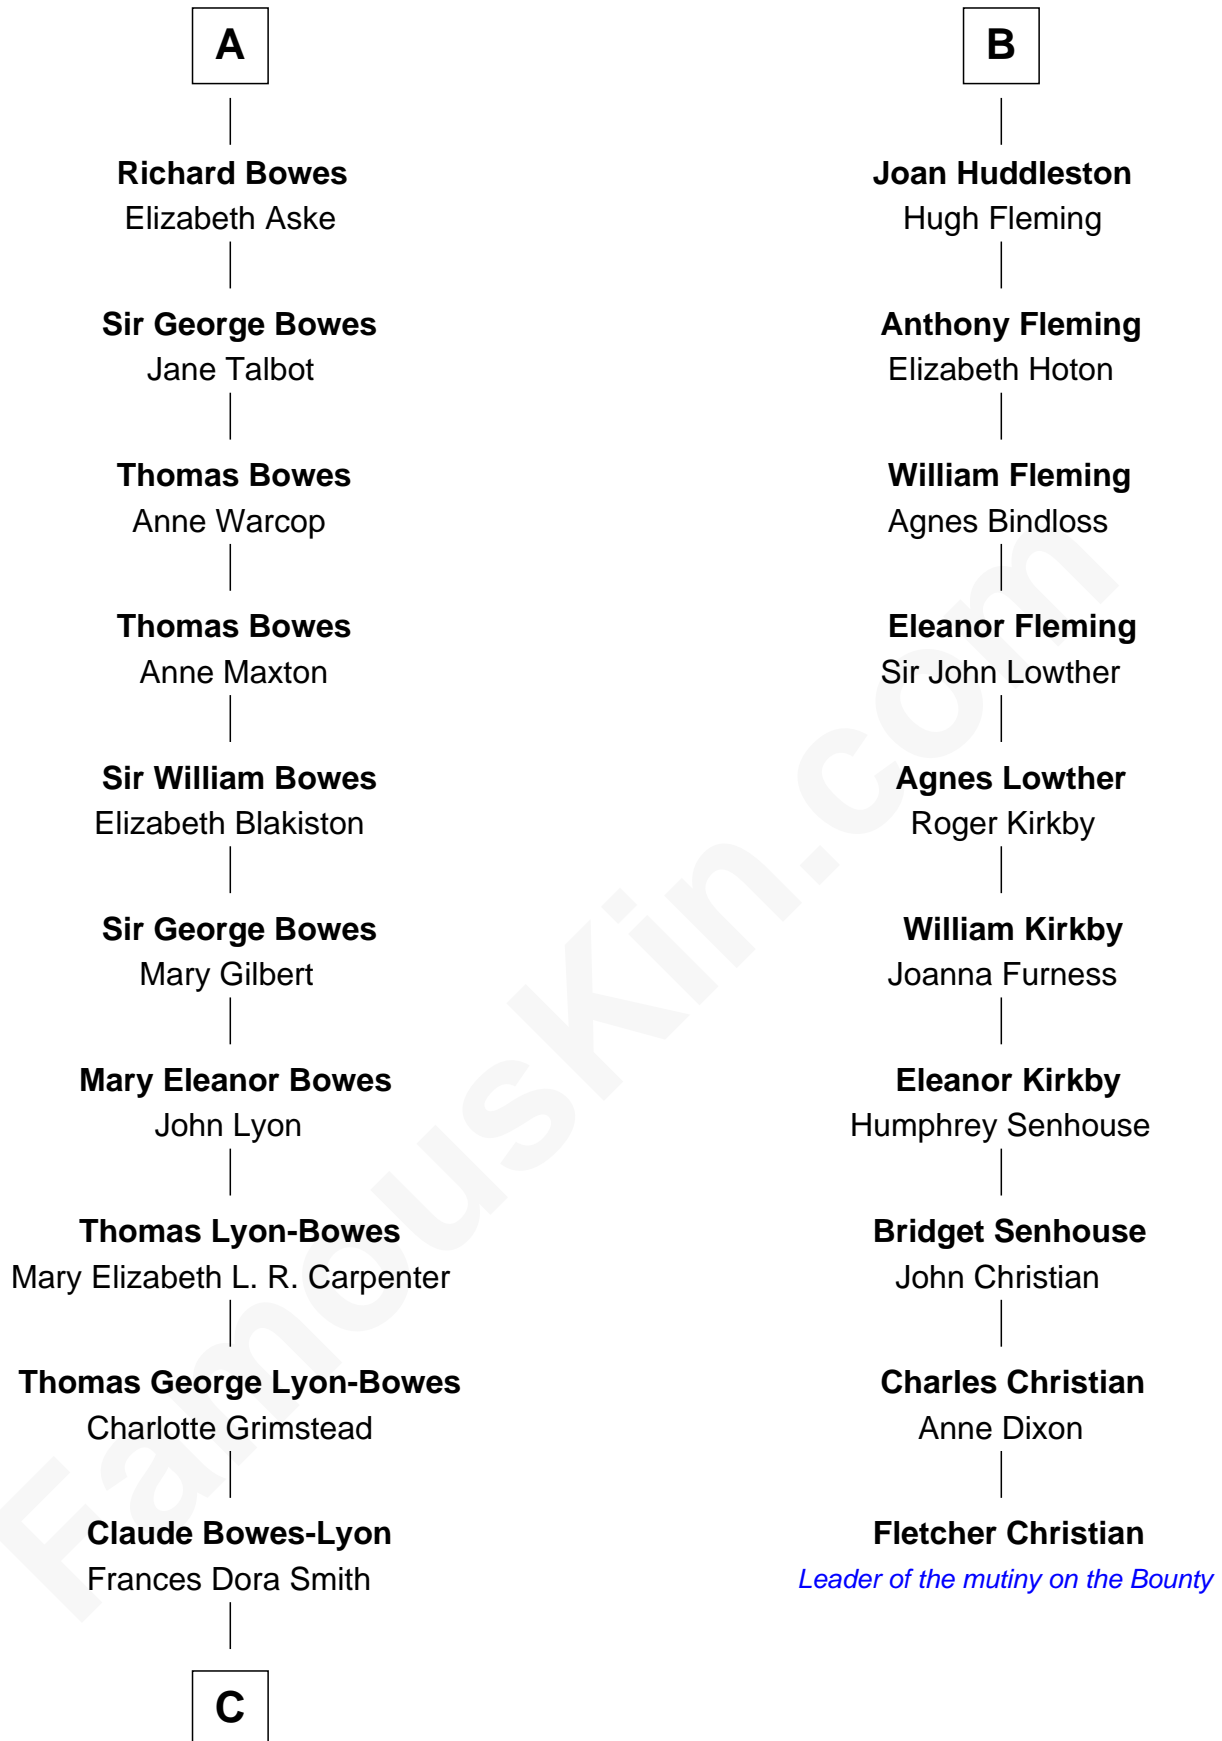

FamousKin.com Relationship Chart of

Prince William

Prince of Wales

16th cousin 5 times removed of

Fletcher Christian

Leader of the mutiny on the Bounty

Sir James de Audley

Ela Longespee

Iseult de Mortimer

Alice de Audley

Sir Ralph de Neville

Sir John de Neville

Maude de Percy

Sir Ralph Neville

Joan Beaufort

Sir Richard Neville

Alice Montagu

Sir Richard Neville

Margaret Neville

Sir Richard Huddleston

B

C

Claude George Bowes-Lyon
Cecilia Nina Cavendish-Bentinck

Elizabeth Bowes-Lyon
George VI, King of the United Kingdom