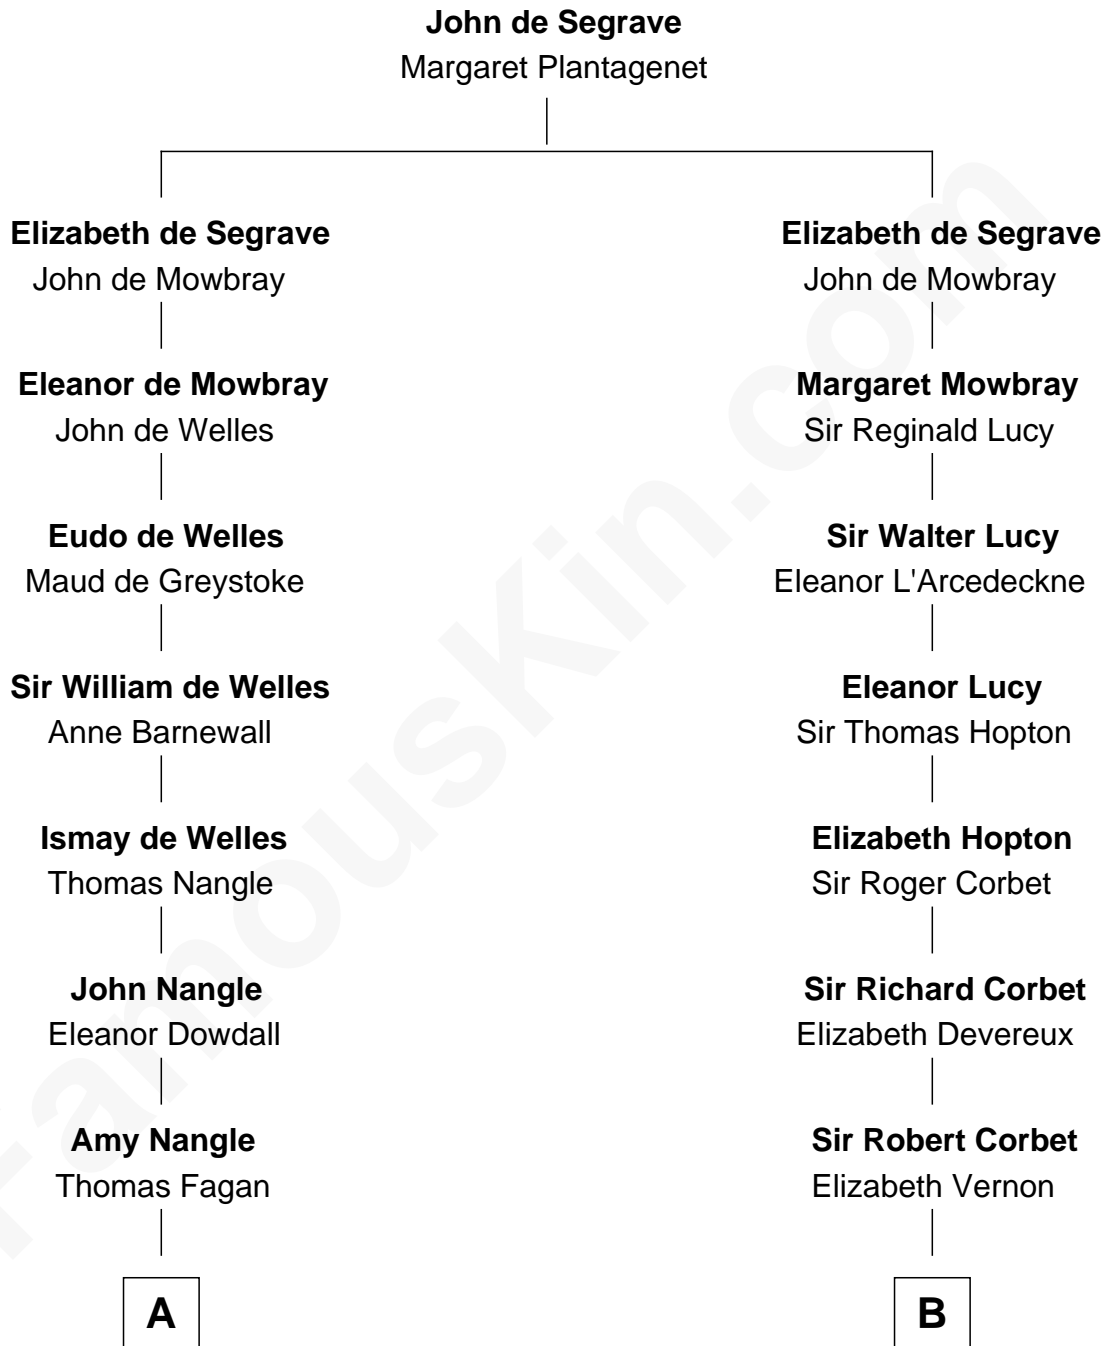

# FamousKin.com Relationship Chart of

**Prince William**

*Prince of Wales*

20th cousin 1 time removed of

**Shadoe Stevens**

*Radio Disc Jockey*

**C**

**Elizabeth Bowes-Lyon**

George VI, King of the United Kingdom

**Elizabeth II, Queen of the United Kingdom**

Prince Philip of Edinburgh

**Charles III, King of the United Kingdom**

Princess Diana Frances Spencer

**Prince William**

*Prince of Wales*