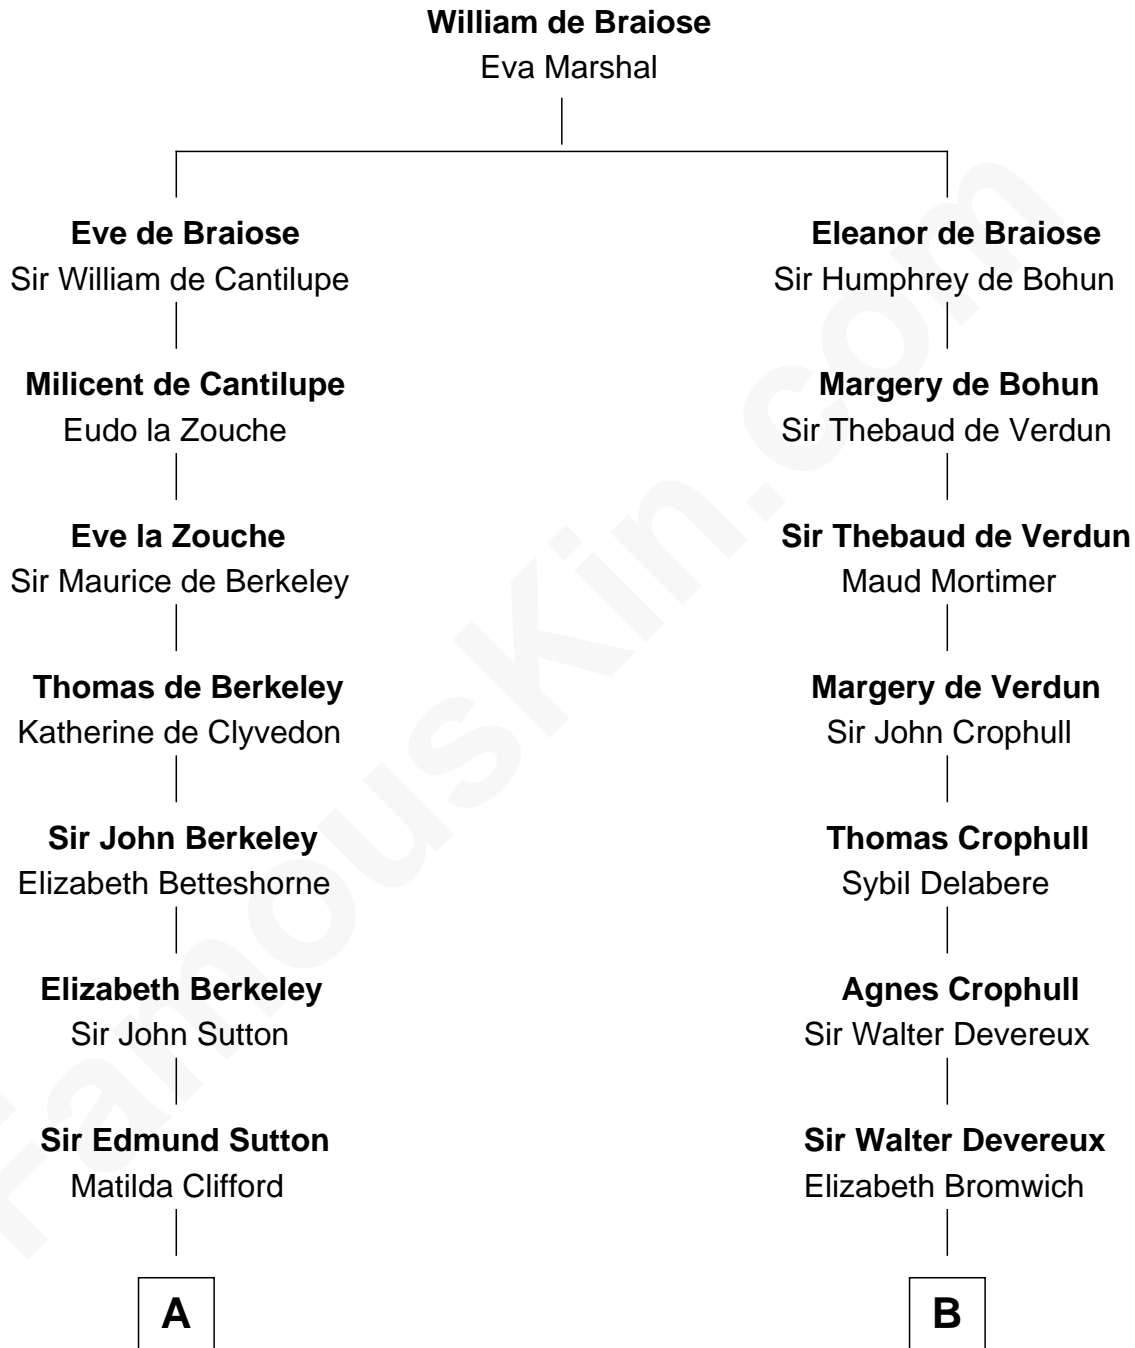

FamousKin.com

Relationship Chart of

Prince William

Prince of Wales

18th cousin 3 times removed of

Button Gwinnett
Signer of the Declaration of Independence

C

Charles Robert Spencer

Margaret Baring

Albert Edward John Spencer

Cynthia Elinor Beatrix Hamilton

Edward John Spencer

Frances Ruth Burke Roche

Princess Diana Frances Spencer

Charles III, King of the United Kingdom

Prince William