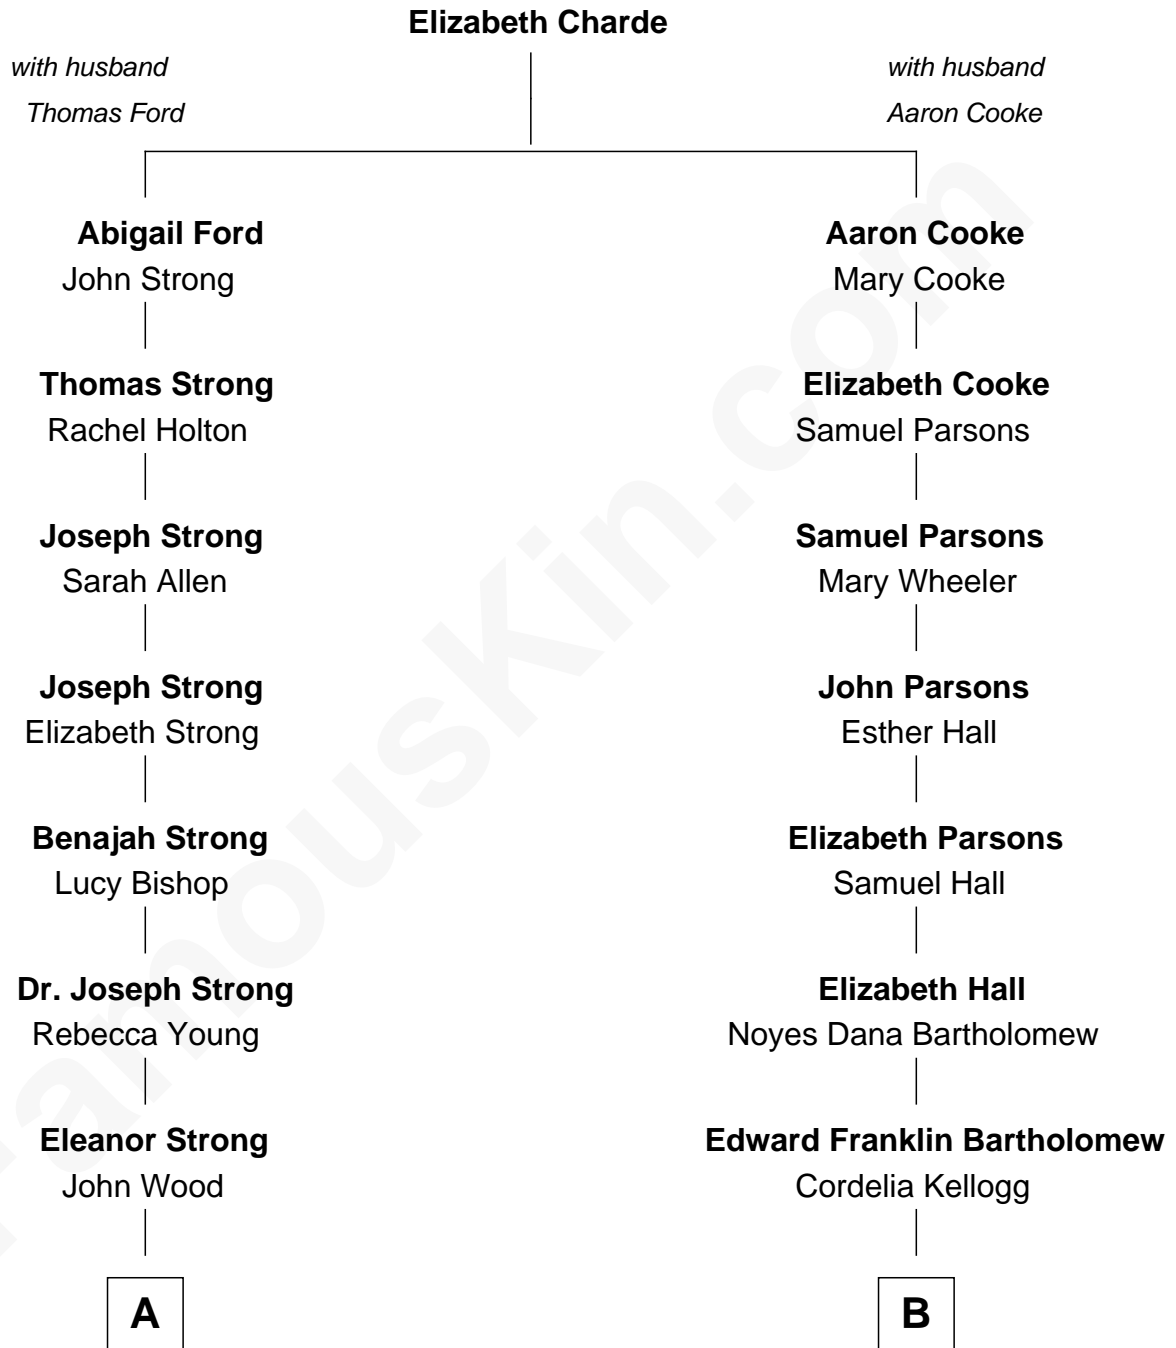

FamousKin.com

Relationship Chart of

Prince William

Prince of Wales

10th cousin 2 times removed of

Clint Eastwood
TV & Film Actor and Director

A

Ellen Wood
Franklin H. Work

Frances Eleanor Work
James Boothby Burke Roche

Edmund Maurice Burke Roche
Ruth Sylvia Gill

Frances Ruth Burke Roche
Edward John Spencer

Princess Diana Frances Spencer
Charles III, King of the United Kingdom

Prince William
Prince of Wales

B

Sophia Aurelia Bartholomew
Charles Claude Runner

Waldo Errol Runner
Virginia May McClanahan

Margaret Ruth Runner
Clinton Eastwood

Clint Eastwood
TV & Film Actor and Director