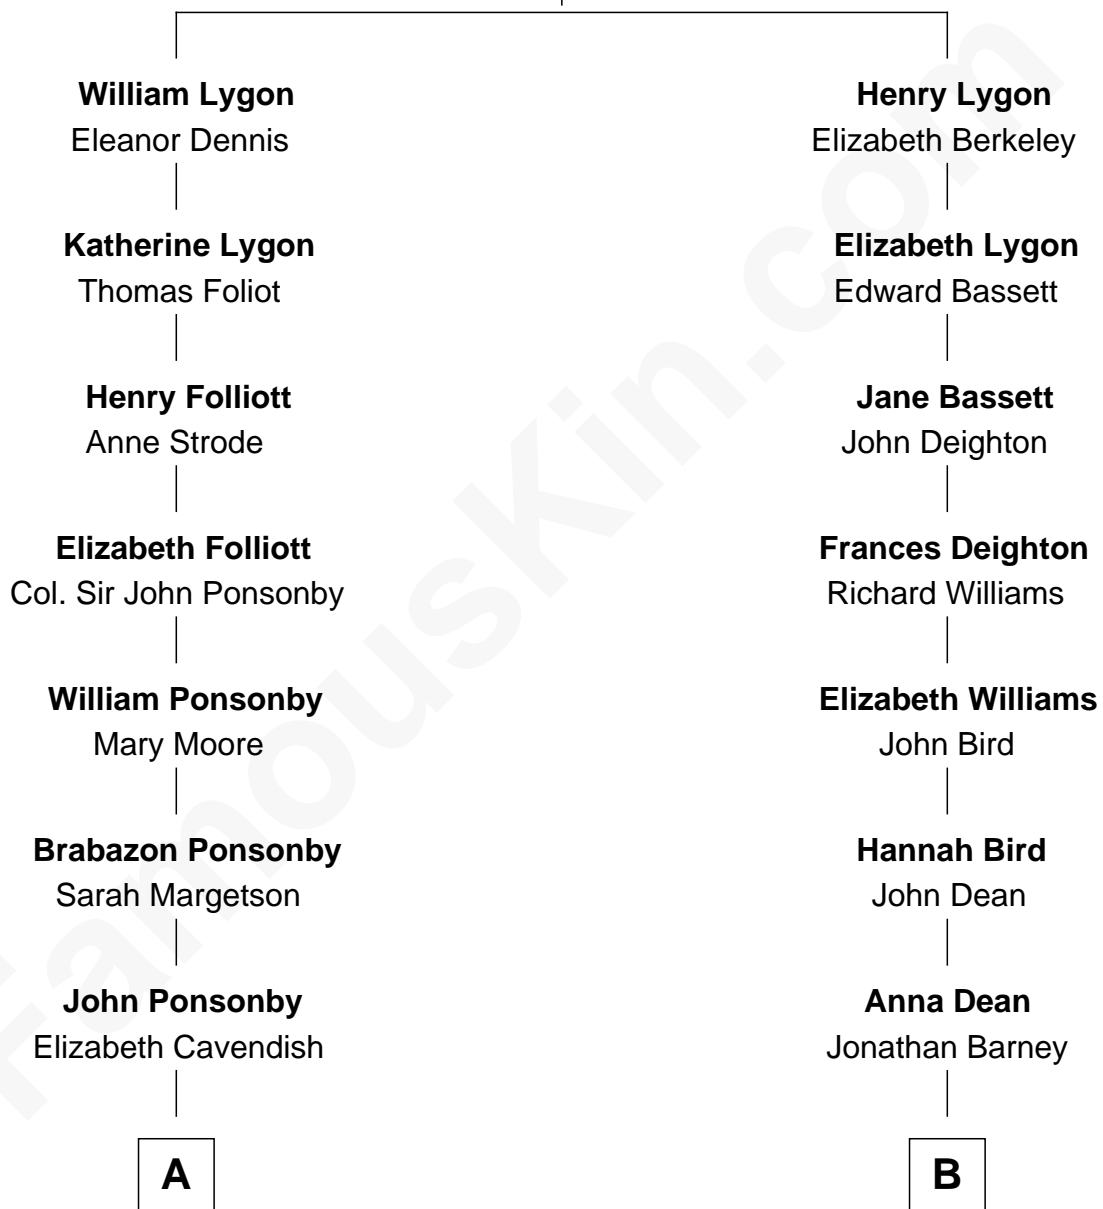

FamousKin.com Relationship Chart of

Prince William

Prince of Wales

15th cousin of

Michael Lookinland

TV Actor

Sir Richard Lygon

Margaret Greville

A

William Brabazon Ponsonby

Louisa Molesworth

Mary Elizabeth Ponsonby

Charles Grey

Elizabeth Grey

John Crocker Bulteel

Louisa Emily Charlotte Bulteel

Edward Charles Baring

Margaret Baring

Charles Robert Spencer

Albert Edward John Spencer

Cynthia Elinor Beatrix Hamilton

Edward John Spencer

Frances Ruth Burke Roche

Princess Diana Frances Spencer