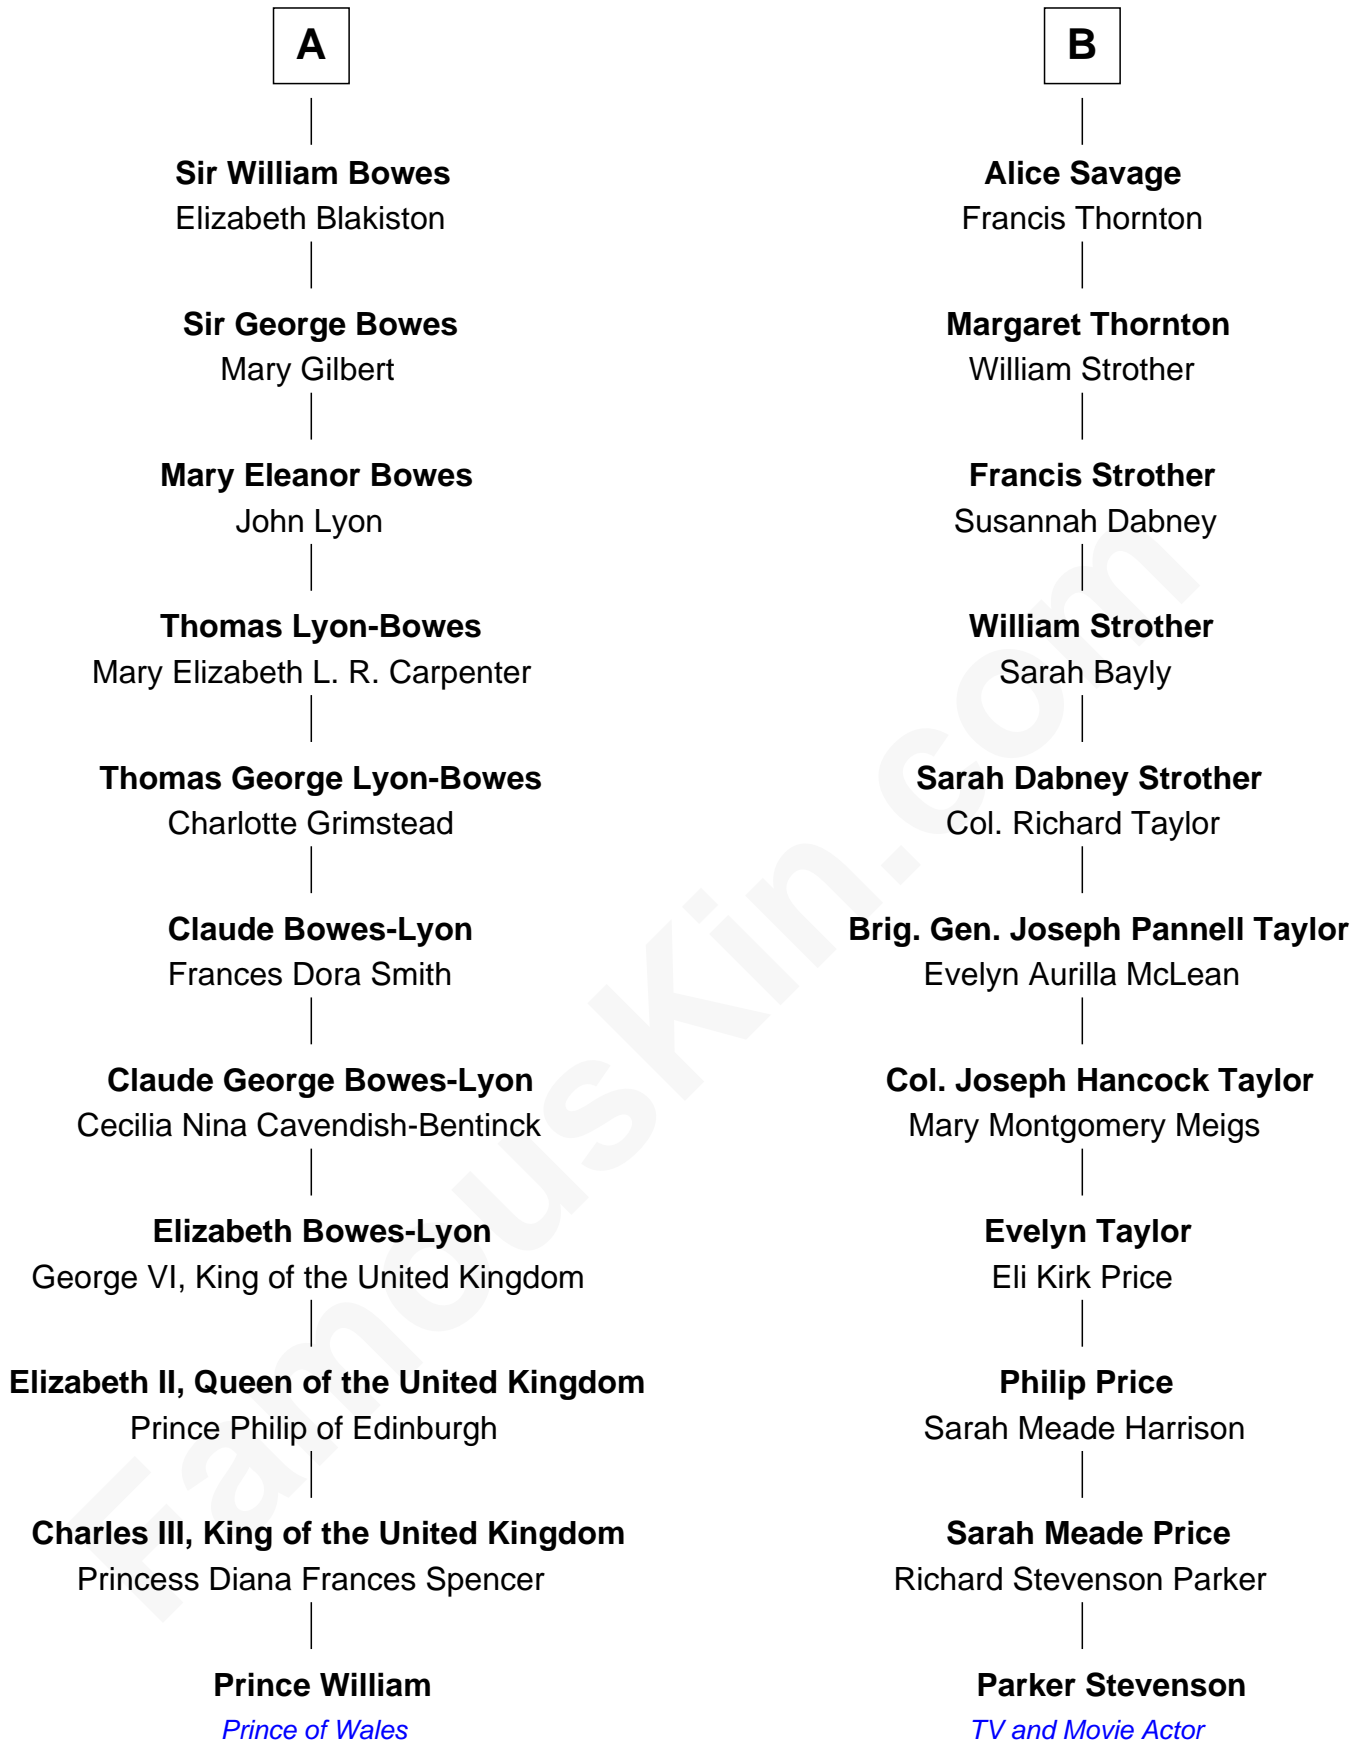

FamousKin.com Relationship Chart of

Prince William

Prince of Wales

17th cousin of

Parker Stevenson

TV and Movie Actor

Sir Thomas Stanley

Joan Goushill

Margaret Stanley
Sir William Troutbeck

Adam Troutbeck
Joan Molyneux

Margaret Troutbeck
Sir John Talbot

Sir John Talbot
Frances Giffard

Jane Talbot
Sir George Bowes

Thomas Bowes
Anne Warcop

Thomas Bowes
Anne Maxton

A

Katherine Stanley
Sir John Savage

Sir Christopher Savage
Anne Stanley

Sir Christopher Savage
Anne Lygon

Francis Savage
Anne Sheldon

Walter Savage
Elizabeth Hall

Ralph Savage

Anthony Savage
Sarah Constable

B

William photo by [InSapphoWeTrust](#) (CC BY-SA 2.0)