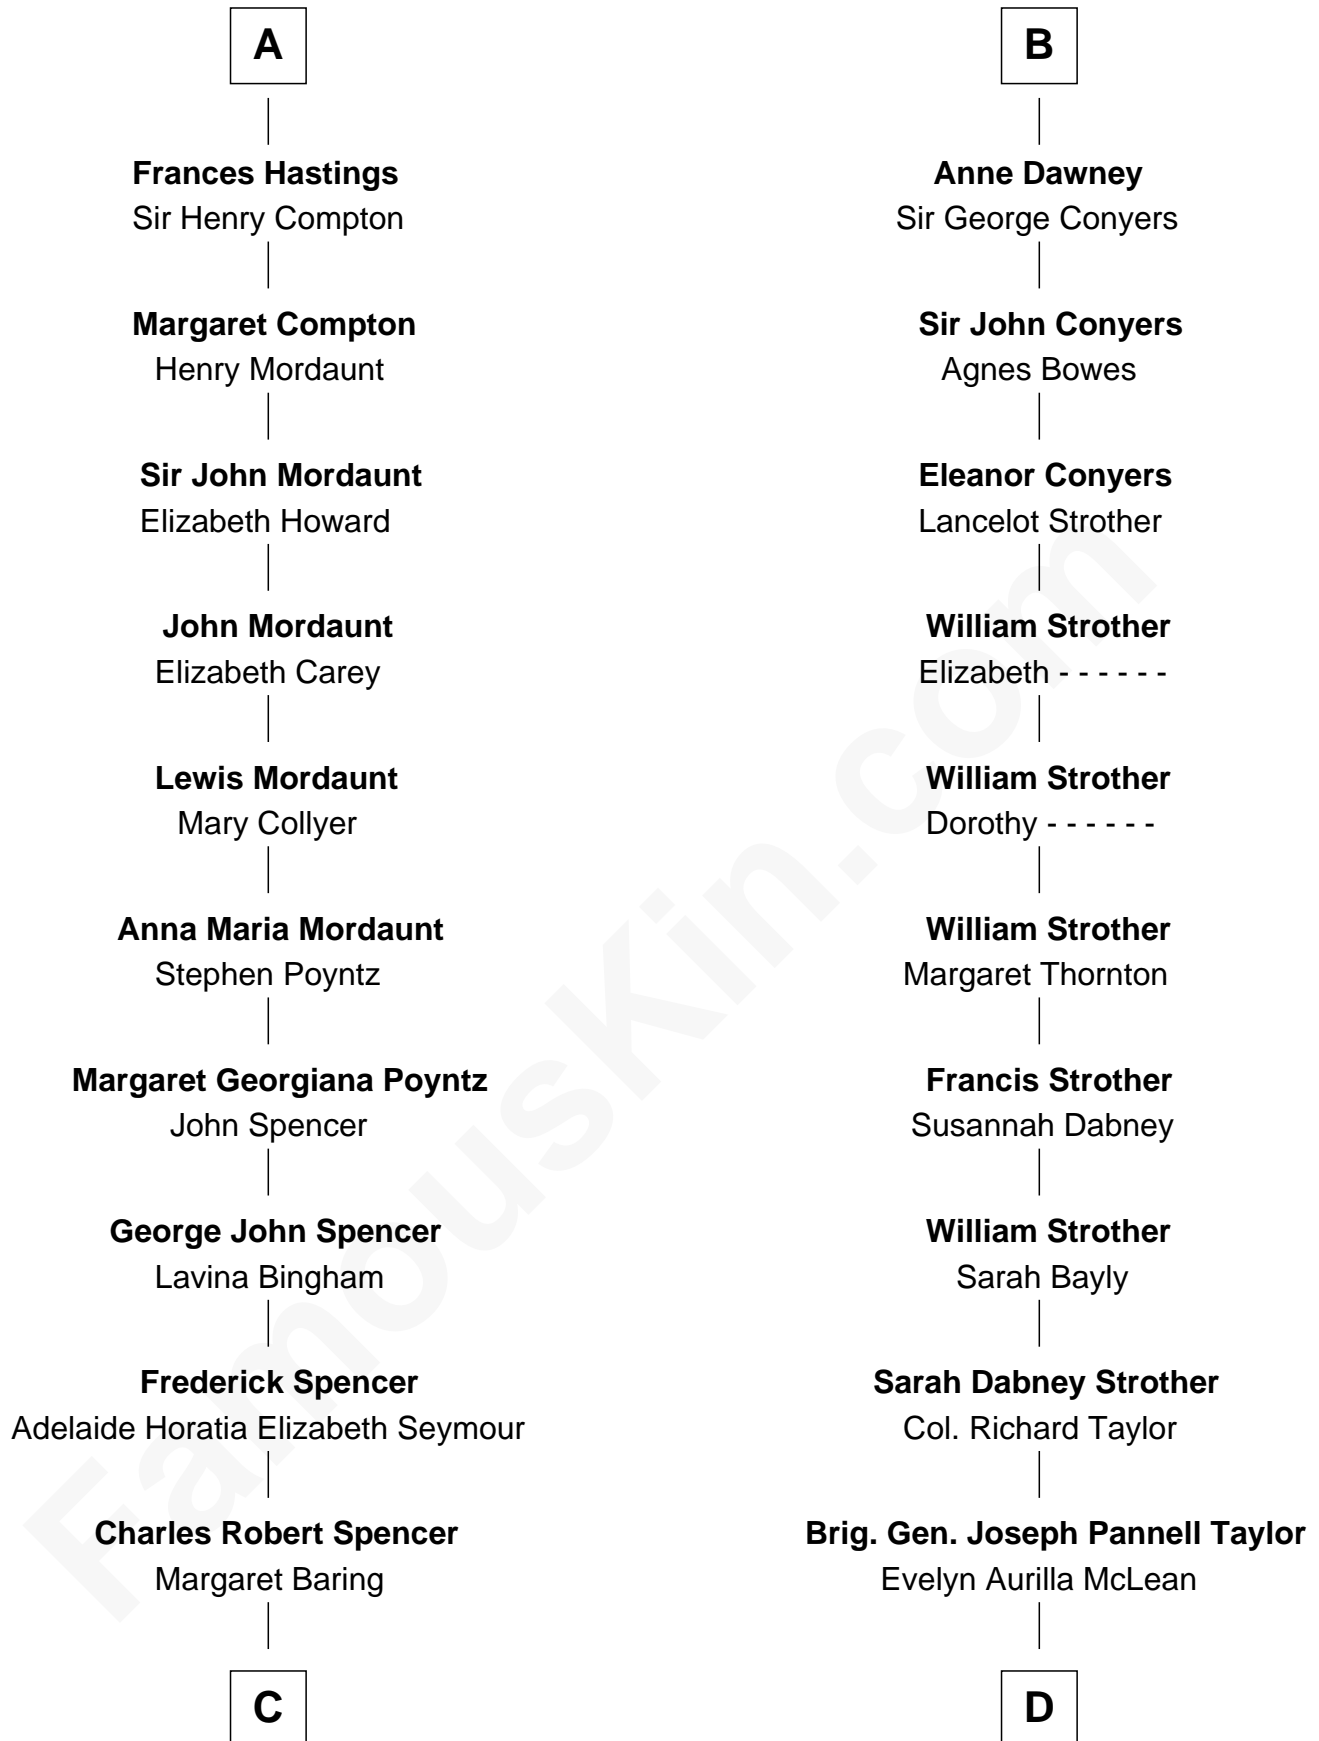

FamousKin.com

Relationship Chart of

Prince William

Prince of Wales

20th cousin 1 time removed of

Parker Stevenson
TV and Movie Actor

Sir Ranulph de Neville
Euphemia de Clavering

C

Albert Edward John Spencer
Cynthia Elinor Beatrix Hamilton

Edward John Spencer
Frances Ruth Burke Roche

Princess Diana Frances Spencer
Charles III, King of the United Kingdom

Prince William
Prince of Wales