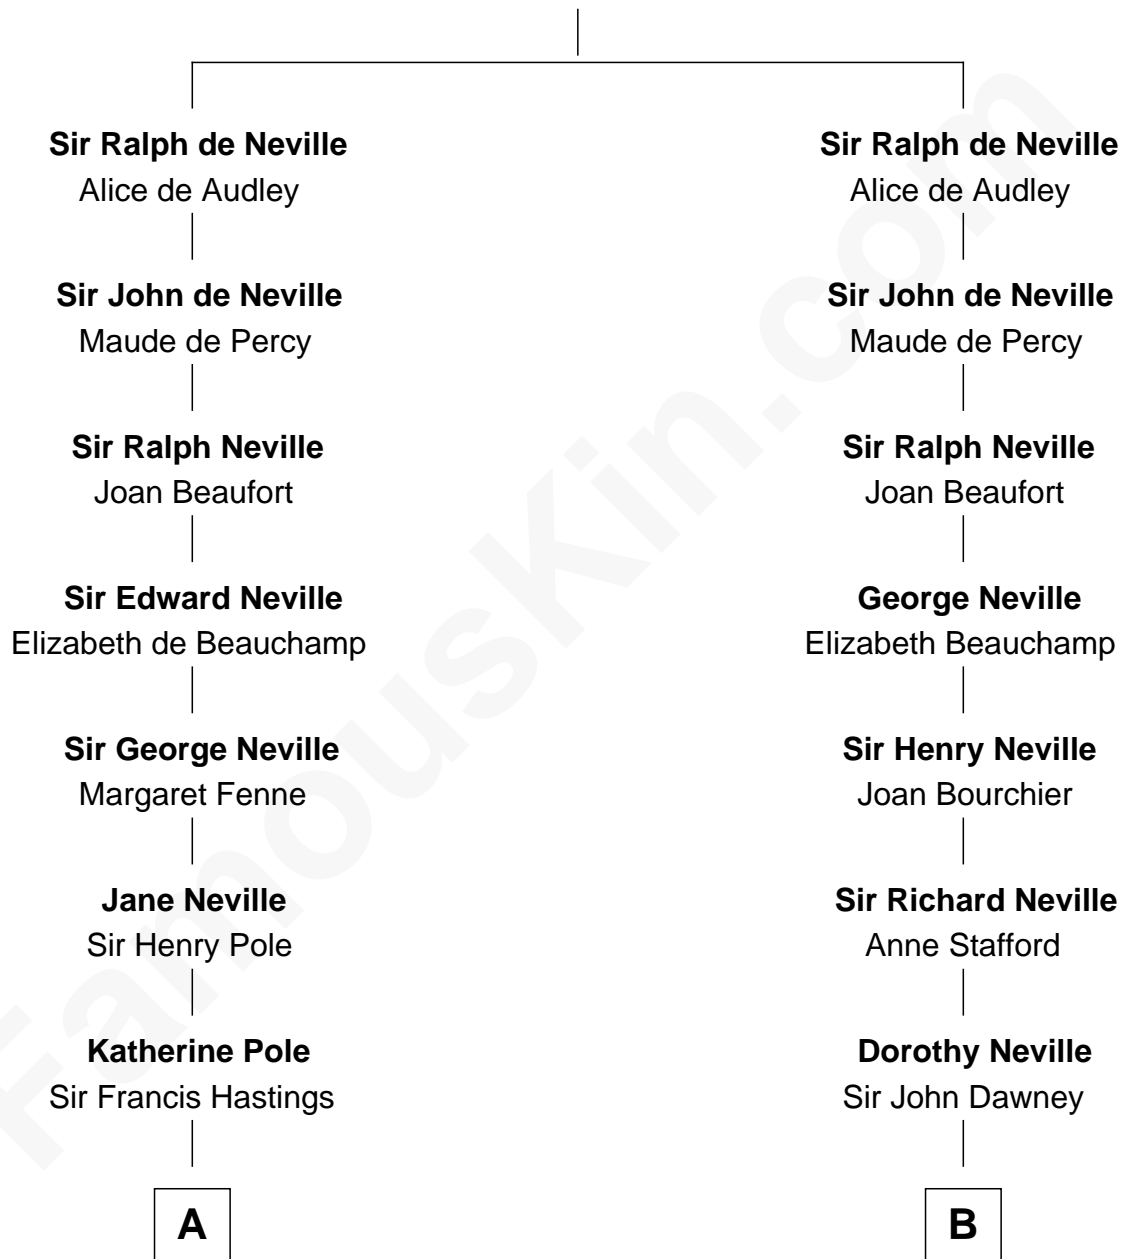

FamousKin.com

Relationship Chart of

Prince William

Prince of Wales

20th cousin 1 time removed of

Parker Stevenson
TV and Movie Actor

Sir Ranulph de Neville
Euphemia de Clavering

C

Albert Edward John Spencer
Cynthia Elinor Beatrix Hamilton

Edward John Spencer
Frances Ruth Burke Roche

Princess Diana Frances Spencer
Charles III, King of the United Kingdom

Prince William
Prince of Wales