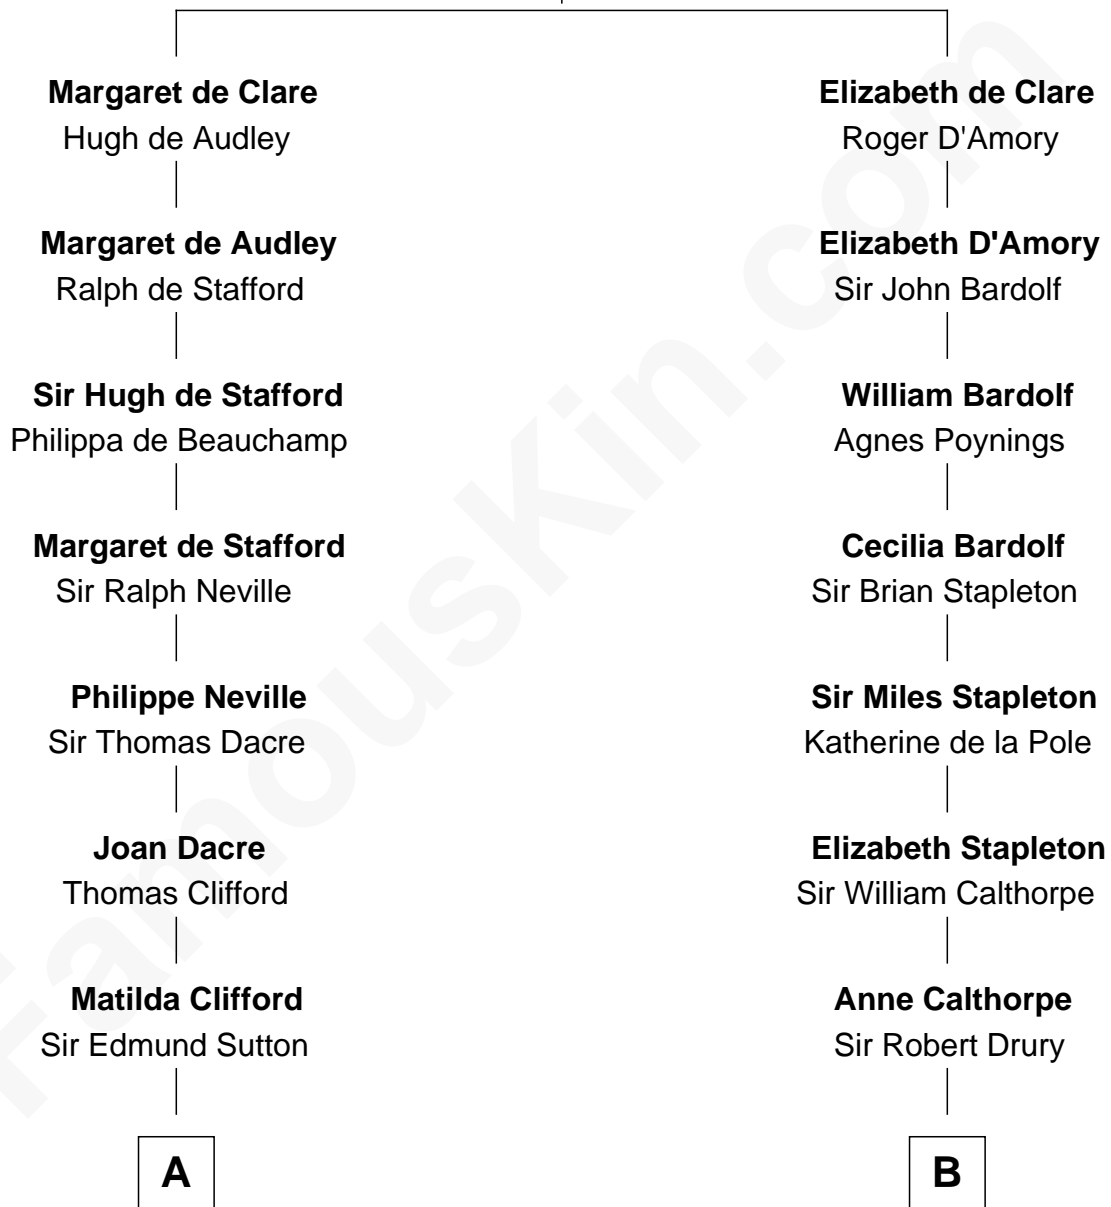

# FamousKin.com Relationship Chart of

**Prince William**

*Prince of Wales*

21st cousin of

**Bob Moore**

*Co-Founder, Bob's Red Mill*

**Sir Gilbert de Clare**

*Joan of Acre*

**C**

**Charles Robert Spencer**

Margaret Baring

**Albert Edward John Spencer**

Cynthia Elinor Beatrix Hamilton

**Edward John Spencer**

Frances Ruth Burke Roche

**Princess Diana Frances Spencer**

Charles III, King of the United Kingdom

**Prince William**

*Prince of Wales*

**D**

**Morris Fox**

Sarah A. Smith

**Violette Fox**

Daniel Francis Learnard

**Clinton Morris Learnard**

Gertrude Maud Yost

**Doris Dell Learnard**

Kenneth Earl Moore

**Bob Moore**

*Co-Founder, Bob's Red Mill*