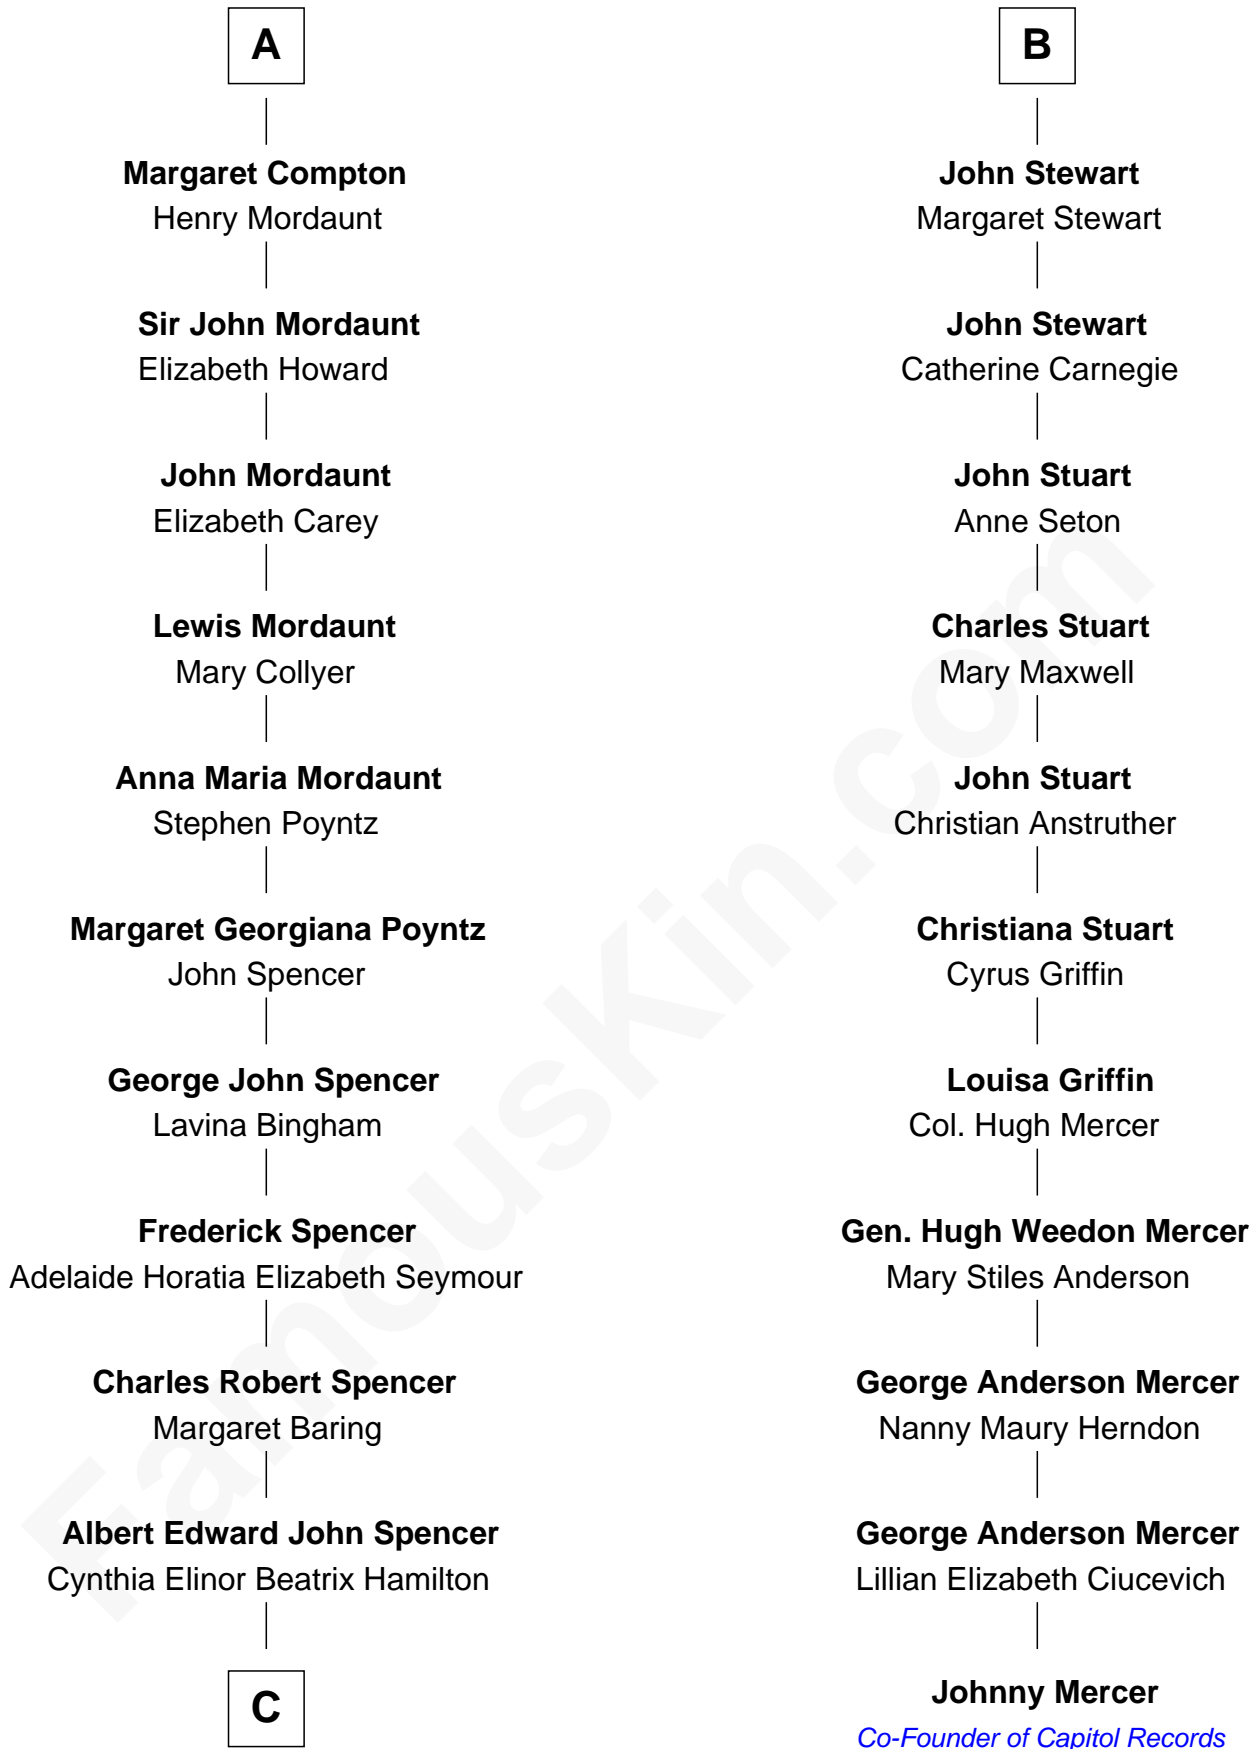

### Prince William

*Prince of Wales*

17th cousin 2 times removed of

**Johnny Mercer**  
*Songwriter and Co-Founder of Capitol Records*

**C**

—  
**Edward John Spencer**  
Frances Ruth Burke Roche

—  
**Princess Diana Frances Spencer**  
Charles III, King of the United Kingdom