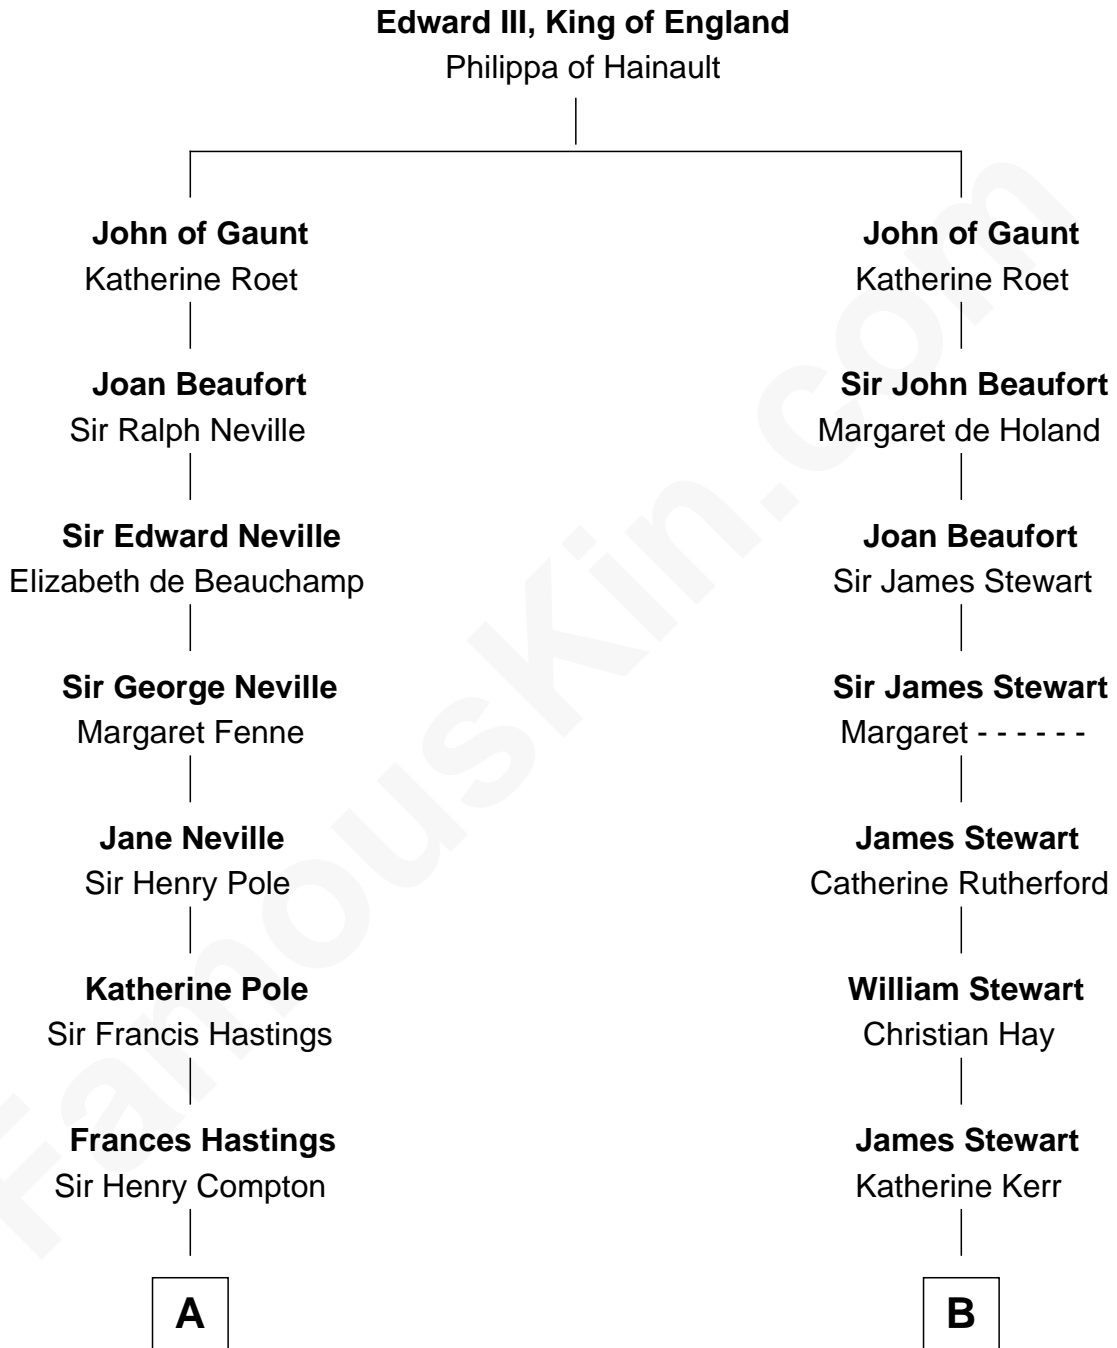

## Relationship Chart of

### Prince William

*Prince of Wales*

17th cousin 2 times removed of

**Johnny Mercer**  
*Songwriter and Co-Founder of Capitol Records*

**C**

—  
**Edward John Spencer**  
Frances Ruth Burke Roche

—  
**Princess Diana Frances Spencer**  
Charles III, King of the United Kingdom