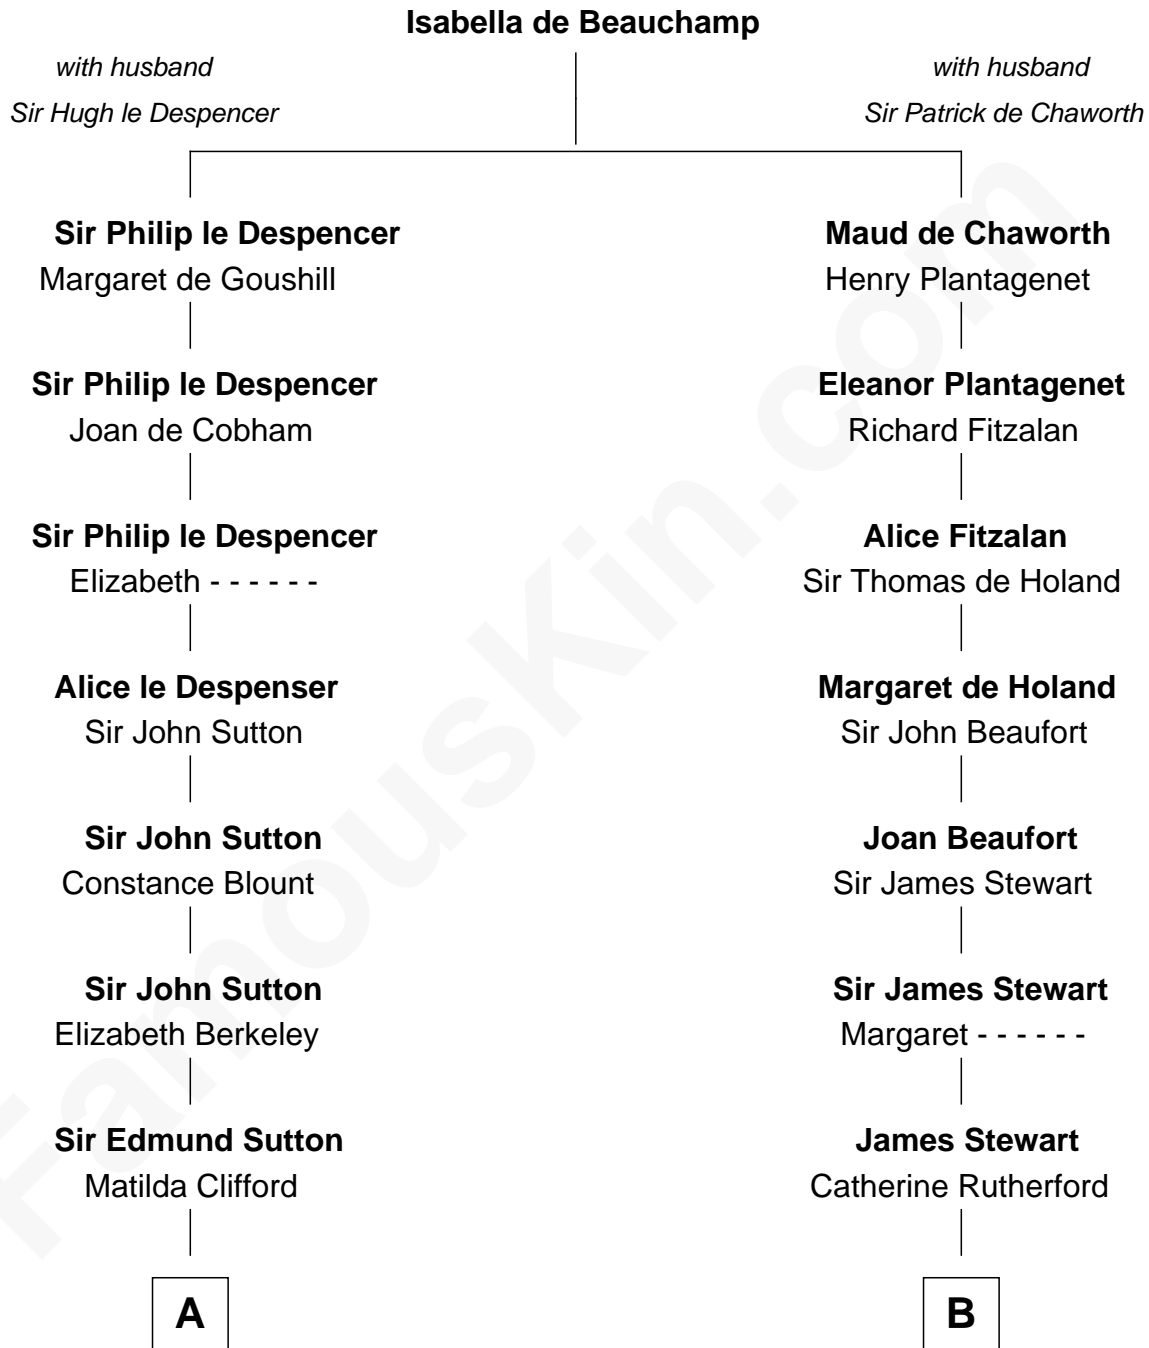

FamousKin.com

Relationship Chart of

Prince William

Prince of Wales

19th cousin 2 times removed of

Johnny Mercer

Songwriter and Co-Founder of Capitol Records

C

Charles Robert Spencer

Margaret Baring

Albert Edward John Spencer

Cynthia Elinor Beatrix Hamilton

Edward John Spencer

Frances Ruth Burke Roche

Princess Diana Frances Spencer

Charles III, King of the United Kingdom