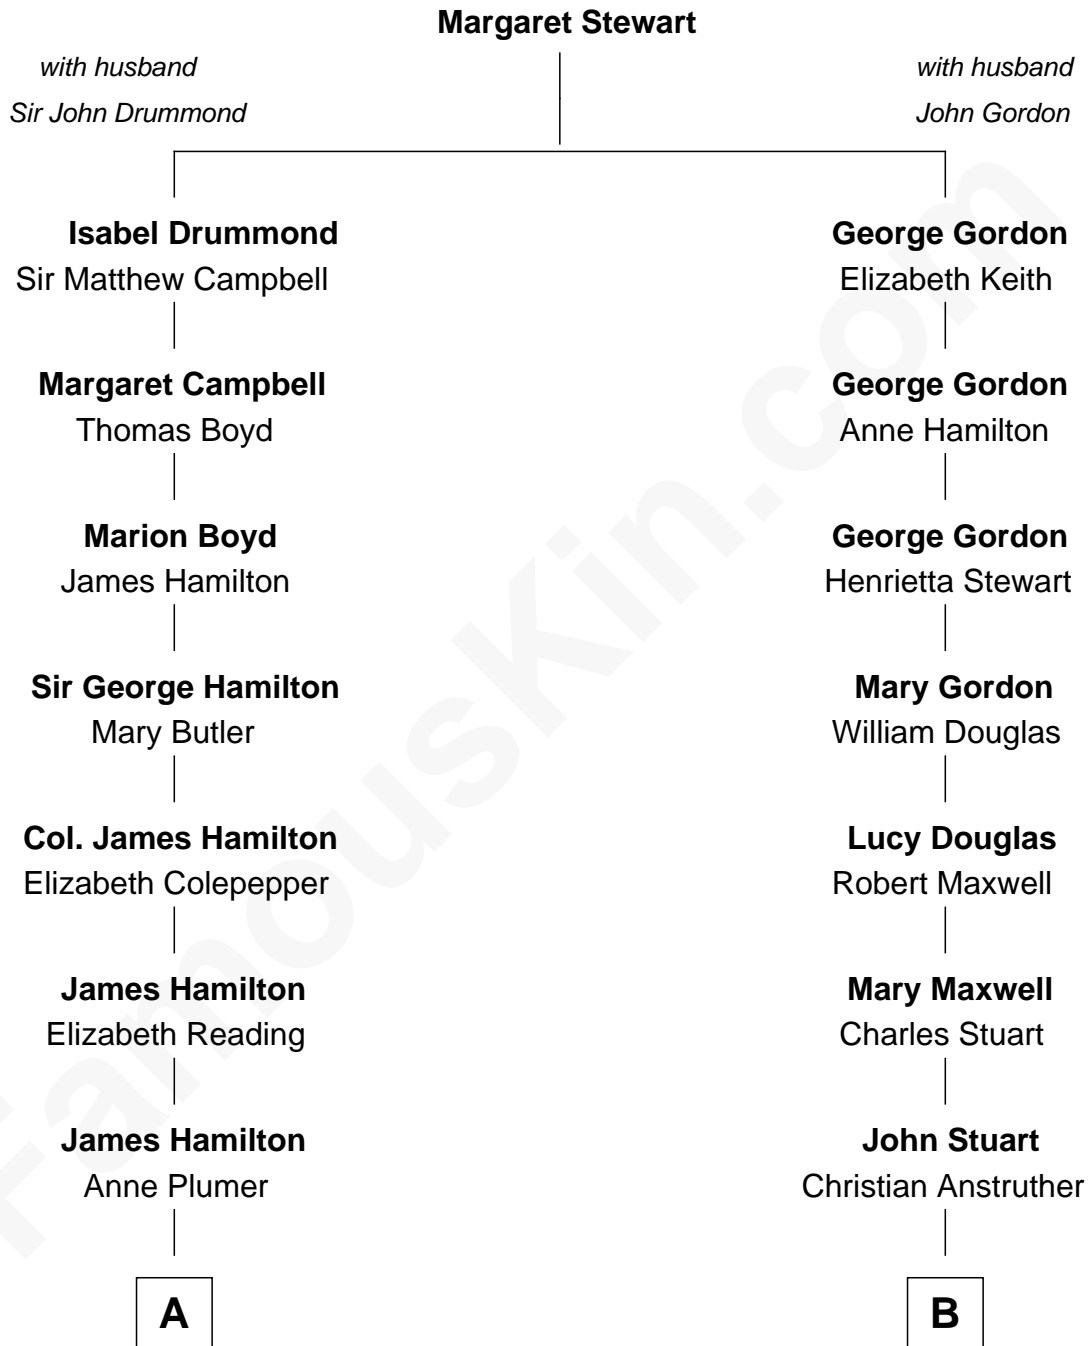

FamousKin.com

Relationship Chart of

Prince William

Prince of Wales

12th cousin 4 times removed of

Johnny Mercer

Songwriter and Co-Founder of Capitol Records

A