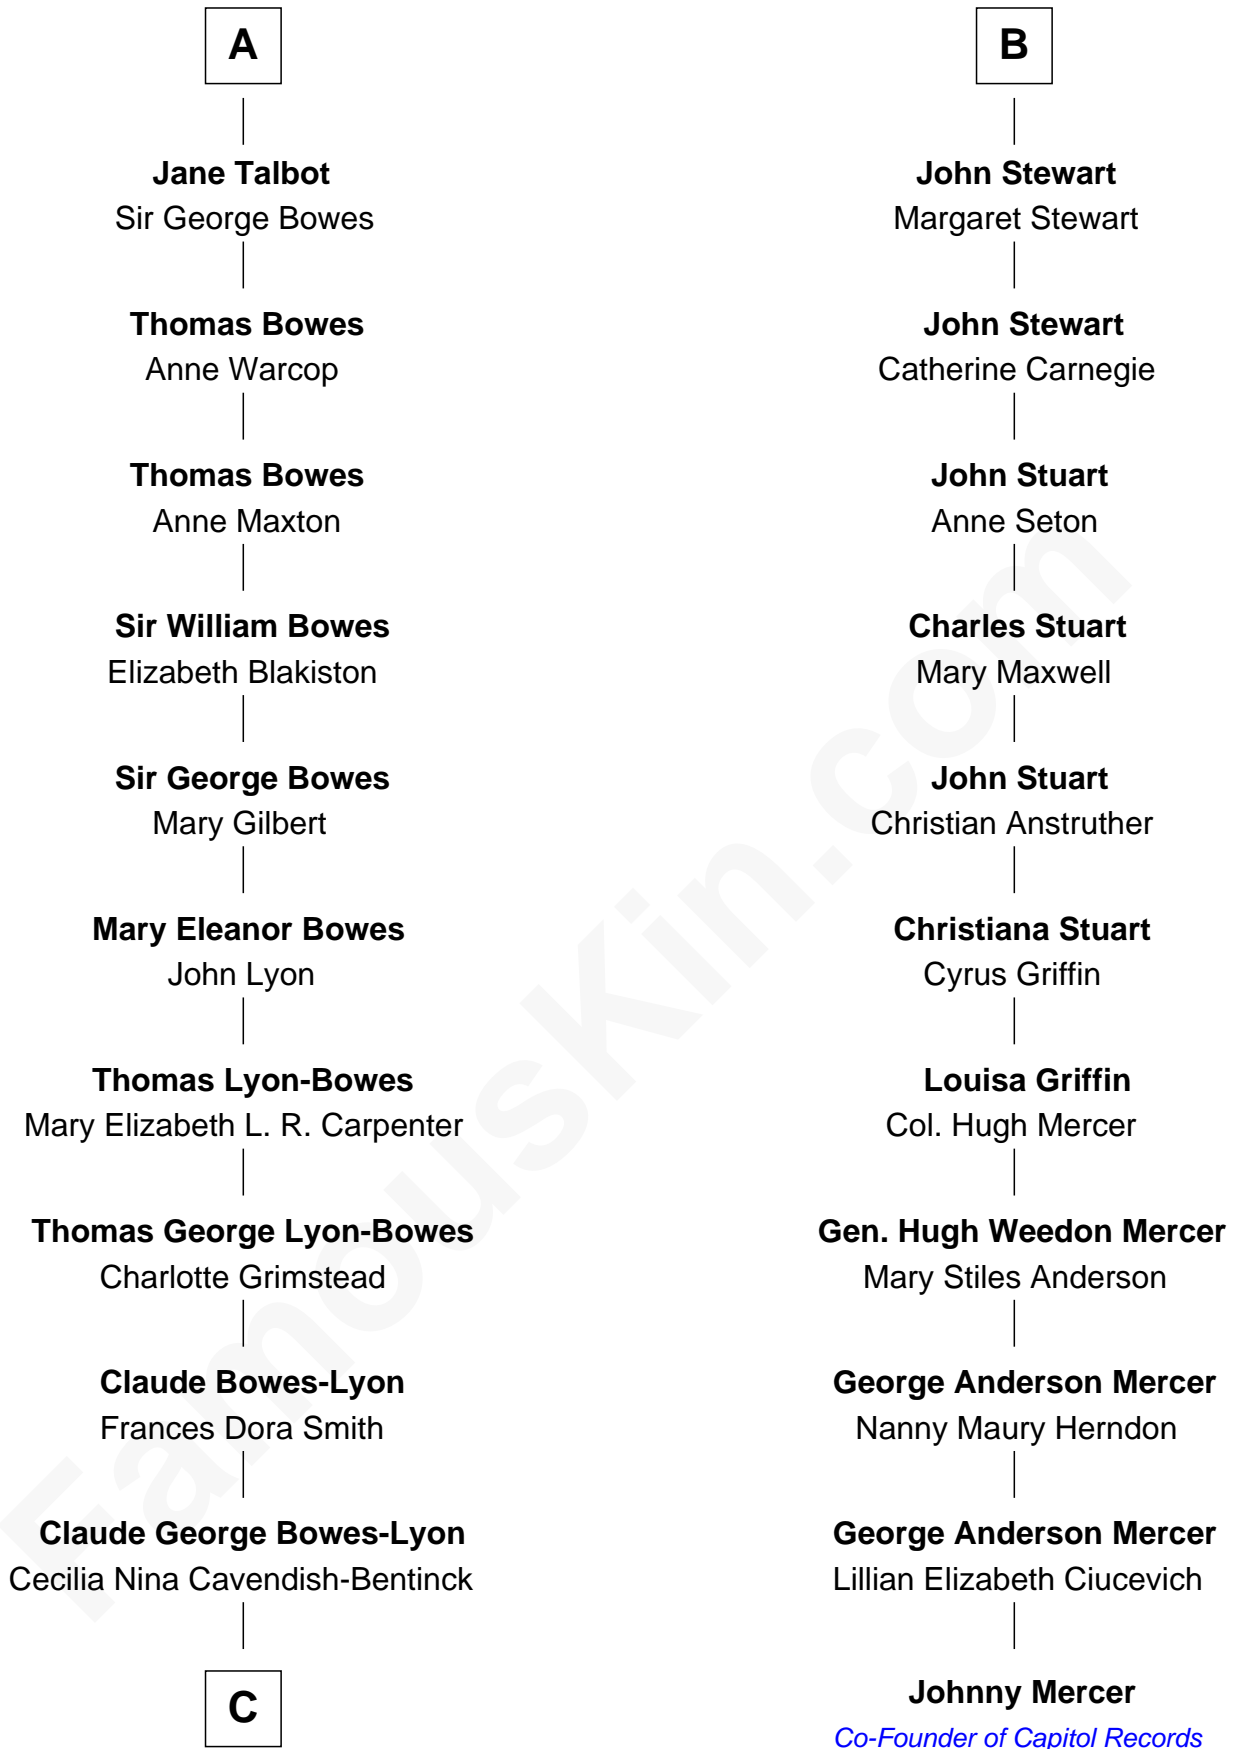

FamousKin.com
Relationship Chart of
Prince William
Prince of Wales

17th cousin 3 times removed of

Johnny Mercer
Songwriter and Co-Founder of Capitol Records

C

Elizabeth Bowes-Lyon

George VI, King of the United Kingdom

Elizabeth II, Queen of the United Kingdom

Prince Philip of Edinburgh

Charles III, King of the United Kingdom

Princess Diana Frances Spencer

Prince William

Prince of Wales