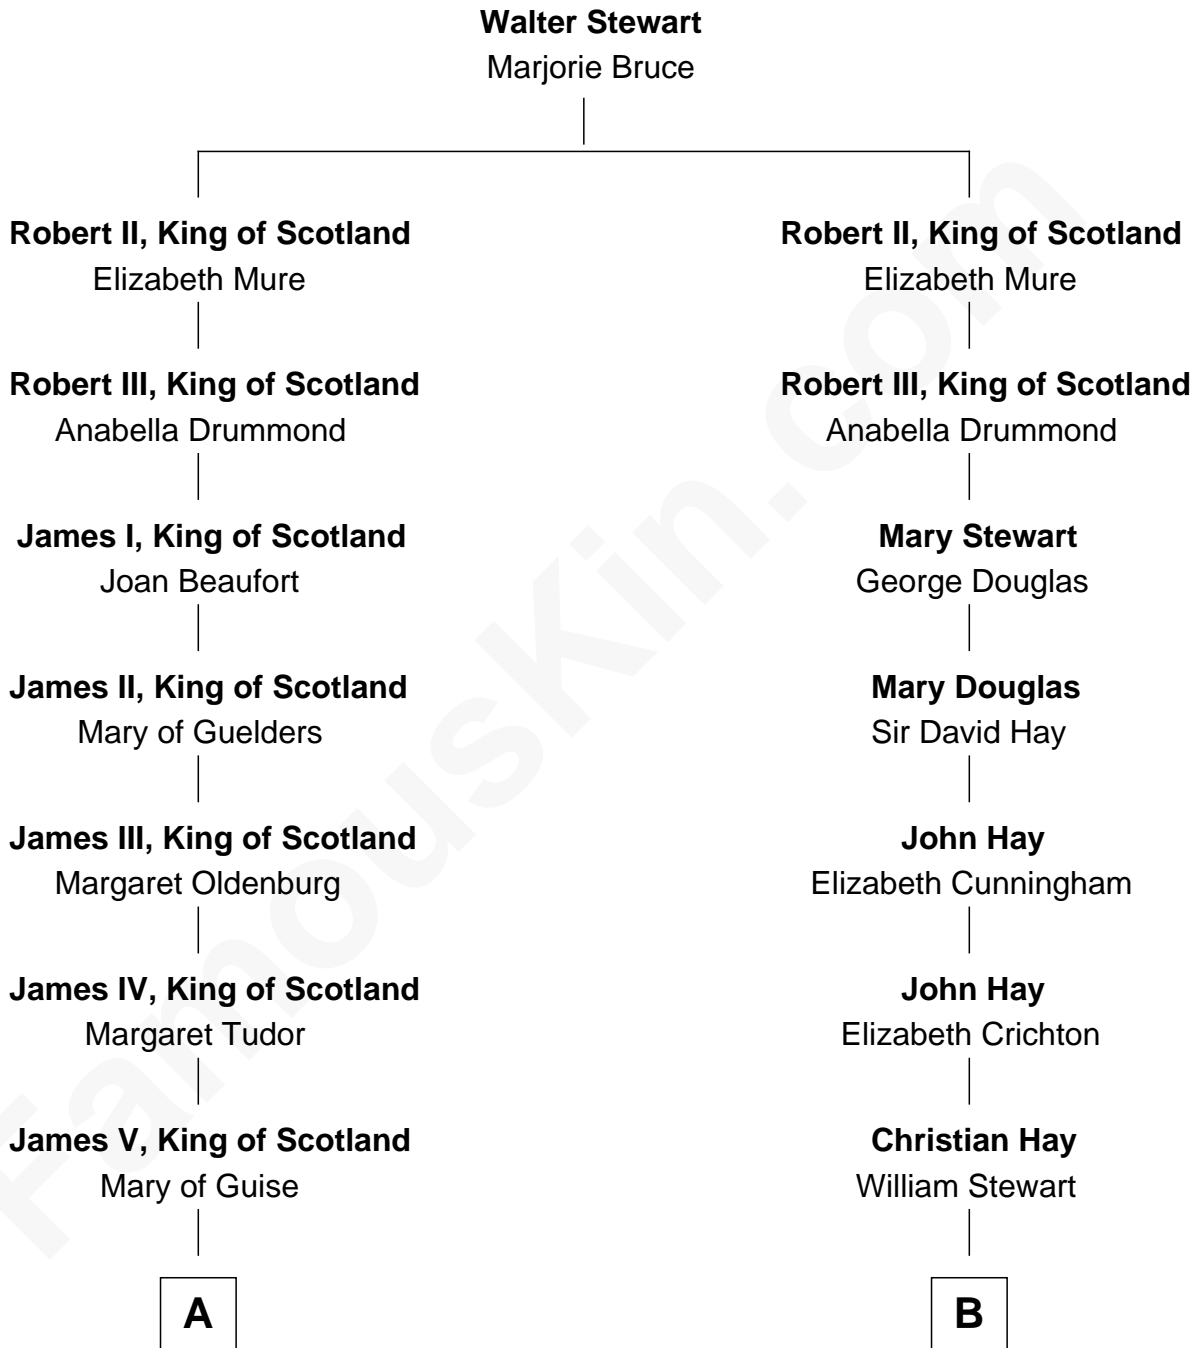

FamousKin.com
Relationship Chart of
Prince William
Prince of Wales

18th cousin 3 times removed of

Johnny Mercer
Songwriter and Co-Founder of Capitol Records

C

Charles Robert Spencer

Margaret Baring

Albert Edward John Spencer

Cynthia Elinor Beatrix Hamilton

Edward John Spencer

Frances Ruth Burke Roche

Princess Diana Frances Spencer

Charles III, King of the United Kingdom

Prince William

Prince of Wales

D