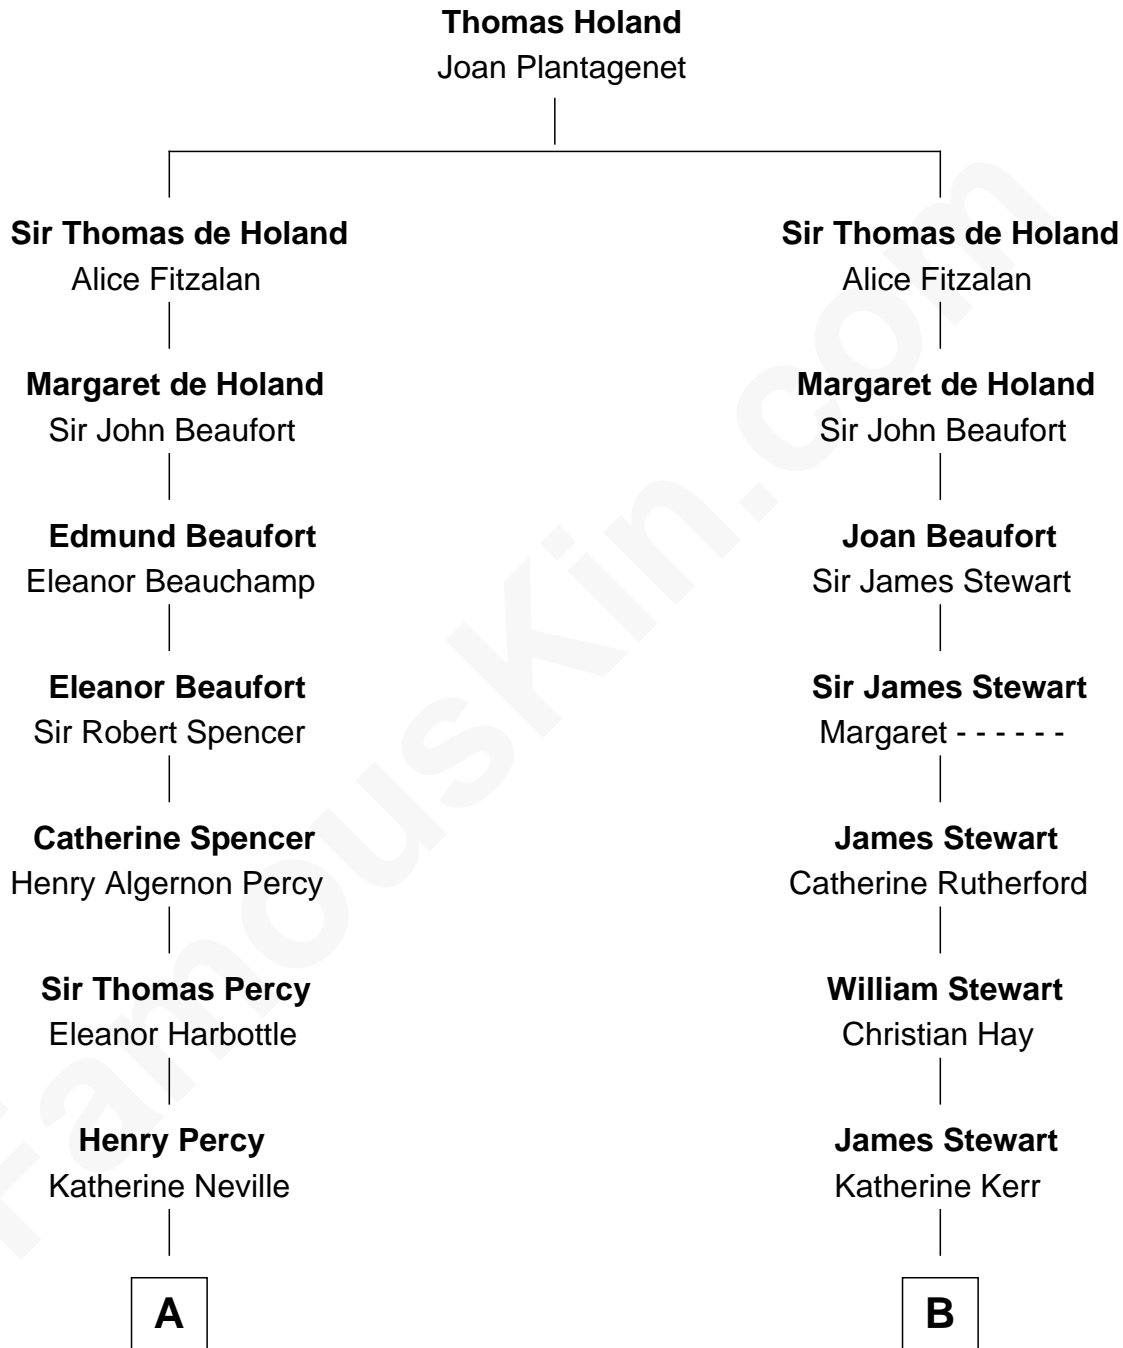

FamousKin.com

Relationship Chart of

Prince William

Prince of Wales

17th cousin 3 times removed of

Johnny Mercer

Songwriter and Co-Founder of Capitol Records

A

Henry Percy
Dorothy Devereux

Dorothy Percy
Robert Sydney

Dorothy Sydney
Henry Spencer

Sir Robert Spencer
Ann Digby

Sir Charles Spencer
Anne Churchill

John Spencer
Georgiana Carolina Carteret

John Spencer
Margaret Georgiana Poyntz

George John Spencer
Lavina Bingham

Frederick Spencer
Adelaide Horatia Elizabeth Seymour

Charles Robert Spencer
Margaret Baring

C

B

John Stewart
Margaret Stewart

John Stewart
Catherine Carnegie

John Stuart
Anne Seton