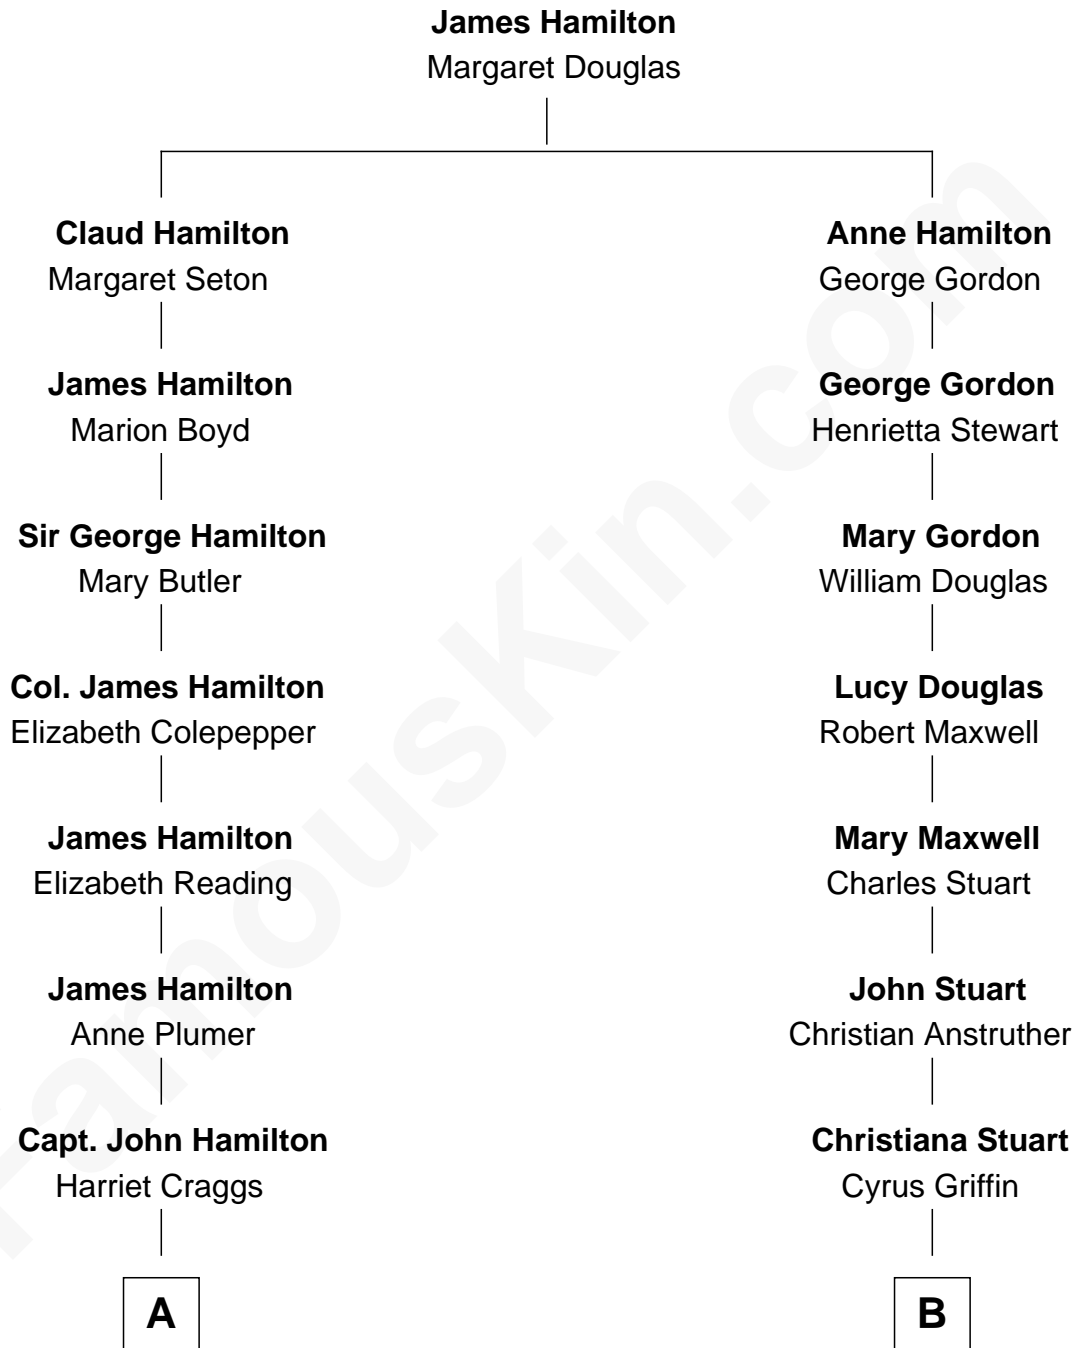

FamousKin.com Relationship Chart of

Prince William

Prince of Wales

11th cousin 4 times removed of

Johnny Mercer

Songwriter and Co-Founder of Capitol Records

A

John James Hamilton