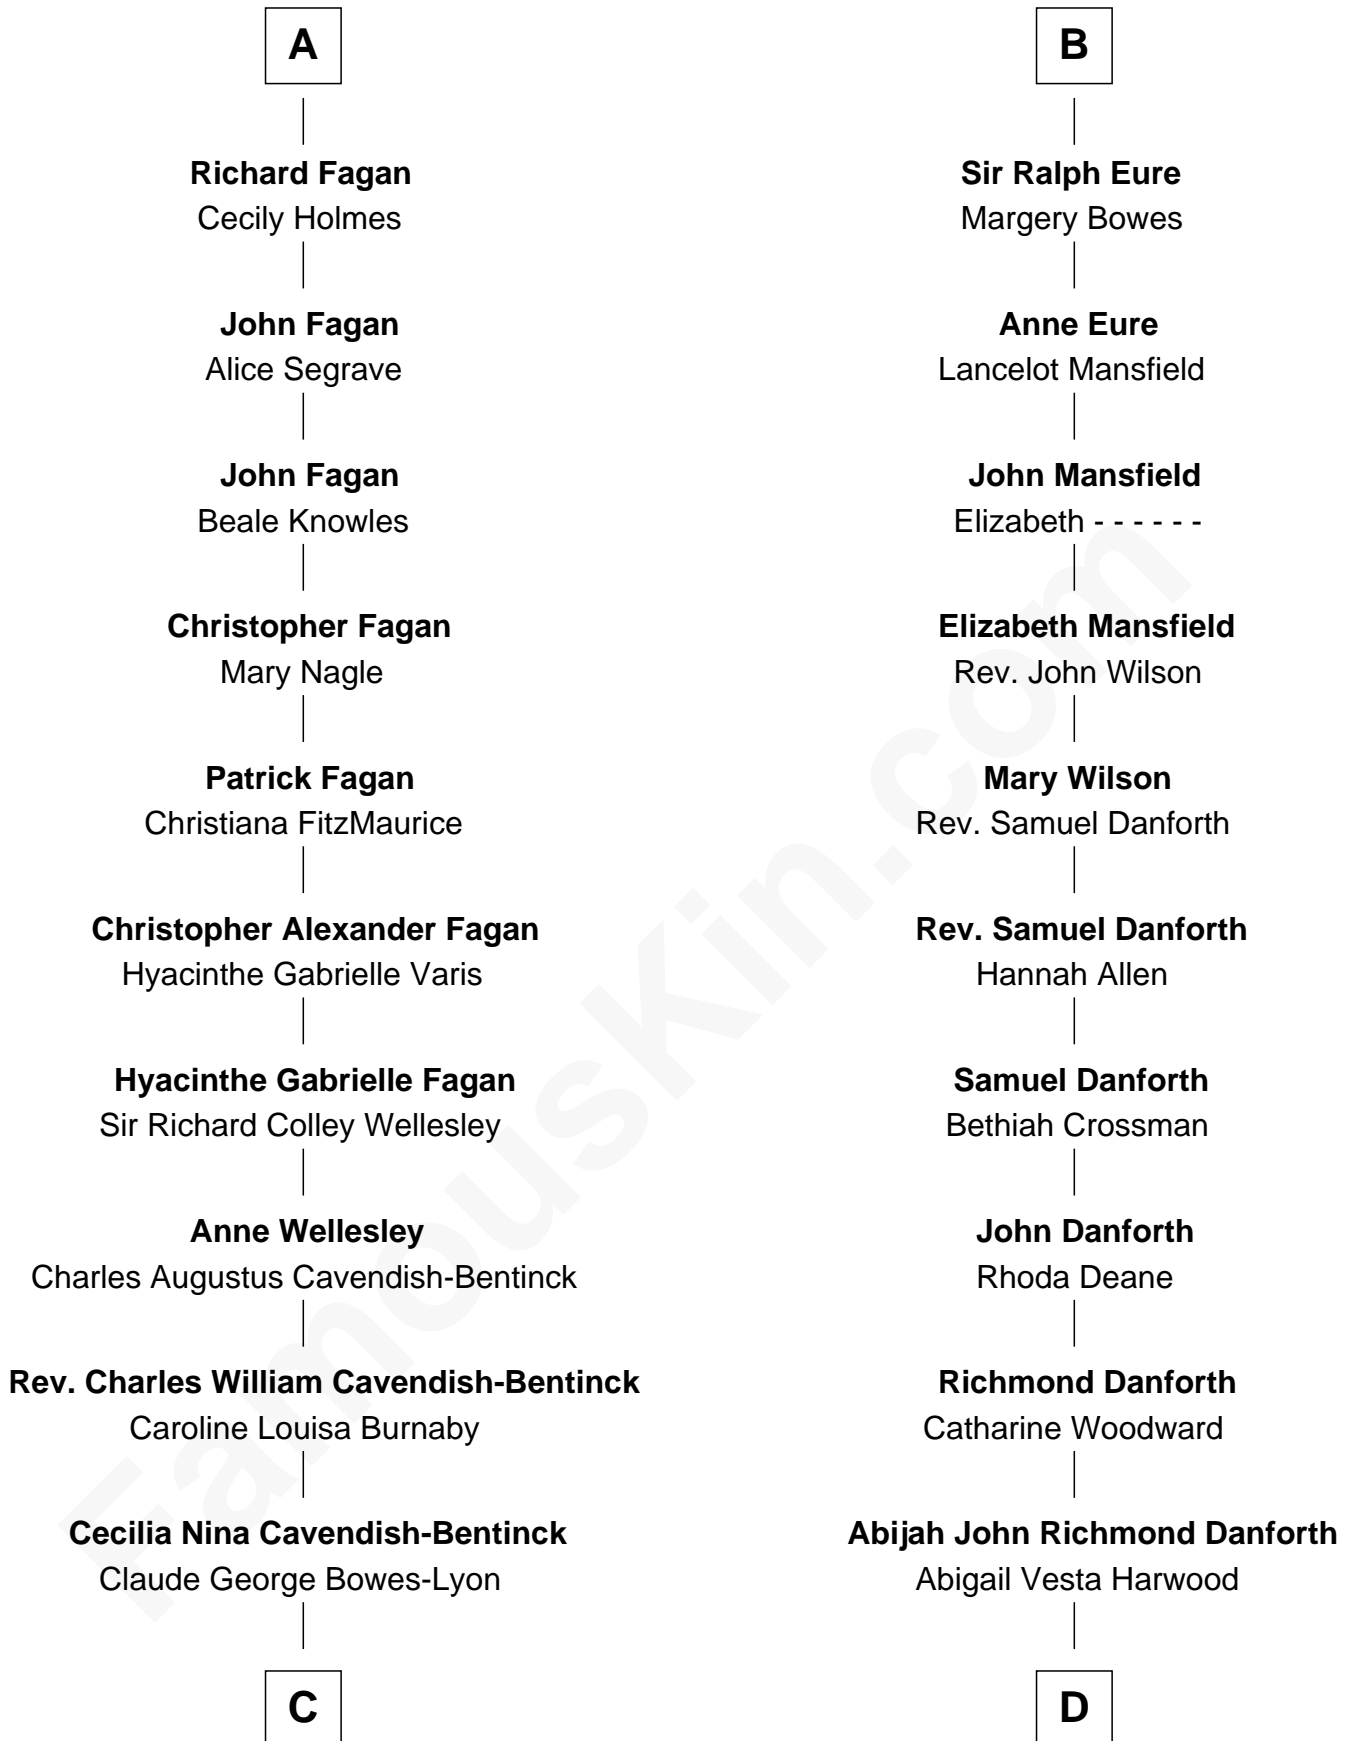

FamousKin.com Relationship Chart of

Prince William

Prince of Wales

20th cousin 1 time removed of

Zach Snyder

Filmmaker

John de Mowbray

Joan of Lancaster

A

John de Mowbray
Elizabeth de Segrave

Eleanor de Mowbray
John de Welles

Eudo de Welles
Maud de Greystoke

Sir Lionel de Welles
Joan de Waterton

Cecily de Welles
Sir Robert Willoughby

Sir Christopher Willoughby
Margaret Jenney

Elizabeth Willoughby
Sir William Eure

B

C

Elizabeth Bowes-Lyon

George VI, King of the United Kingdom

Elizabeth II, Queen of the United Kingdom

Prince Philip of Edinburgh

Charles III, King of the United Kingdom