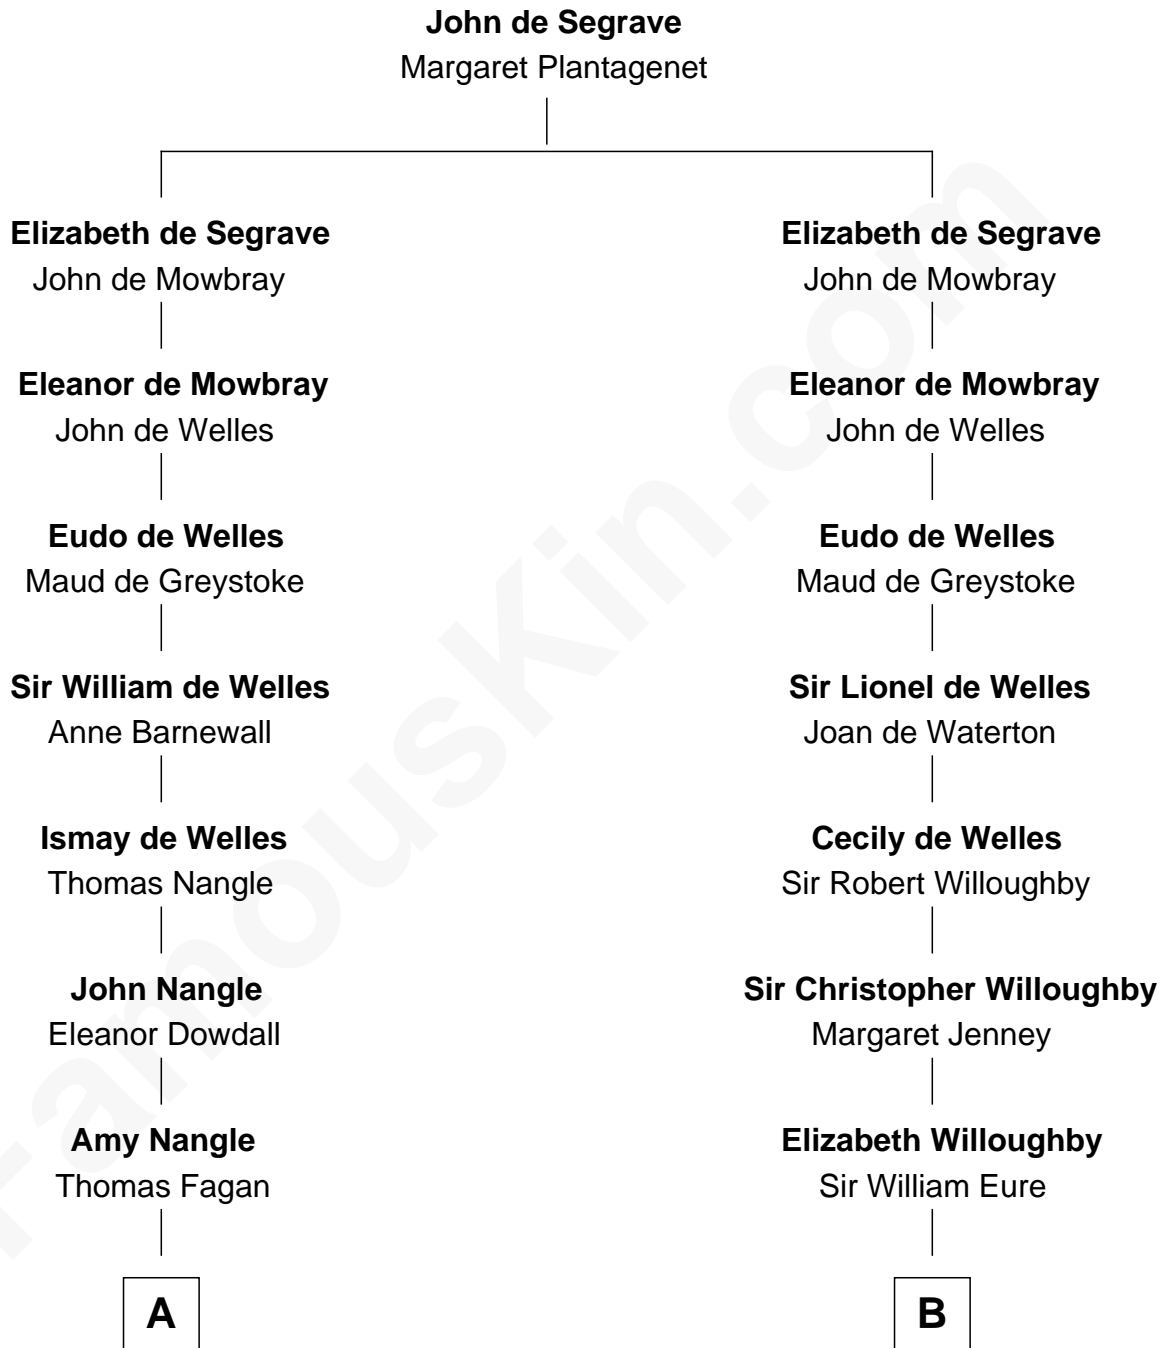

# FamousKin.com Relationship Chart of

**Prince William**

*Prince of Wales*

20th cousin 1 time removed of

**Zach Snyder**

*Filmmaker*

**C**

**Elizabeth Bowes-Lyon**

George VI, King of the United Kingdom

**Elizabeth II, Queen of the United Kingdom**

Prince Philip of Edinburgh

**Charles III, King of the United Kingdom**

Princess Diana Frances Spencer

**Prince William**

*Prince of Wales*