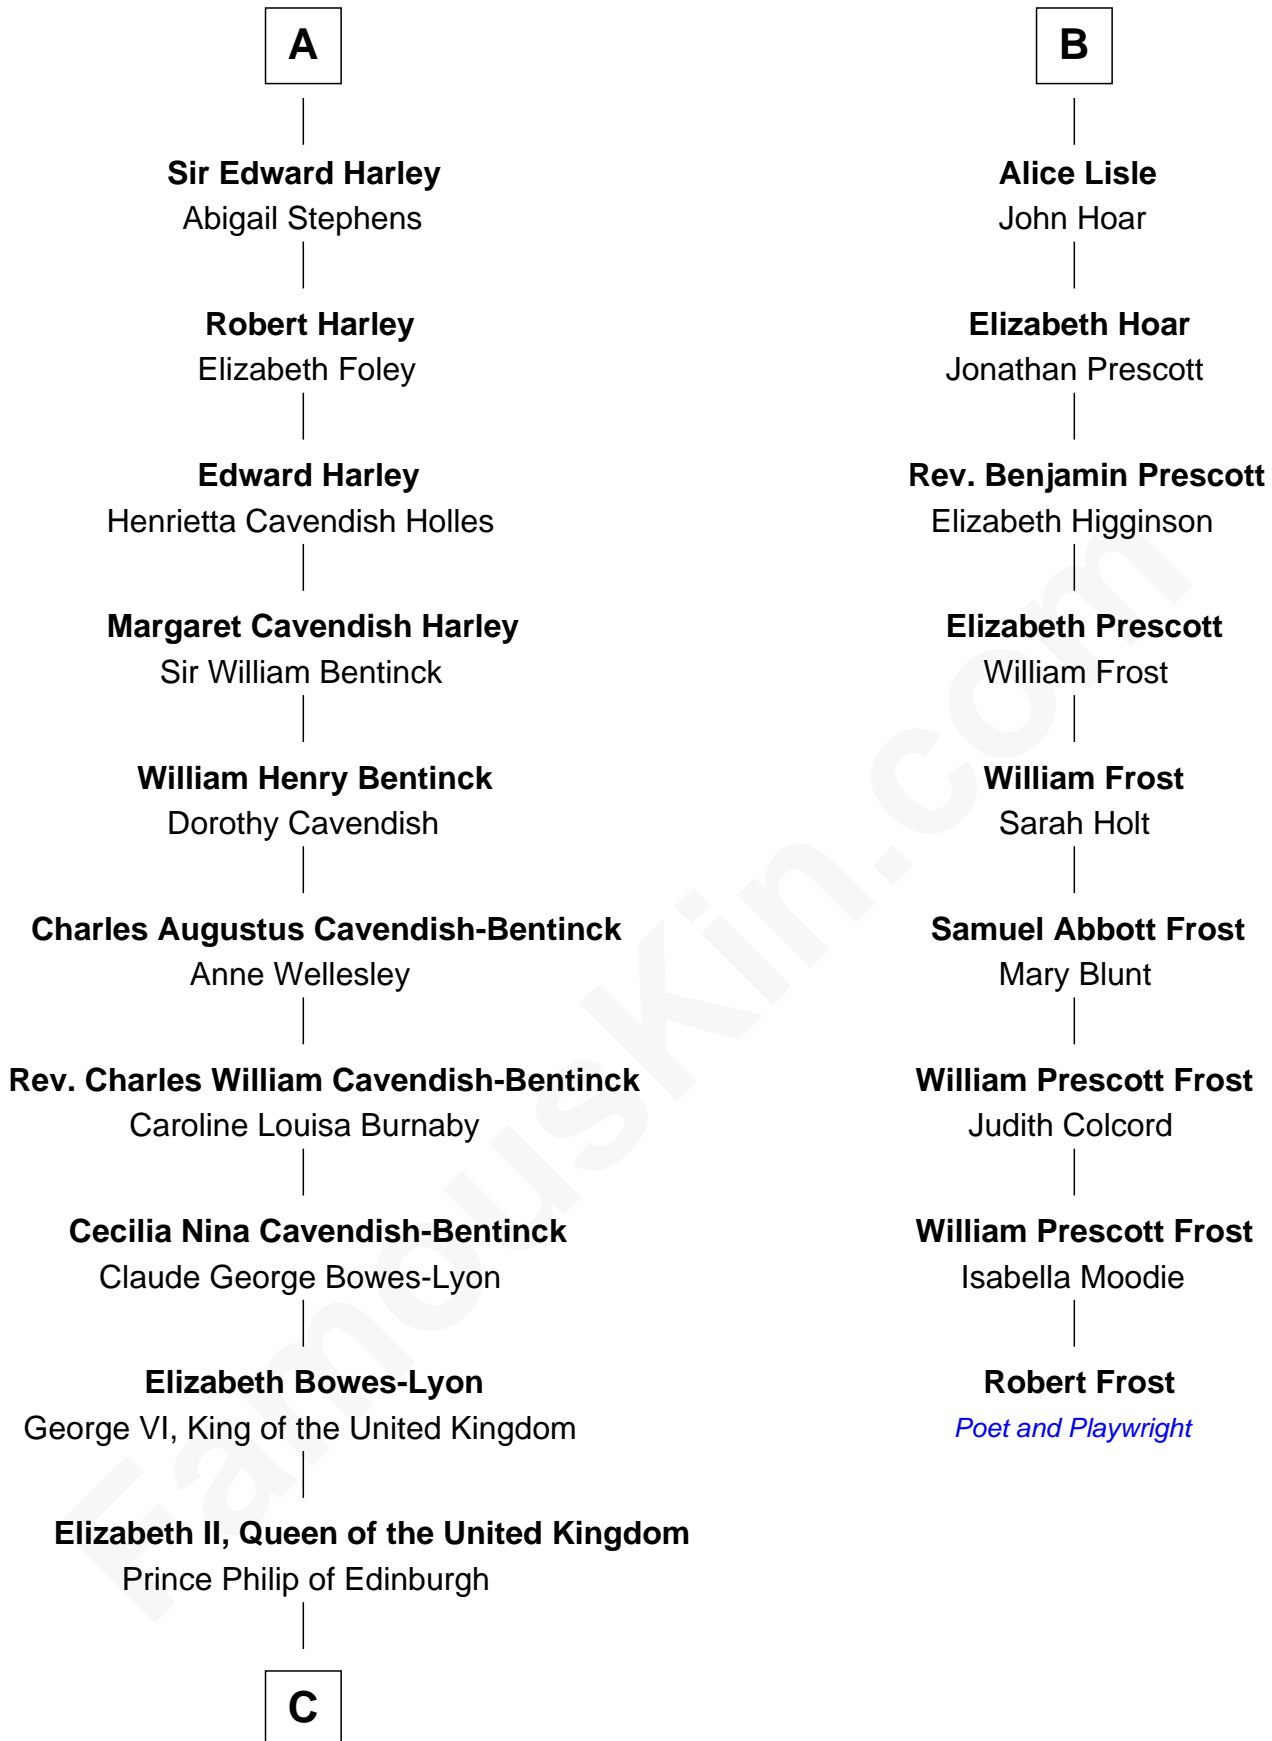

**FamousKin.com**  
**Relationship Chart of**  
**Prince William**  
*Prince of Wales*

15th cousin 3 times removed of  
**Robert Frost**  
*Poet and Playwright*

**Sir Humphrey Stafford**  
 Eleanor Aylesbury

**Sir Edward Conway**  
 Dorothy Tracy

**Brilliana Conway**  
 Sir Robert Harley

**A**

**Anne Stafford**  
 Sir William Berkeley

**Richard Berkeley**  
 Elizabeth Conningsby

**Sir John Berkeley**  
 Isabel Dennis

**Sir Richard Berkeley**  
 Elizabeth Jermy

**Mary Berkeley**  
 Sir John Hungerford

**Bridget Hungerford**  
 Sir William Lisle

**John Lisle**  
 Alice Beckenshaw

**B**

C

**Charles III, King of the United Kingdom**