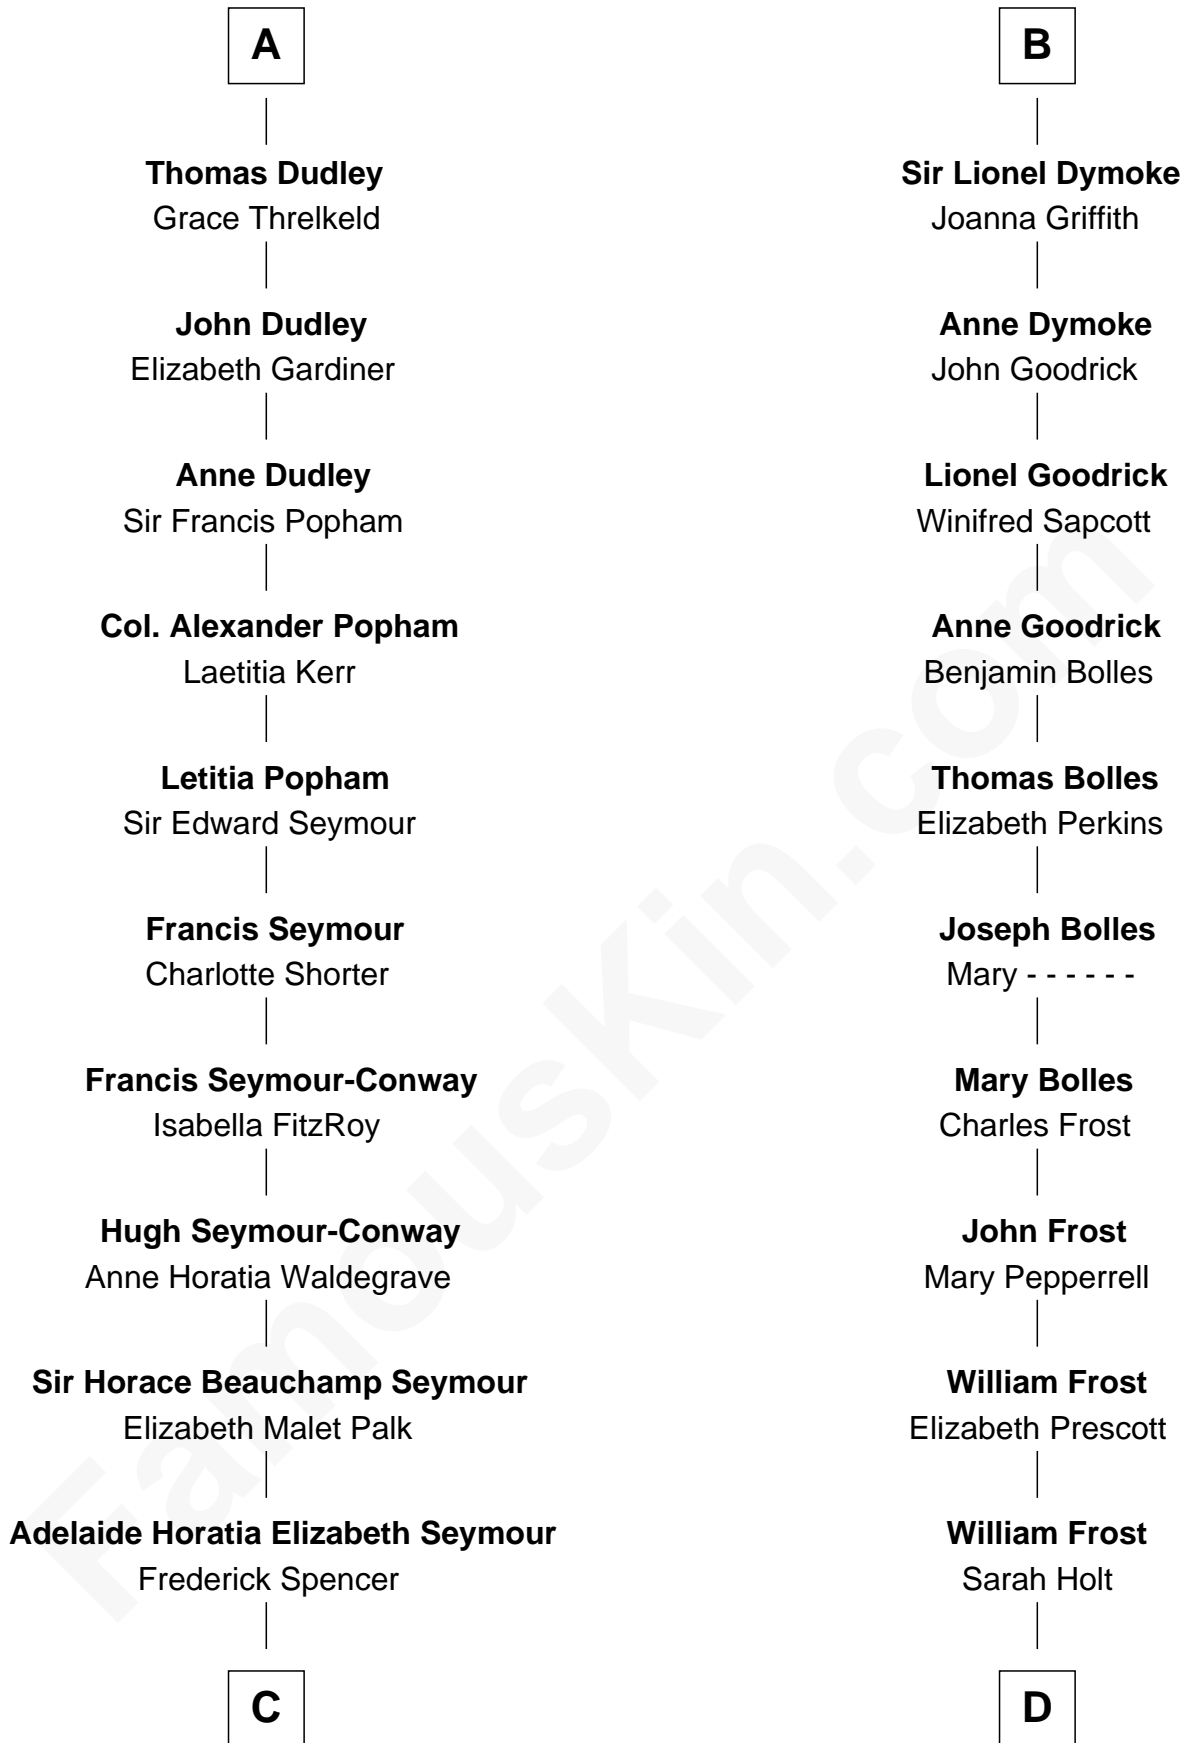

FamousKin.com Relationship Chart of

Prince William

Prince of Wales

20th cousin 1 time removed of

Robert Frost

Poet and Playwright

Edmund Plantagenet

Blanche of Artois

Maud de Chaworth

Joan of Lancaster

John de Mowbray

John de Mowbray

Elizabeth de Segrave

Eleanor de Mowbray

John de Welles

Eudo de Welles

Maud de Greystoke

Sir Lionel de Welles

Joan de Waterton

Margaret de Welles

Sir Thomas Dymoke

B

C

Charles Robert Spencer

Margaret Baring

Albert Edward John Spencer

Cynthia Elinor Beatrix Hamilton

Edward John Spencer

Frances Ruth Burke Roche

Princess Diana Frances Spencer

Charles III, King of the United Kingdom

Prince William