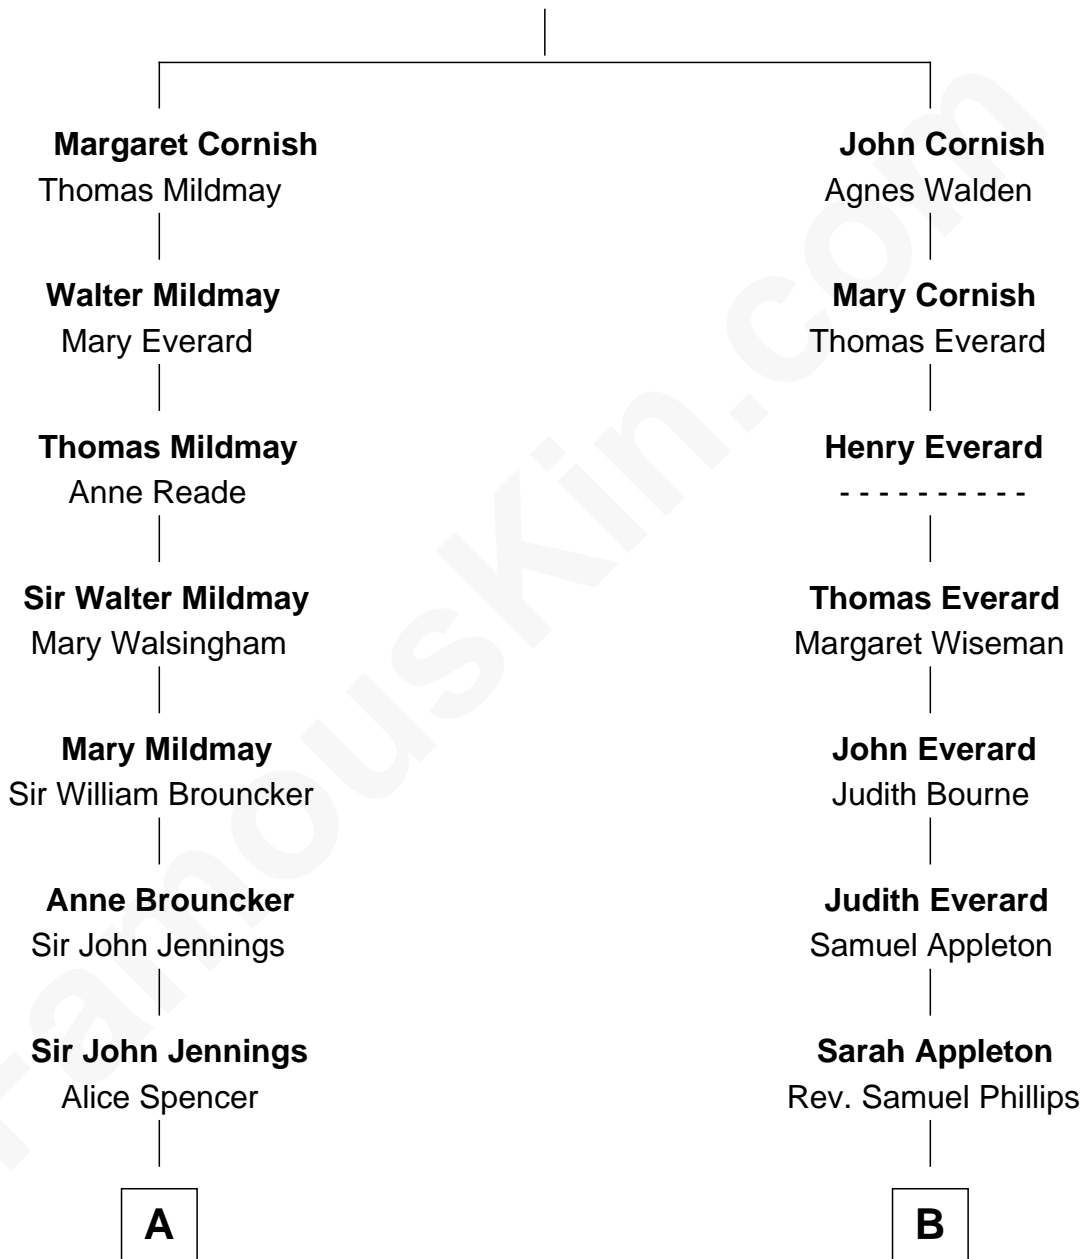

# FamousKin.com Relationship Chart of

**Prince William**

*Prince of Wales*

14th cousin 4 times removed of

**Robert Frost**

*Poet and Playwright*

**John Cornish**

**A**

**Richard Jennings**  
Frances Thornhurst

**Sarah Jennings**  
John Churchill

**Anne Churchill**  
Sir Charles Spencer

**John Spencer**  
Georgiana Carolina Carteret

**John Spencer**  
Margaret Georgiana Poyntz

**George John Spencer**  
Lavina Bingham

**Frederick Spencer**  
Adelaide Horatia Elizabeth Seymour

**Charles Robert Spencer**  
Margaret Baring

**Albert Edward John Spencer**  
Cynthia Elinor Beatrix Hamilton