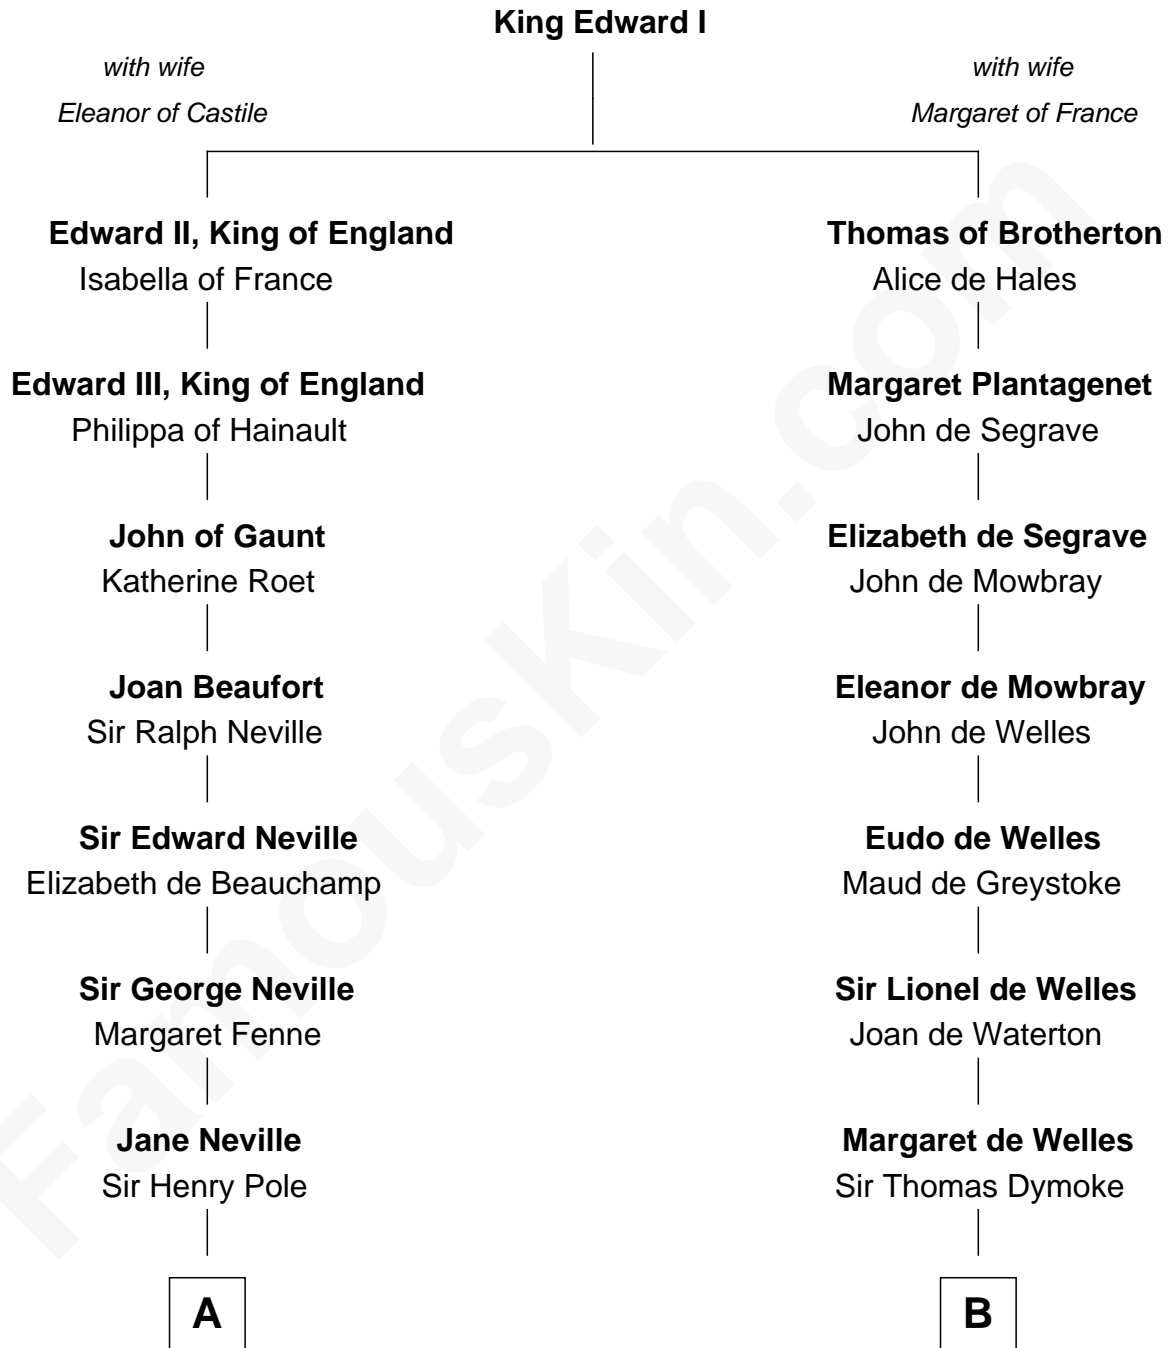

FamousKin.com Relationship Chart of

Prince William

Prince of Wales

20th cousin 1 time removed of

Robert Frost

Poet and Playwright

C

Charles Robert Spencer

Margaret Baring

Albert Edward John Spencer

Cynthia Elinor Beatrix Hamilton

Edward John Spencer

Frances Ruth Burke Roche

Princess Diana Frances Spencer

Charles III, King of the United Kingdom

Prince William