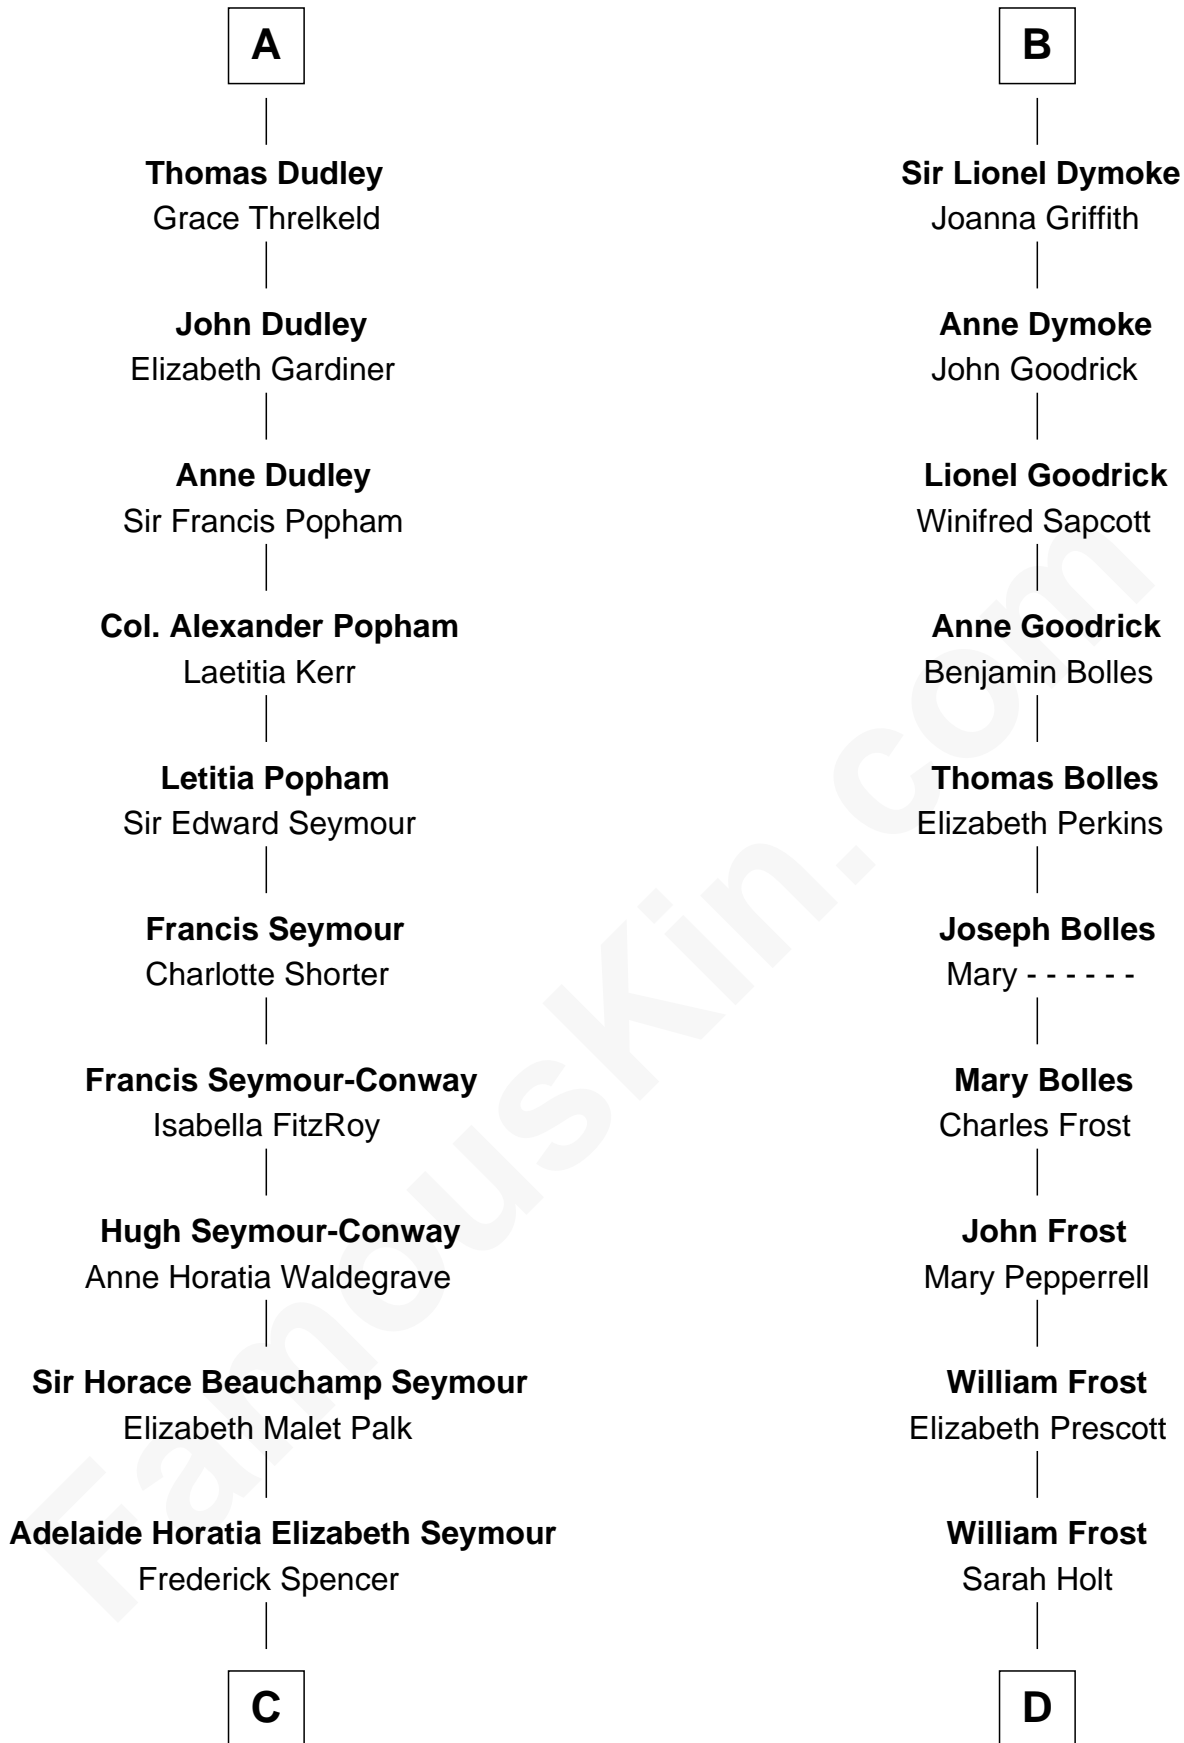

FamousKin.com Relationship Chart of

Prince William

Prince of Wales

20th cousin 1 time removed of

Robert Frost

Poet and Playwright

Sir Patrick de Chaworth

Isabella de Beauchamp

C

Charles Robert Spencer

Margaret Baring

Albert Edward John Spencer

Cynthia Elinor Beatrix Hamilton

Edward John Spencer

Frances Ruth Burke Roche

Princess Diana Frances Spencer

Charles III, King of the United Kingdom

Prince William

Prince of Wales

D

Samuel Abbott Frost

Mary Blunt

William Prescott Frost

Judith Colcord