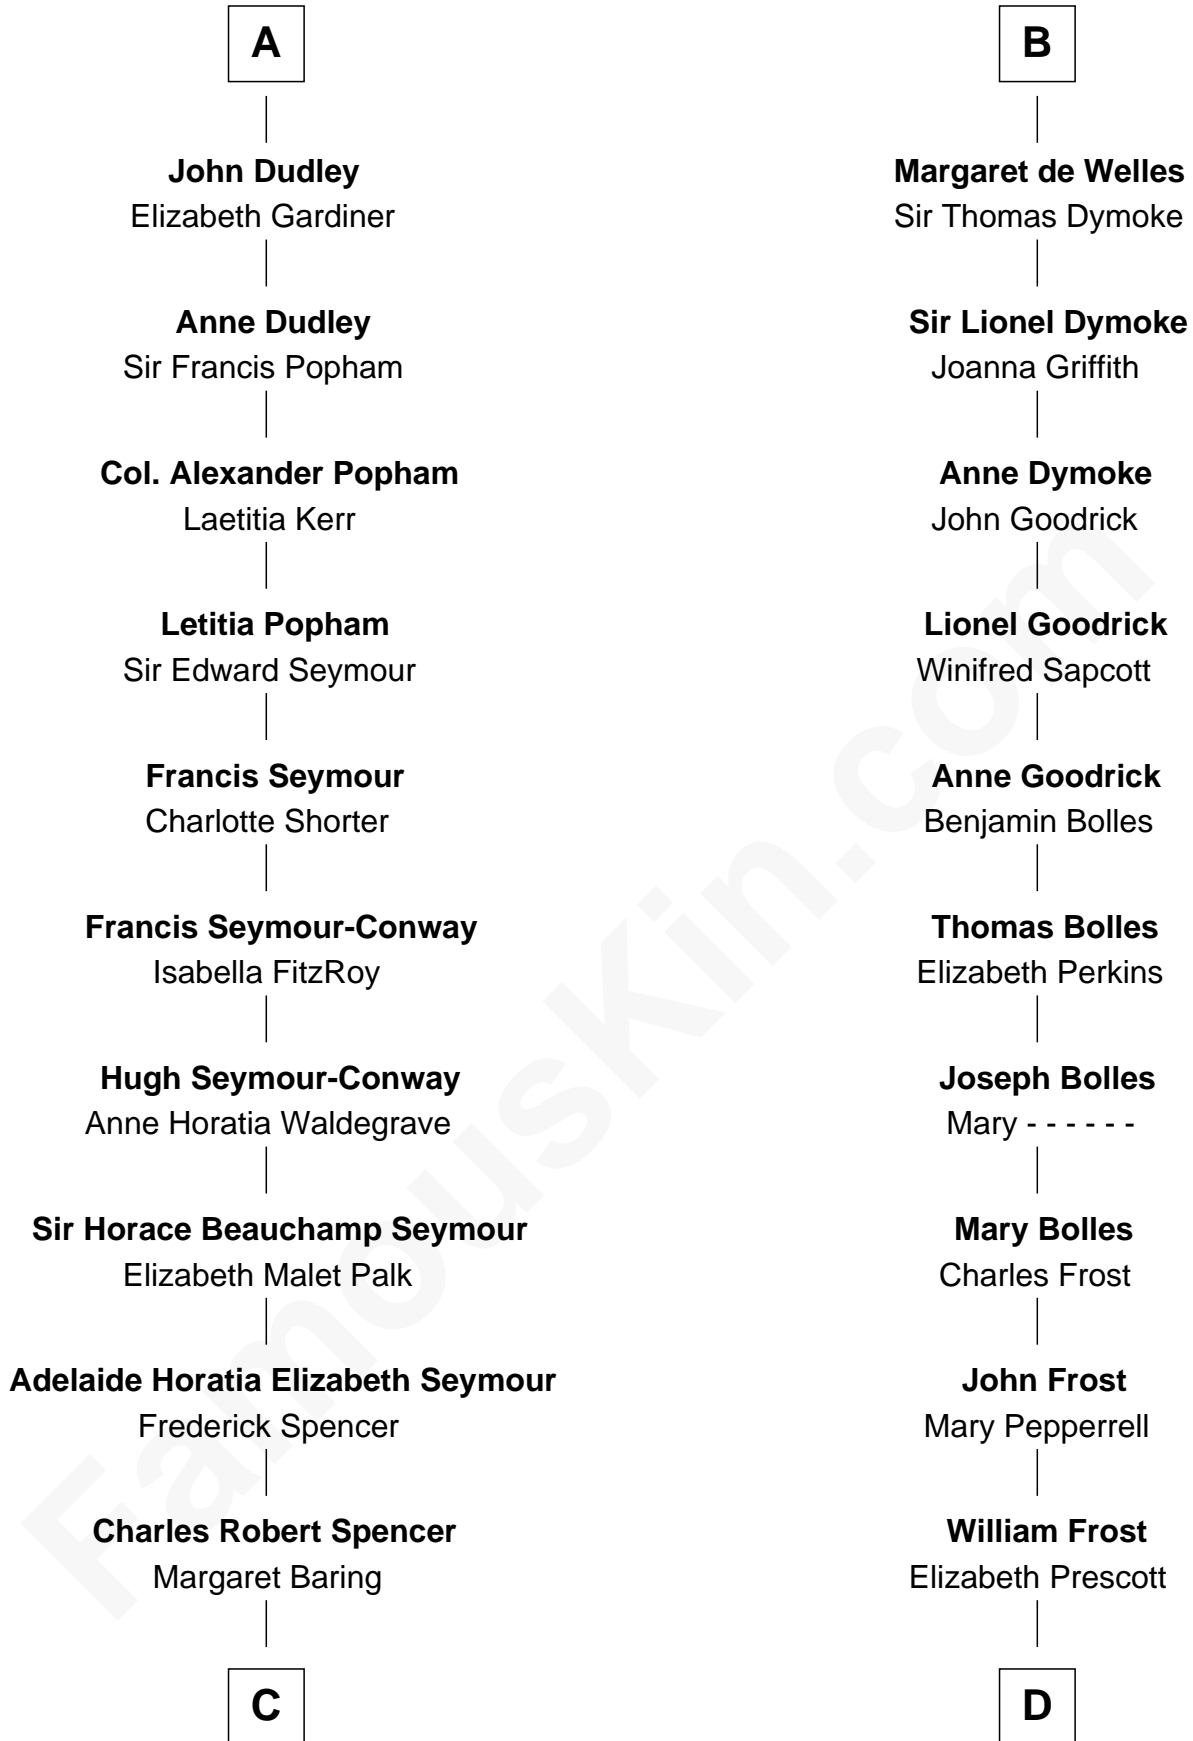

FamousKin.com Relationship Chart of

Prince William

Prince of Wales

20th cousin 1 time removed of

Robert Frost

Poet and Playwright

Roger la Zouche

Margaret - - - - -

Eudo la Zouche
Milicent de Cantilupe

Eve la Zouche
Sir Maurice de Berkeley

Thomas de Berkeley
Katherine de Clyvedon

Sir John Berkeley
Elizabeth Betteshorne

Elizabeth Berkeley
Sir John Sutton

Sir Edmund Sutton
Matilda Clifford

Thomas Dudley
Grace Threlkeld

A

Eudo la Zouche
Milicent de Cantilupe

Eve la Zouche
Sir Maurice de Berkeley

Isabel de Berkeley
Sir Robert de Clifford

Sir Roger de Clifford
Maud de Beauchamp

Katherine de Clifford
Sir Ralph de Greystoke

Maud de Greystoke
Eudo de Welles

Sir Lionel de Welles
Joan de Waterton

B

C

Albert Edward John Spencer
Cynthia Elinor Beatrix Hamilton

Edward John Spencer
Frances Ruth Burke Roche

Princess Diana Frances Spencer
Charles III, King of the United Kingdom