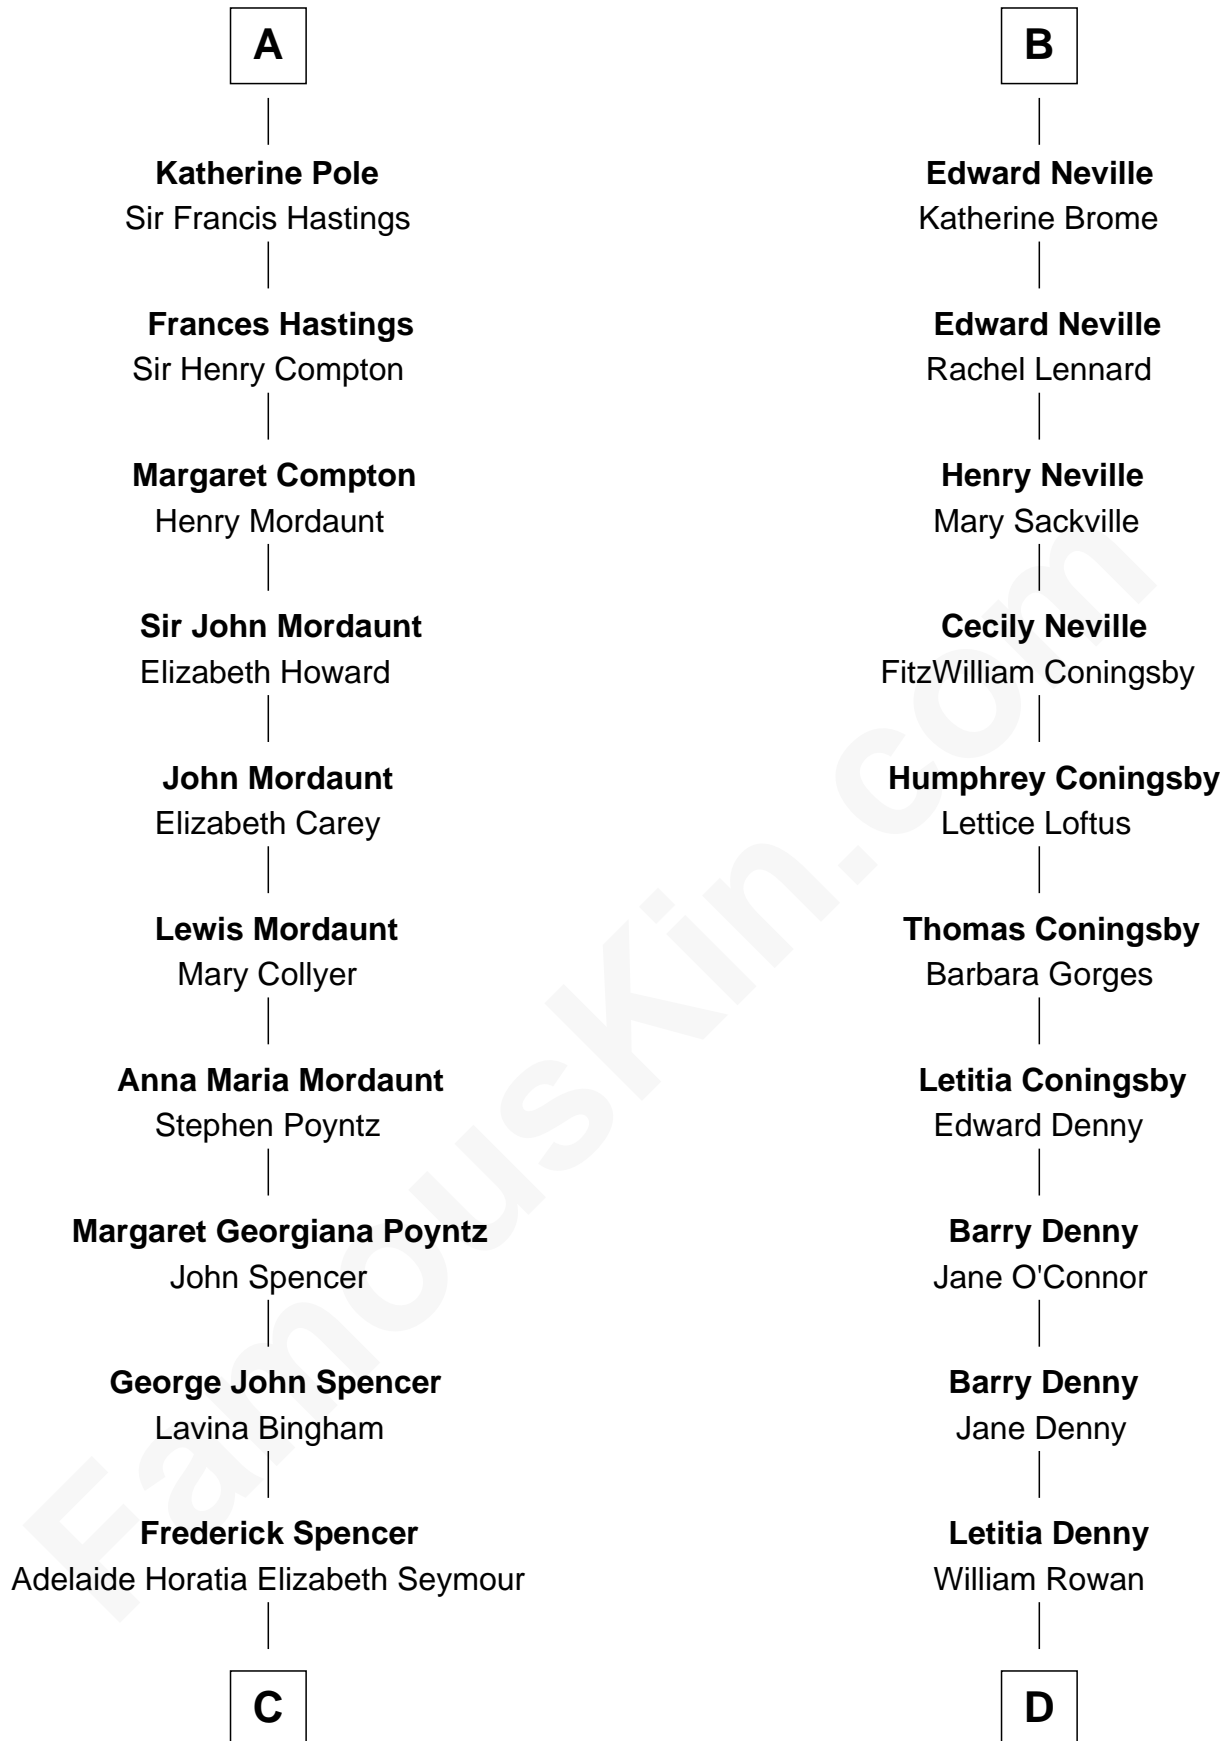

FamousKin.com Relationship Chart of

Prince William

Prince of Wales

20th cousin 1 time removed of

Anthony West

Novelist and writer for the New Yorker

Robert de Neville

Mary FitzRanulph

Elizabeth de Beauchamp

Sir George Neville

Margaret Fenne

Sir Edward Neville

Eleanor Windsor

B

C

Charles Robert Spencer

Margaret Baring

Albert Edward John Spencer

Cynthia Elinor Beatrix Hamilton

Edward John Spencer

Frances Ruth Burke Roche

Princess Diana Frances Spencer

Charles III, King of the United Kingdom

Prince William