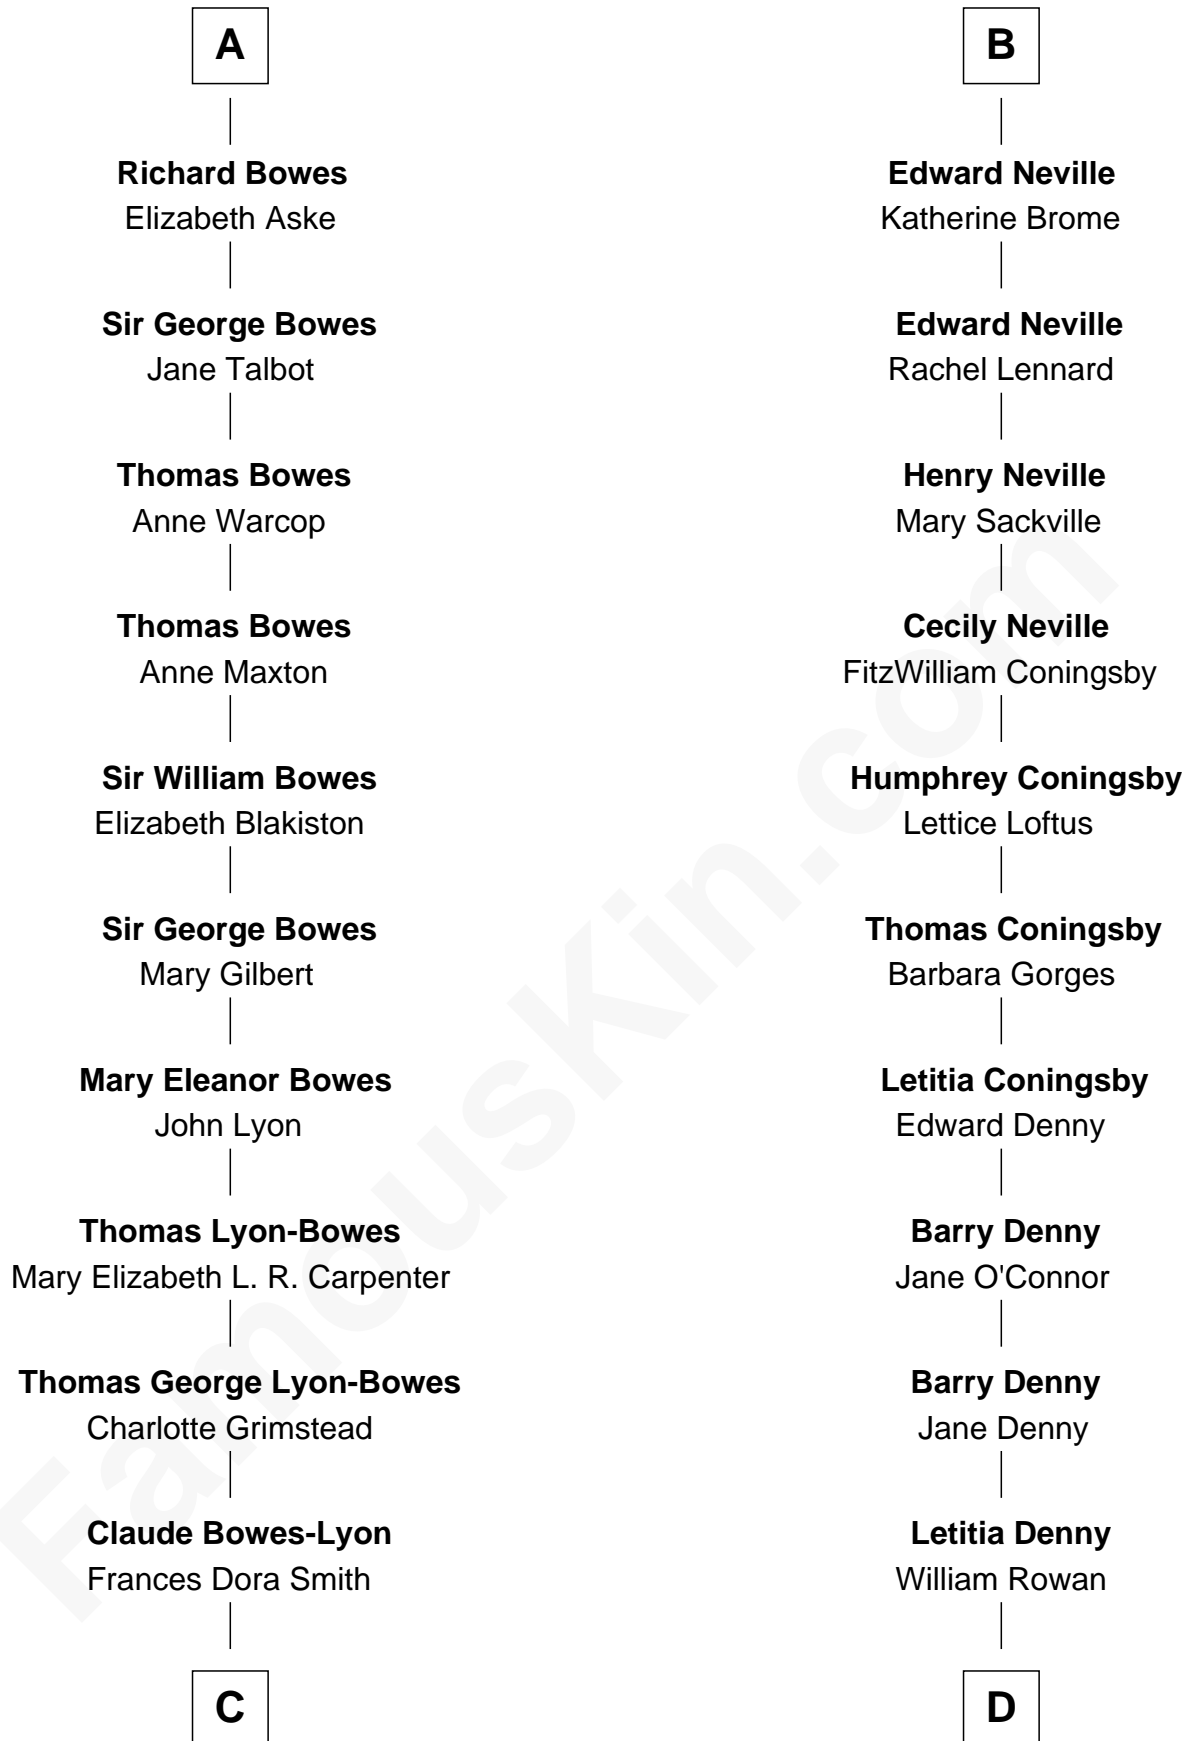

# FamousKin.com Relationship Chart of

**Prince William**

*Prince of Wales*

20th cousin 1 time removed of

**Anthony West**

*Novelist and writer for the New Yorker*

**Sir Edmund Mortimer**

Margaret de Fiennes

**C**

**Claude George Bowes-Lyon**  
Cecilia Nina Cavendish-Bentinck

**Elizabeth Bowes-Lyon**  
George VI, King of the United Kingdom

**Elizabeth II, Queen of the United Kingdom**  
Prince Philip of Edinburgh

**Charles III, King of the United Kingdom**  
Princess Diana Frances Spencer

**Prince William**  
*Prince of Wales*

**D**

**Arabella Rowan**  
Charles George Fairfield

**Charles Fairfield**  
Isabella Campbell Mackenzie