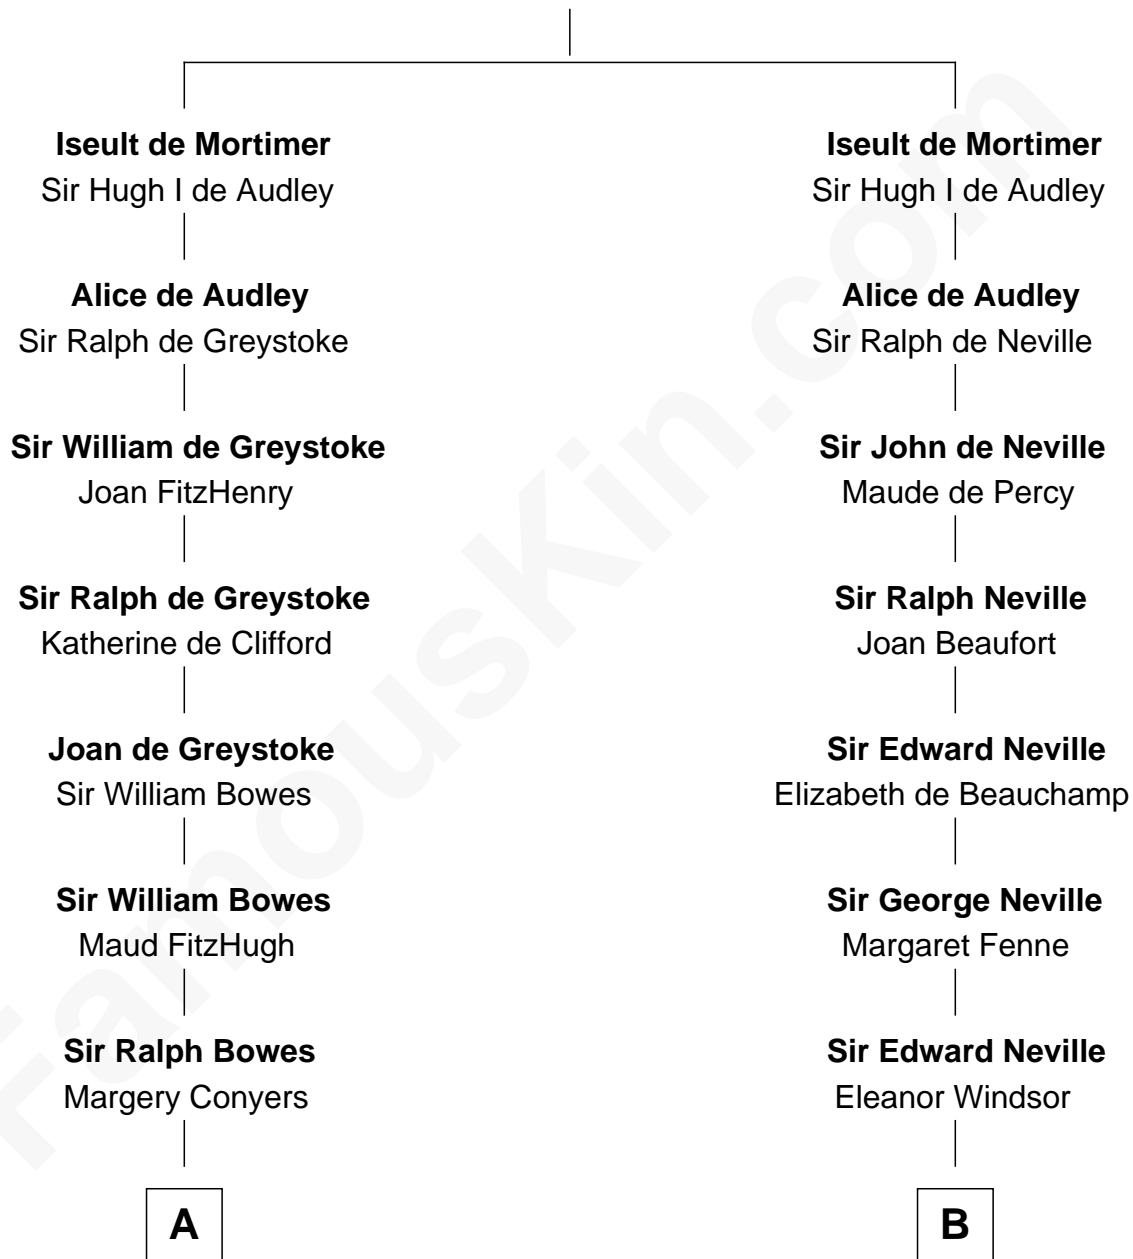

# FamousKin.com Relationship Chart of

**Prince William**

*Prince of Wales*

20th cousin 1 time removed of

**Anthony West**

*Novelist and writer for the New Yorker*

**Sir Edmund Mortimer**

Margaret de Fiennes

**C**

**Claude George Bowes-Lyon**  
Cecilia Nina Cavendish-Bentinck

**Elizabeth Bowes-Lyon**  
George VI, King of the United Kingdom

**Elizabeth II, Queen of the United Kingdom**  
Prince Philip of Edinburgh

**Charles III, King of the United Kingdom**  
Princess Diana Frances Spencer

**Prince William**  
*Prince of Wales*

**D**

**Arabella Rowan**  
Charles George Fairfield

**Charles Fairfield**  
Isabella Campbell Mackenzie