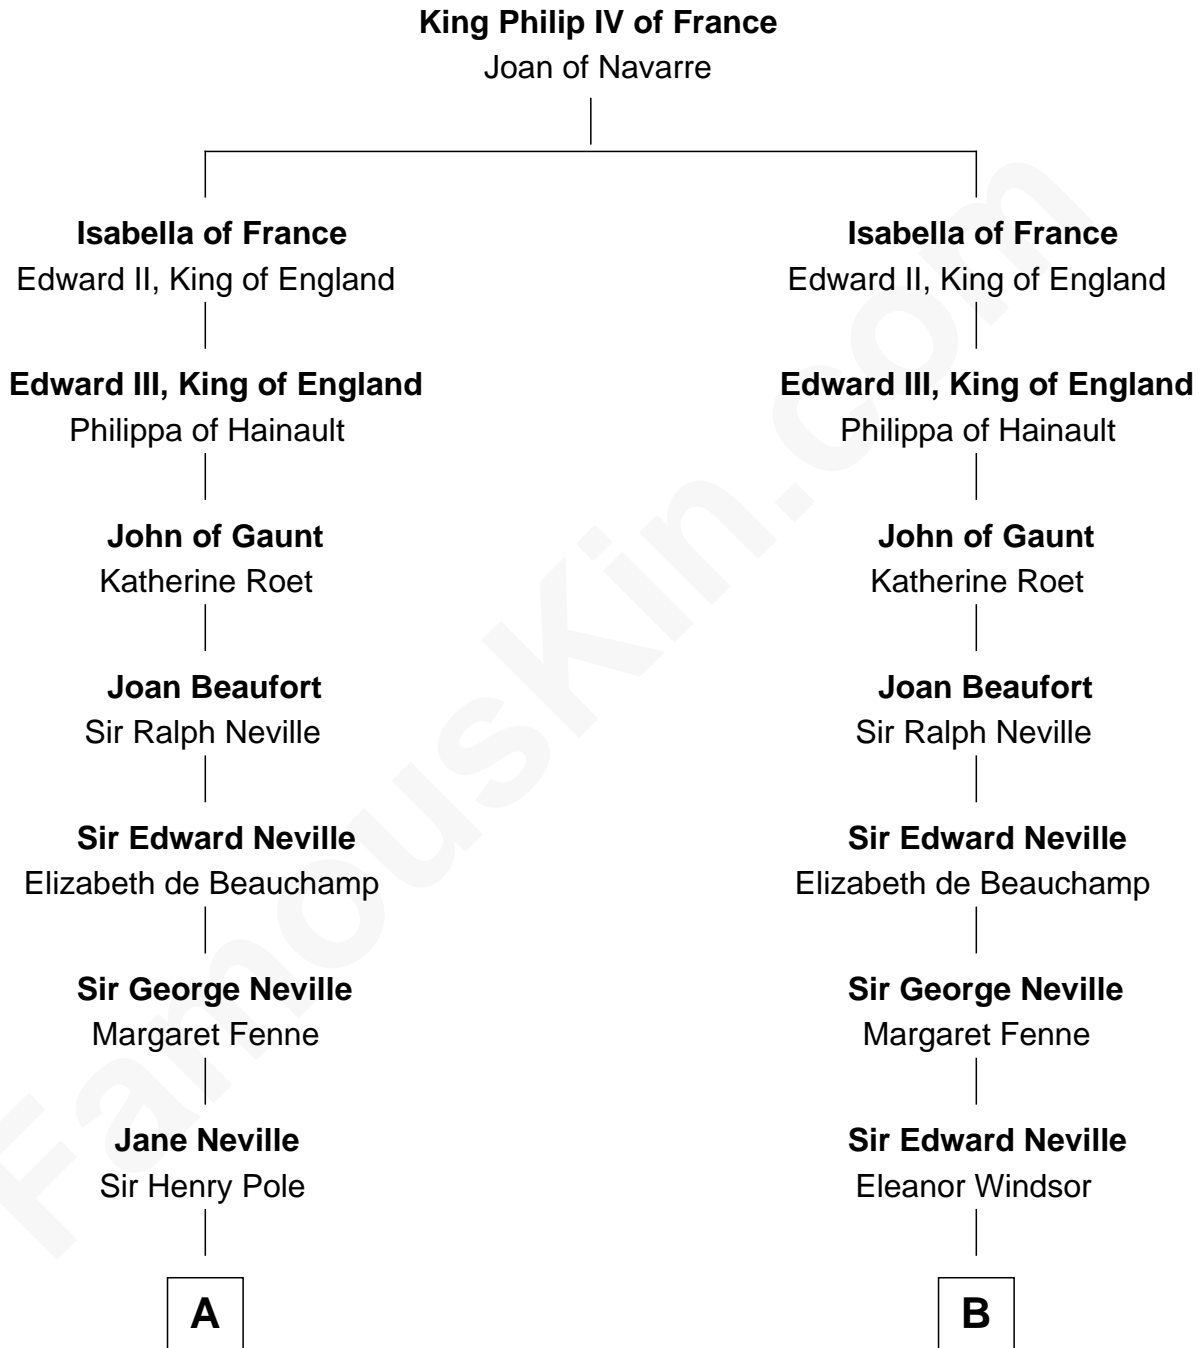

# FamousKin.com Relationship Chart of

**Prince William**

*Prince of Wales*

20th cousin 1 time removed of

**Anthony West**

*Novelist and writer for the New Yorker*

**C**

**Charles Robert Spencer**

Margaret Baring

**Albert Edward John Spencer**

Cynthia Elinor Beatrix Hamilton

**Edward John Spencer**

Frances Ruth Burke Roche

**Princess Diana Frances Spencer**

Charles III, King of the United Kingdom

**Prince William**

*Prince of Wales*

**D**

**Arabella Rowan**

Charles George Fairfield

**Charles Fairfield**

Isabella Campbell Mackenzie

**Cicily Isabel Fairfield**

Herbert George Wells