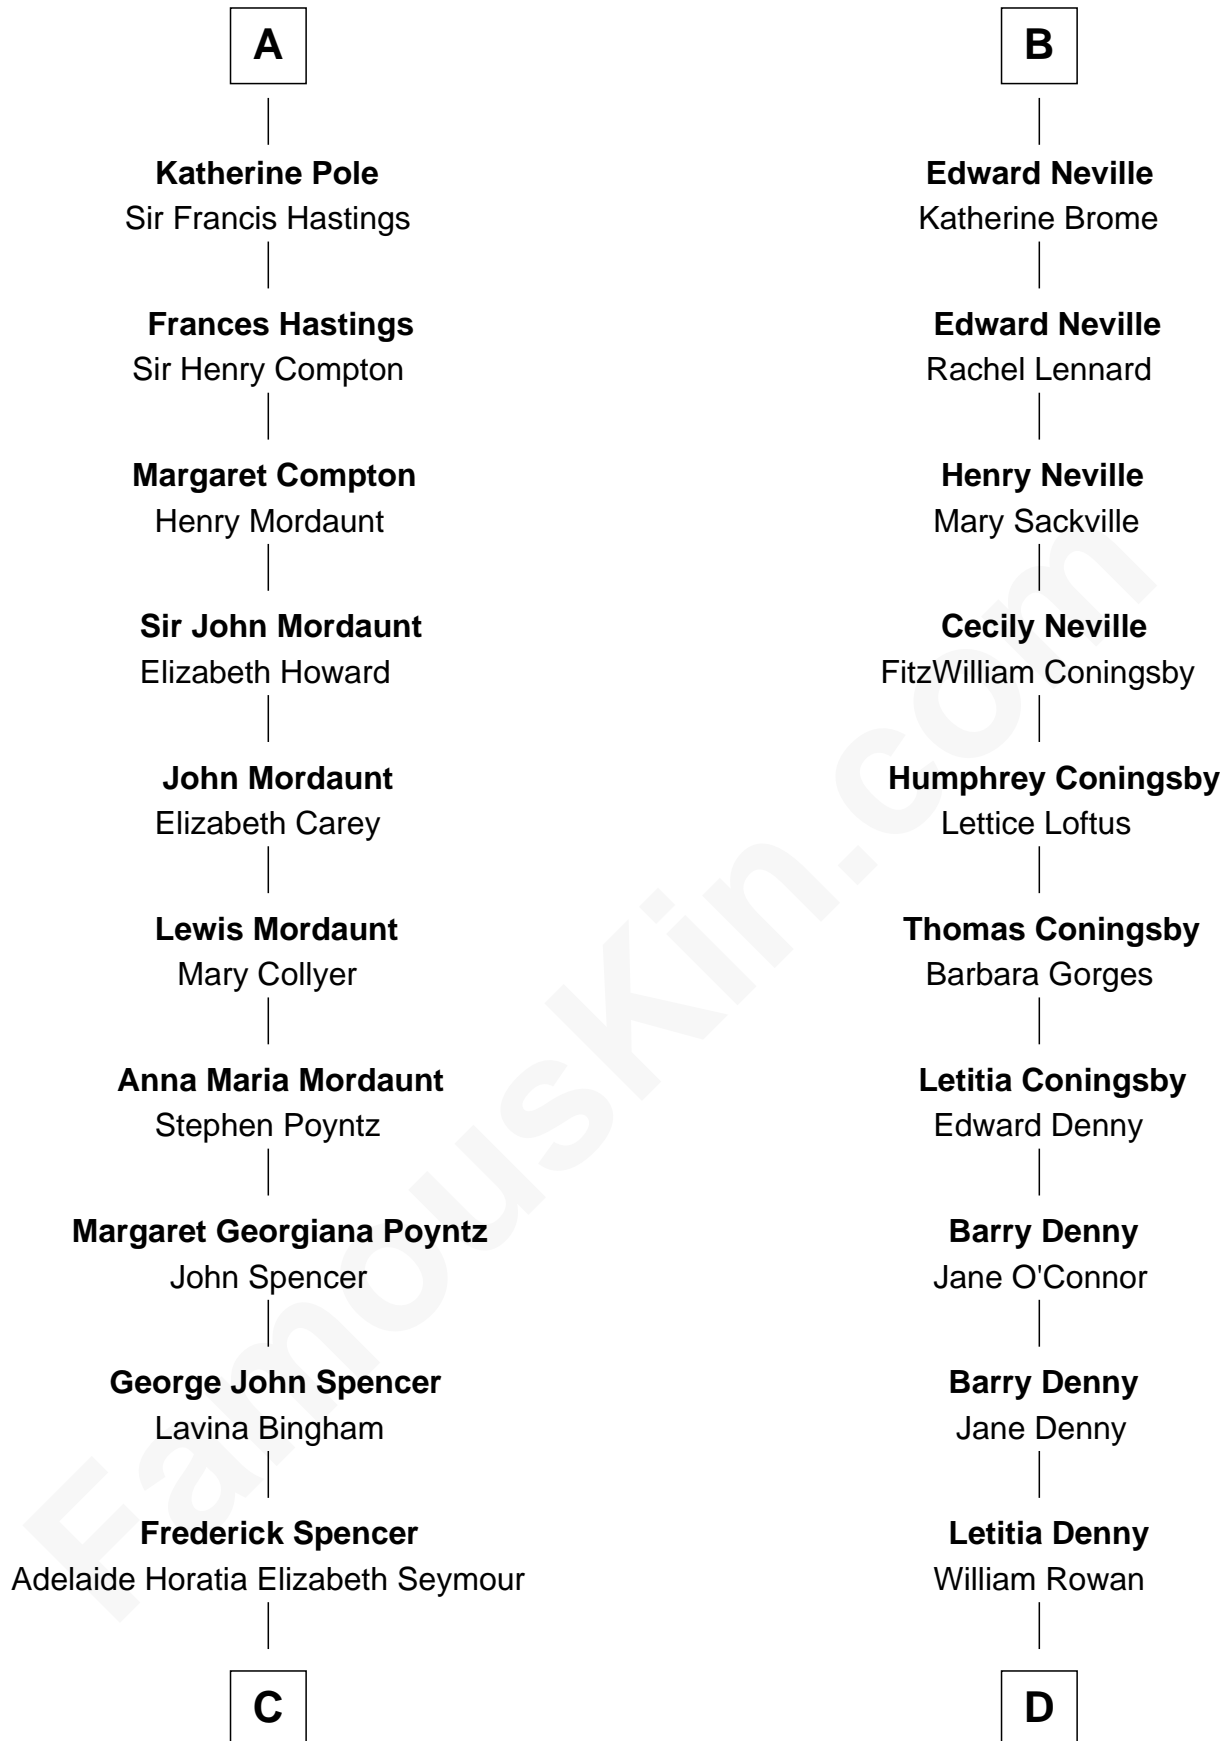

# FamousKin.com Relationship Chart of

**Prince William**

*Prince of Wales*

20th cousin 1 time removed of

**Anthony West**

*Novelist and writer for the New Yorker*

**C**

**Charles Robert Spencer**

Margaret Baring

**Albert Edward John Spencer**

Cynthia Elinor Beatrix Hamilton

**Edward John Spencer**

Frances Ruth Burke Roche

**Princess Diana Frances Spencer**

Charles III, King of the United Kingdom

**Prince William**

*Prince of Wales*

**D**

**Arabella Rowan**

Charles George Fairfield

**Charles Fairfield**

Isabella Campbell Mackenzie

**Cicily Isabel Fairfield**

Herbert George Wells