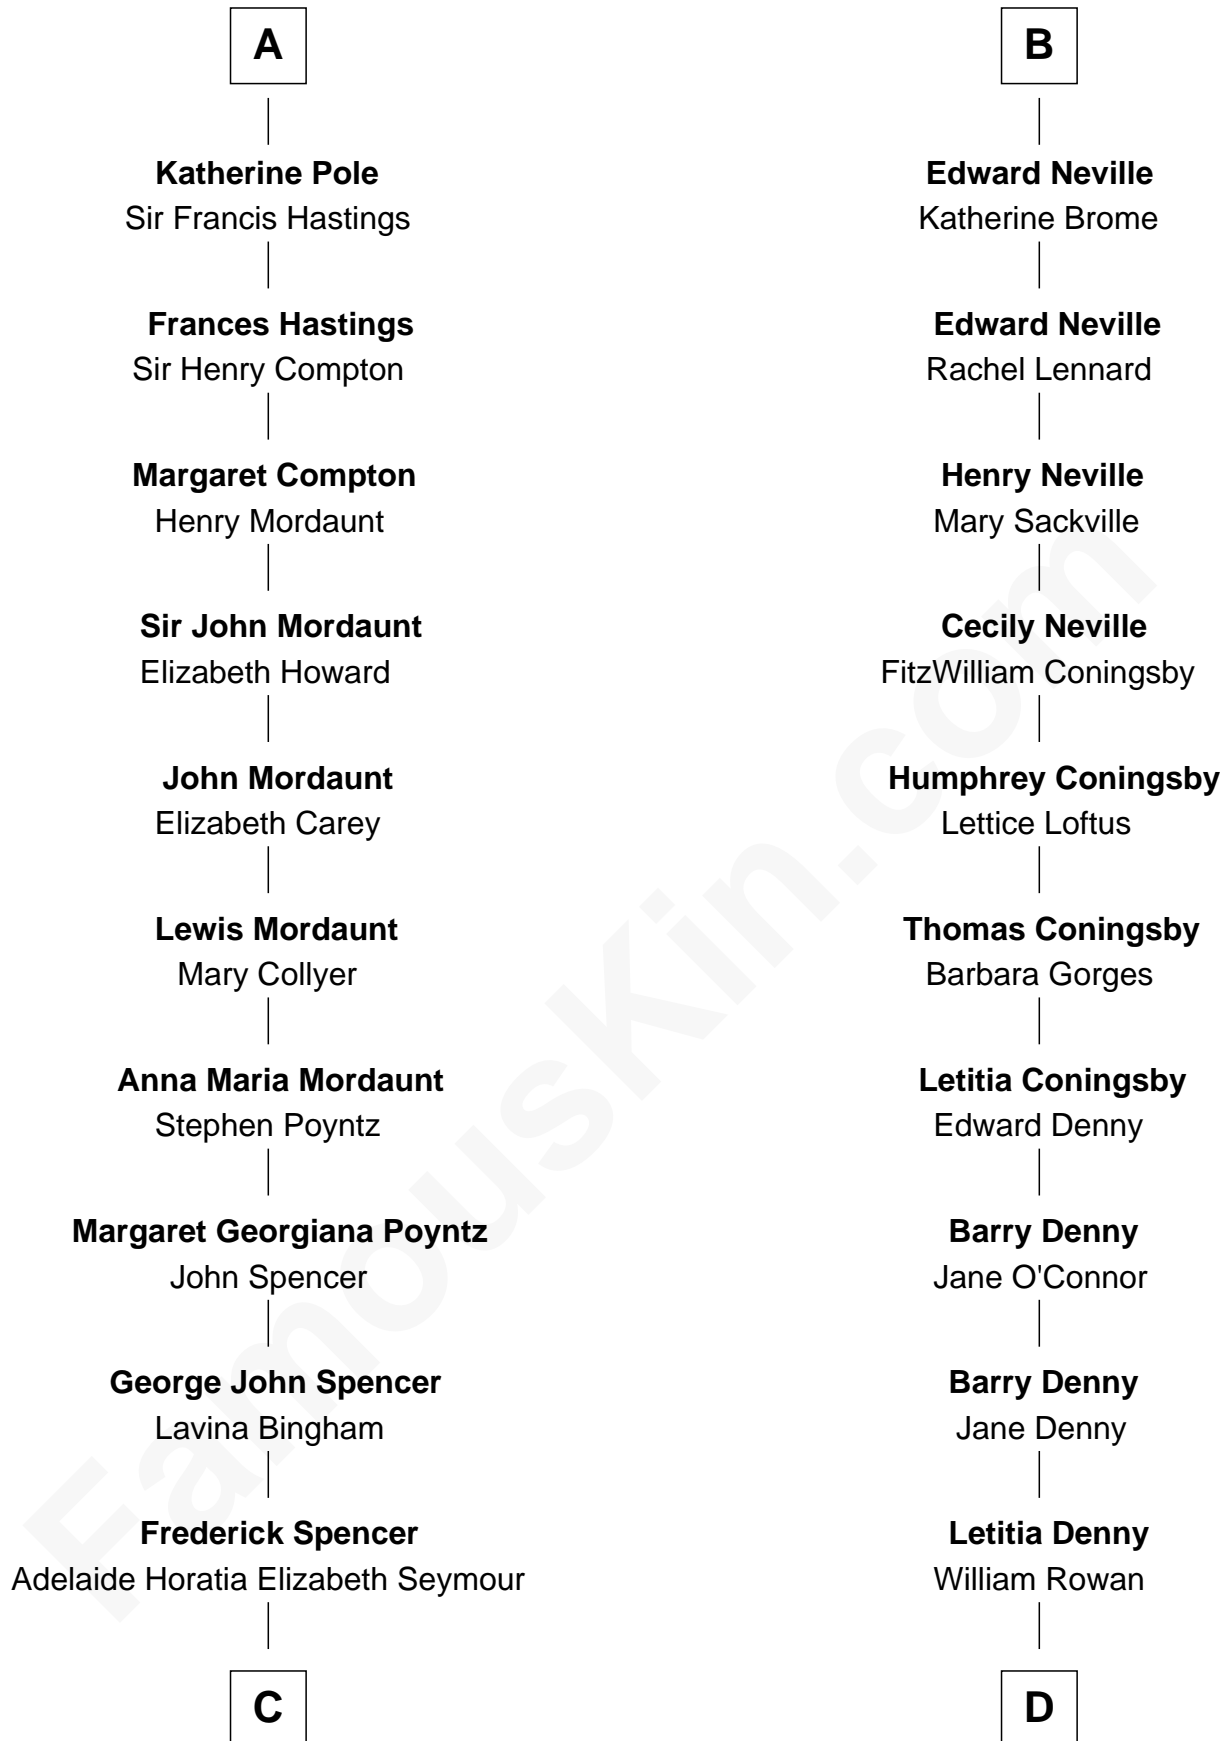

FamousKin.com Relationship Chart of

Prince William

Prince of Wales

20th cousin 1 time removed of

Anthony West

Novelist and writer for the New Yorker

C

Charles Robert Spencer

Margaret Baring

Albert Edward John Spencer

Cynthia Elinor Beatrix Hamilton

Edward John Spencer

Frances Ruth Burke Roche

Princess Diana Frances Spencer

Charles III, King of the United Kingdom

Prince William