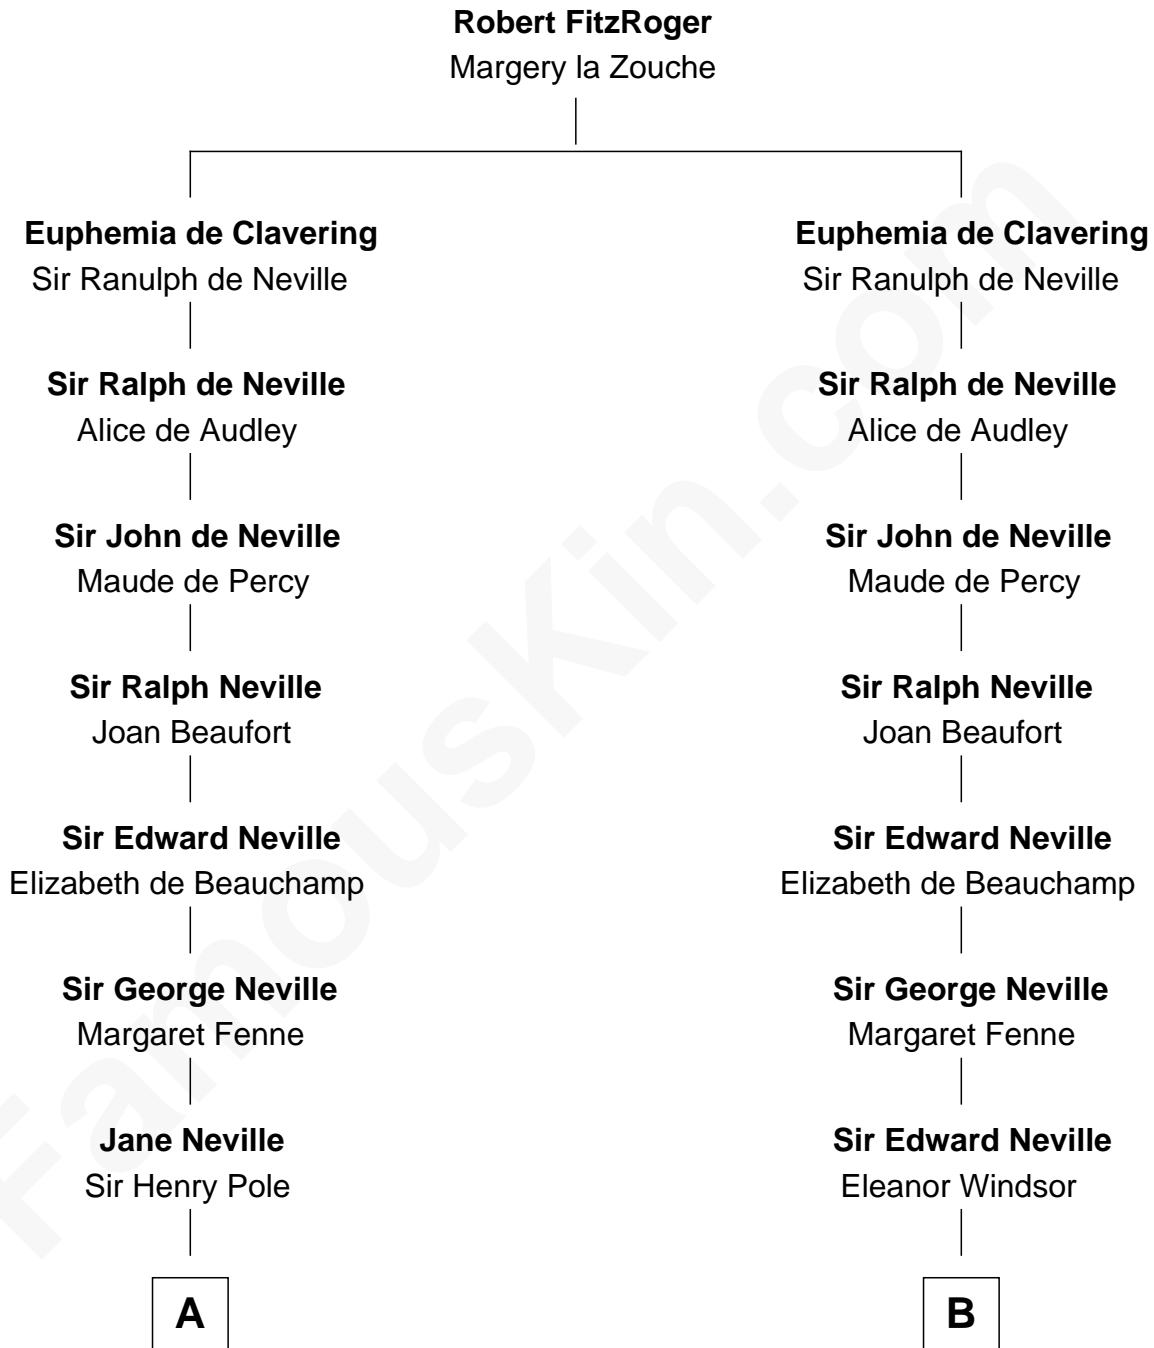

FamousKin.com Relationship Chart of

Prince William

Prince of Wales

20th cousin 1 time removed of

Anthony West

Novelist and writer for the New Yorker

C

Charles Robert Spencer

Margaret Baring

Albert Edward John Spencer

Cynthia Elinor Beatrix Hamilton

Edward John Spencer

Frances Ruth Burke Roche

Princess Diana Frances Spencer

Charles III, King of the United Kingdom

Prince William