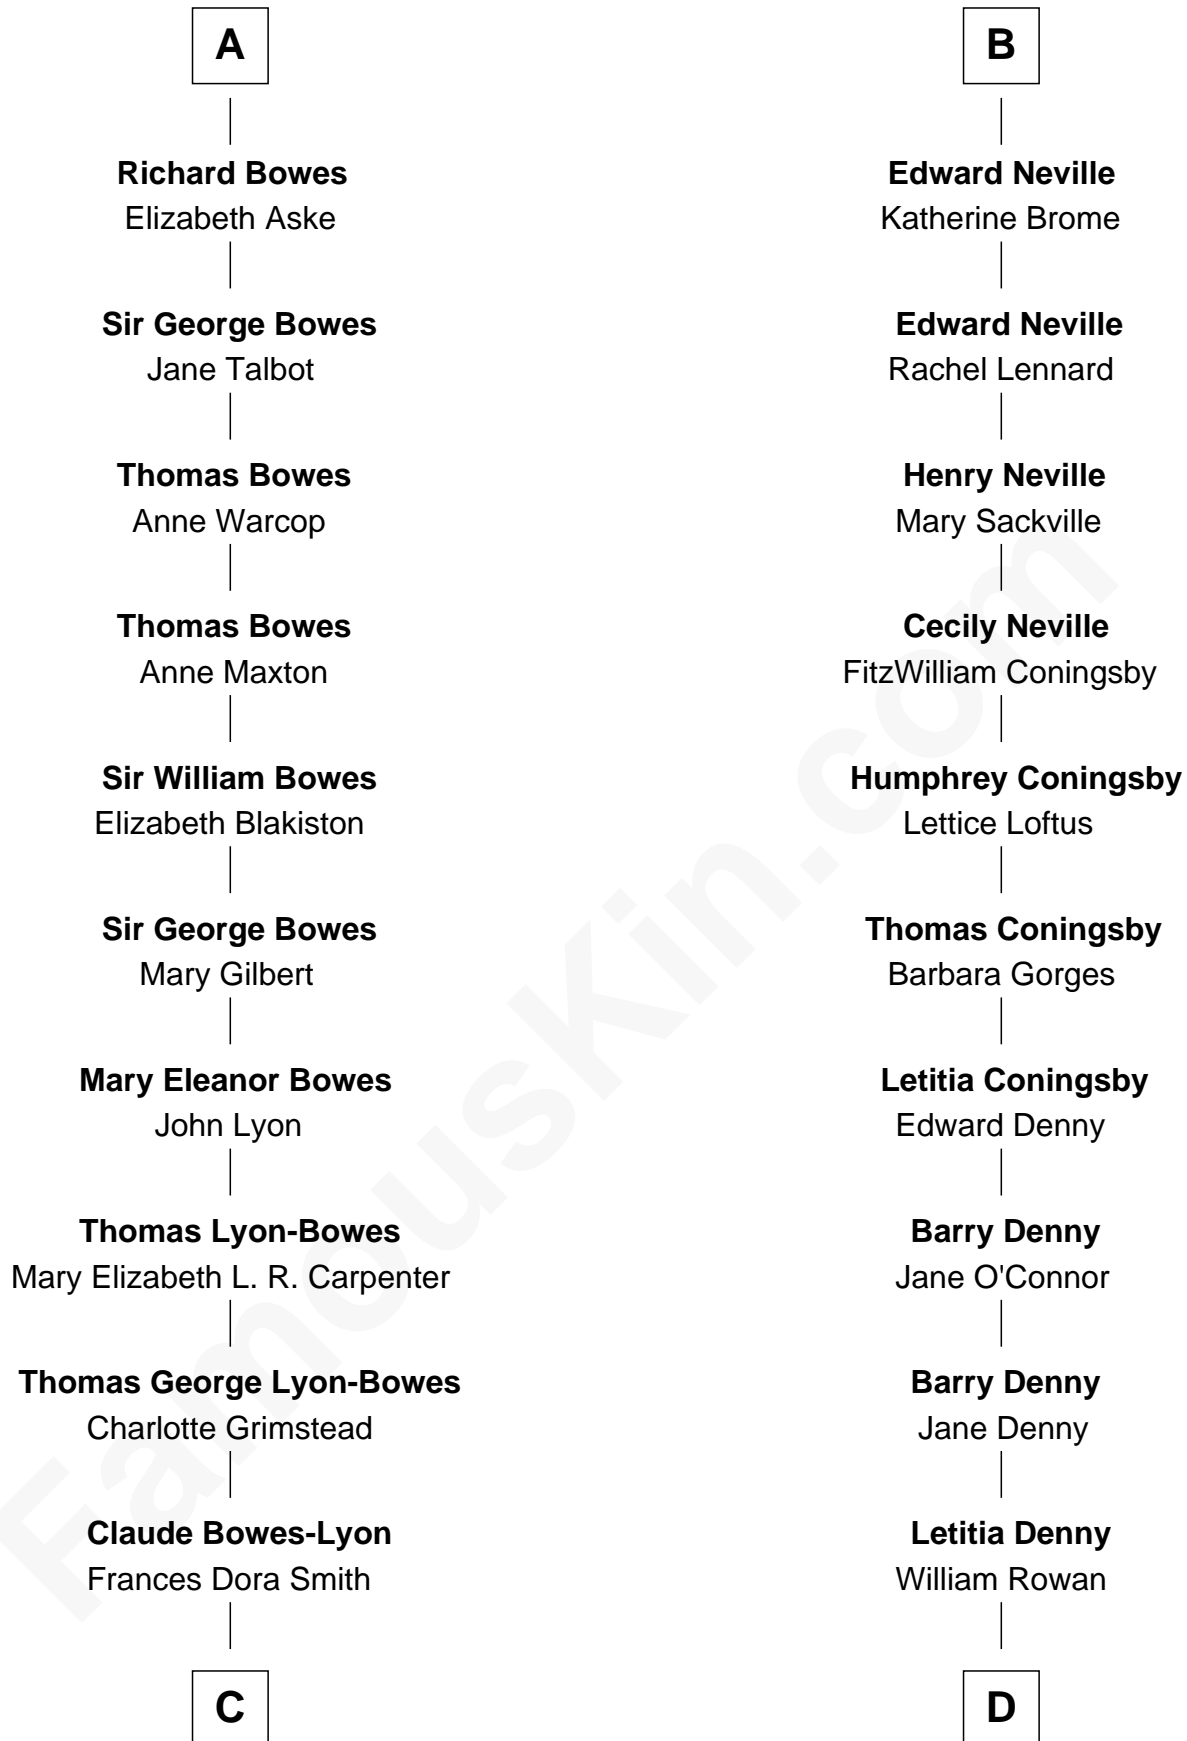

# FamousKin.com Relationship Chart of

**Prince William**

*Prince of Wales*

20th cousin 1 time removed of

**Anthony West**

*Novelist and writer for the New Yorker*

**Sir James de Audley**

Ela Longespee

Elizabeth de Beauchamp

**Sir George Neville**

Margaret Fenne

**Sir Edward Neville**

Eleanor Windsor

**B**

**C**

**Claude George Bowes-Lyon**  
Cecilia Nina Cavendish-Bentinck

**Elizabeth Bowes-Lyon**  
George VI, King of the United Kingdom

**Elizabeth II, Queen of the United Kingdom**  
Prince Philip of Edinburgh

**Charles III, King of the United Kingdom**  
Princess Diana Frances Spencer

**Prince William**  
*Prince of Wales*

**D**

**Arabella Rowan**  
Charles George Fairfield

**Charles Fairfield**  
Isabella Campbell Mackenzie

**Cicily Isabel Fairfield**  
Herbert George Wells

**Anthony West**  
*British Novelist*