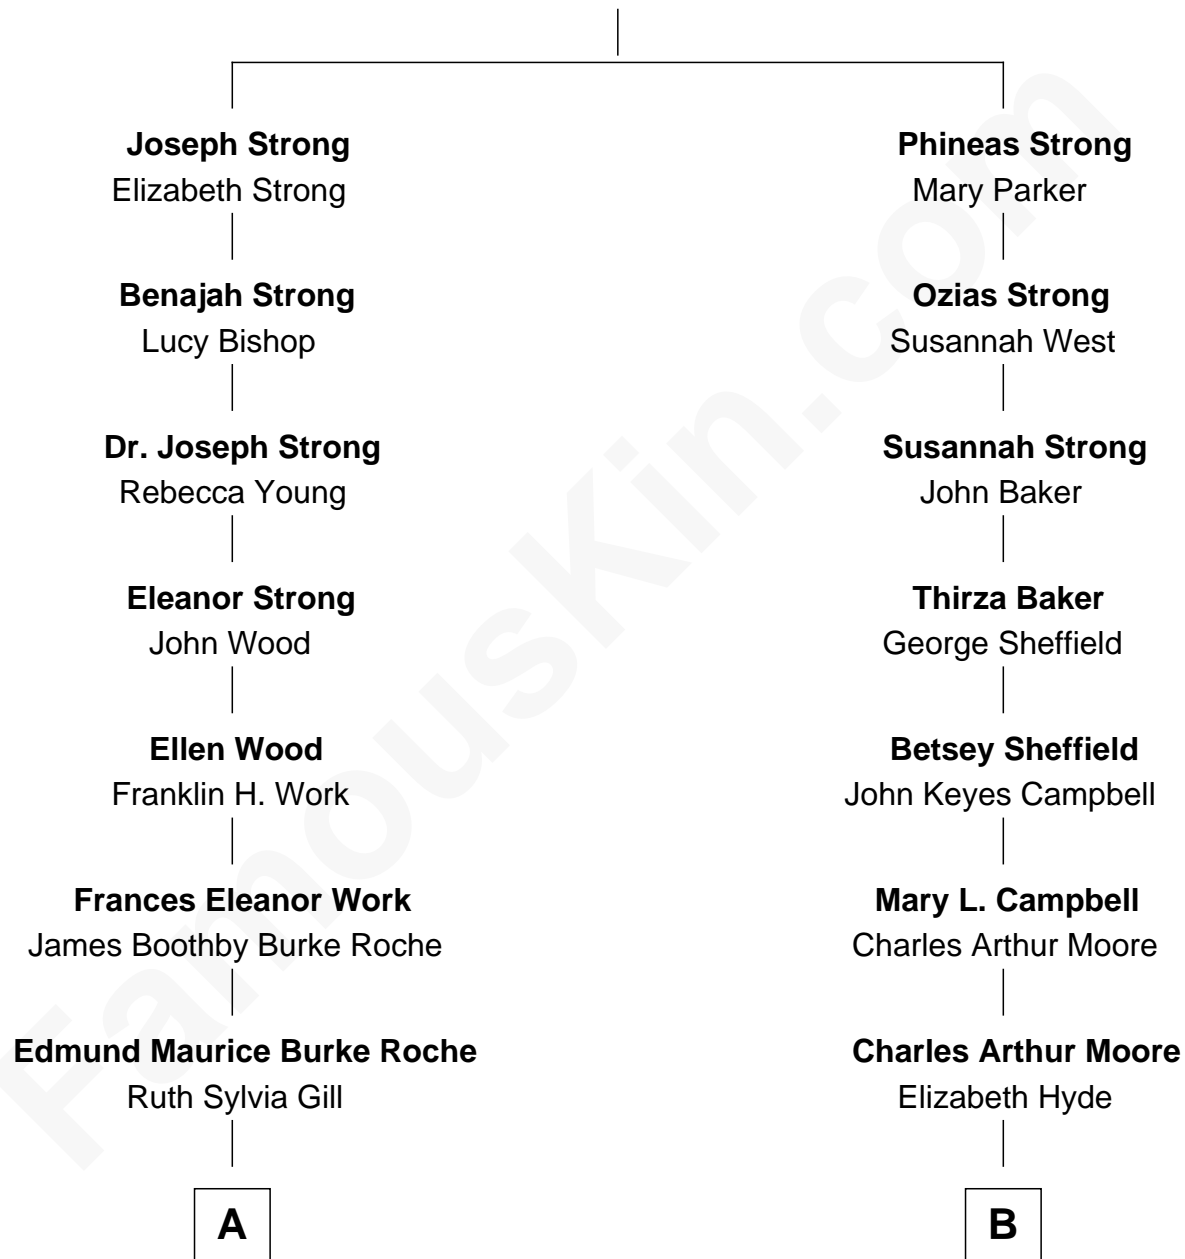

FamousKin.com Relationship Chart of

Prince William

Prince of Wales

8th cousin 1 time removed of

Glenn Close

Movie, Television, and Stage Actress

Joseph Strong

Sarah Allen

A

Frances Ruth Burke Roche

Edward John Spencer

Princess Diana Frances Spencer

Charles III, King of the United Kingdom

Prince William

Prince of Wales

B

Elizabeth Mary H. Moore

Dr. William Taliaferro Close

Glenn Close

Movie, Television, and Stage Actress

FamousKin.com