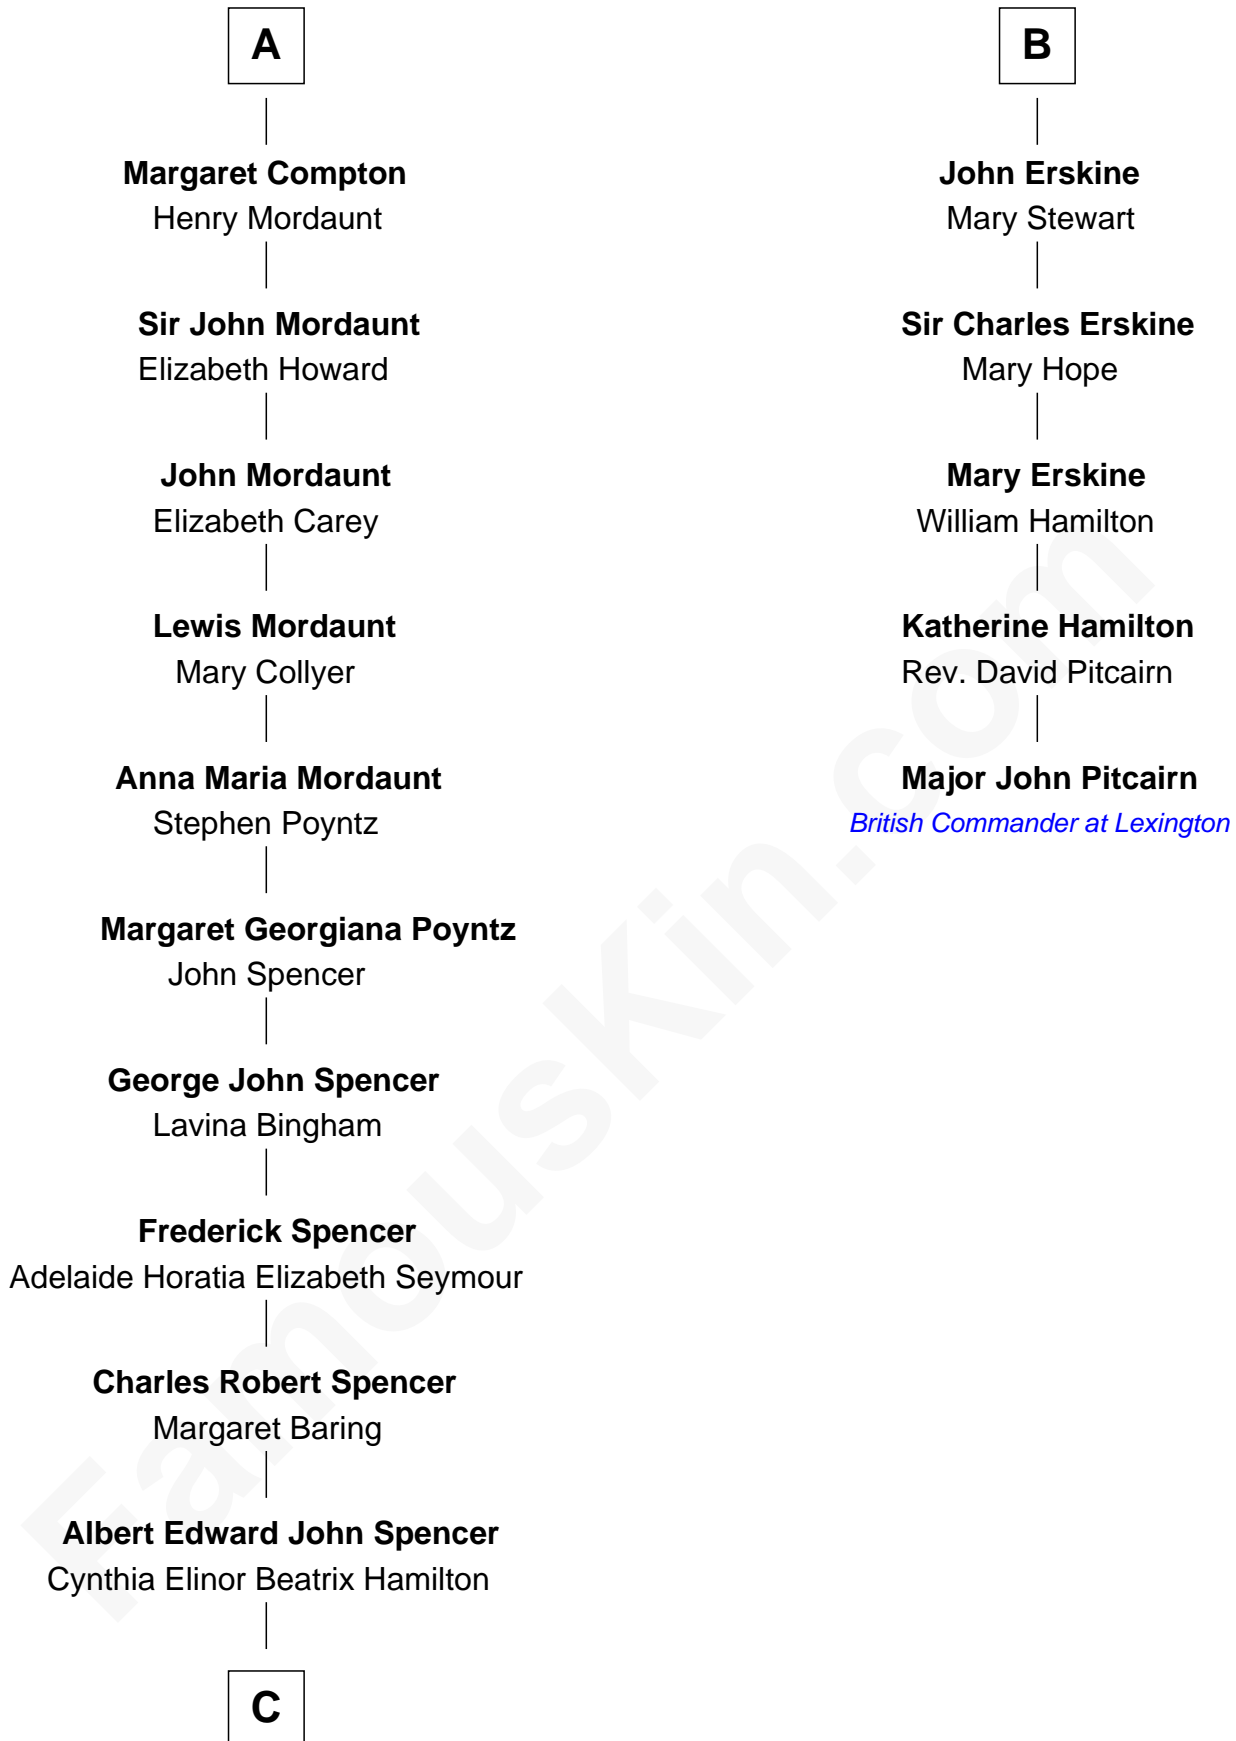

**FamousKin.com**  
**Relationship Chart of**  
**Prince William**  
*Prince of Wales*

11th cousin 8 times removed of

**Major John Pitcairn**  
*British Commander at Battle of Lexington*

**Sir Paon de Roet**

C

Edward John Spencer  
Frances Ruth Burke Roche

Princess Diana Frances Spencer  
Charles III, King of the United Kingdom

Prince William  
*Prince of Wales*

FamousKin.com