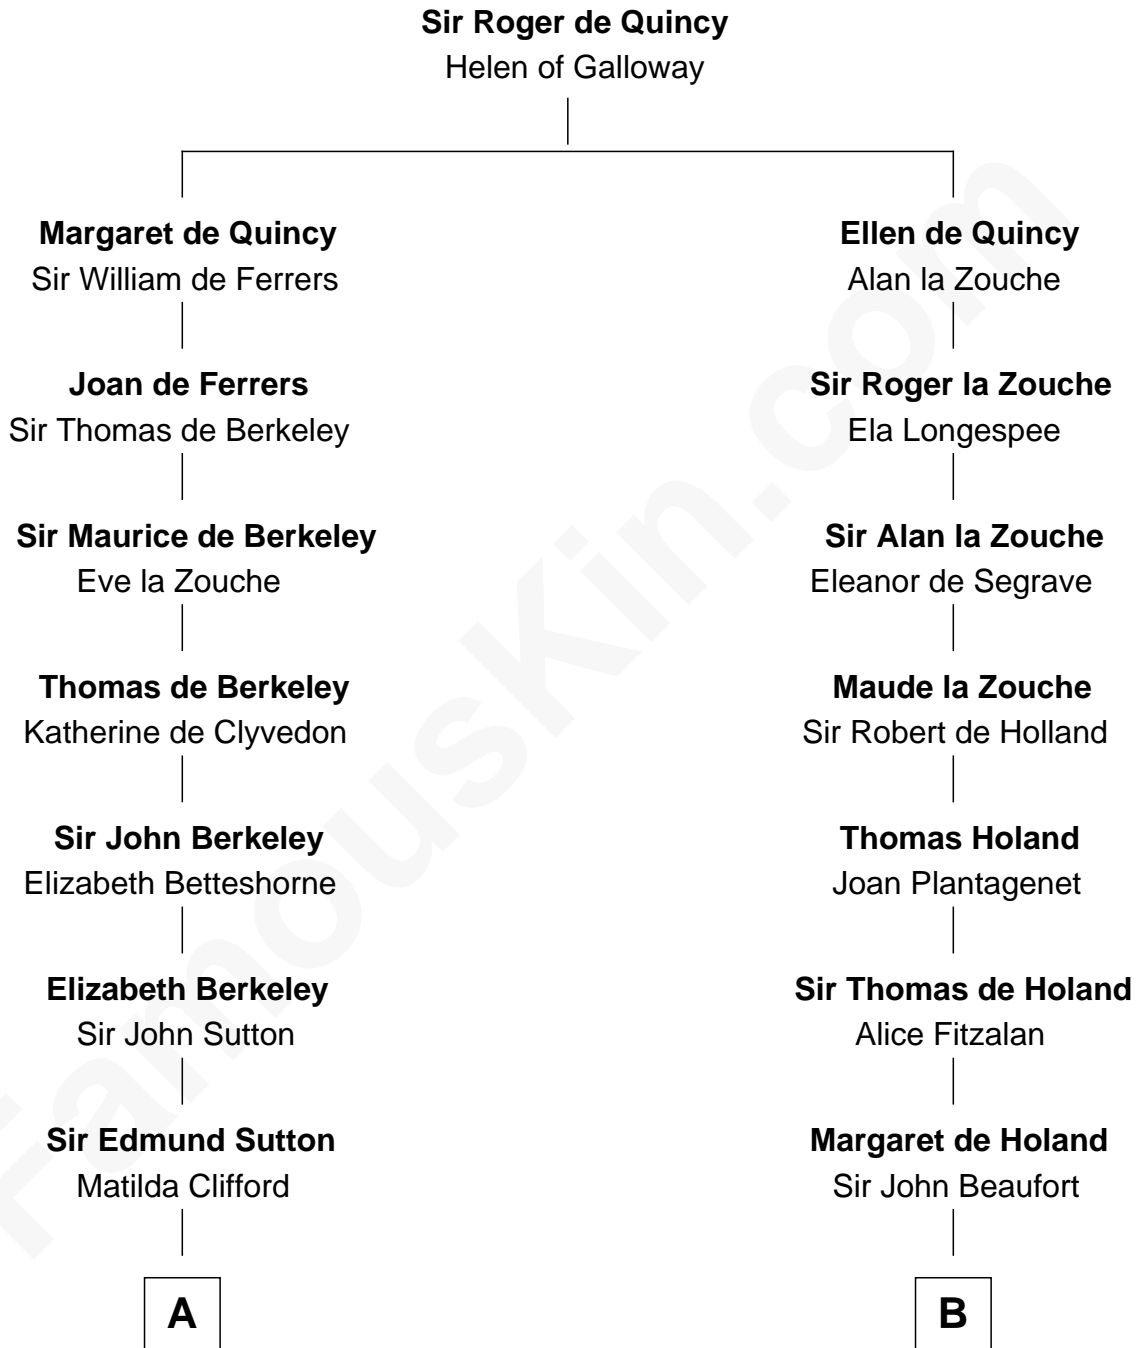

FamousKin.com

Relationship Chart of

Prince William

Prince of Wales

16th cousin 5 times removed of

Major John Pitcairn
British Commander at Battle of Lexington

C

—
Charles Robert Spencer

Margaret Baring

—
Albert Edward John Spencer

Cynthia Elinor Beatrix Hamilton

—
Edward John Spencer

Frances Ruth Burke Roche

—
Princess Diana Frances Spencer

Charles III, King of the United Kingdom

—
Prince William