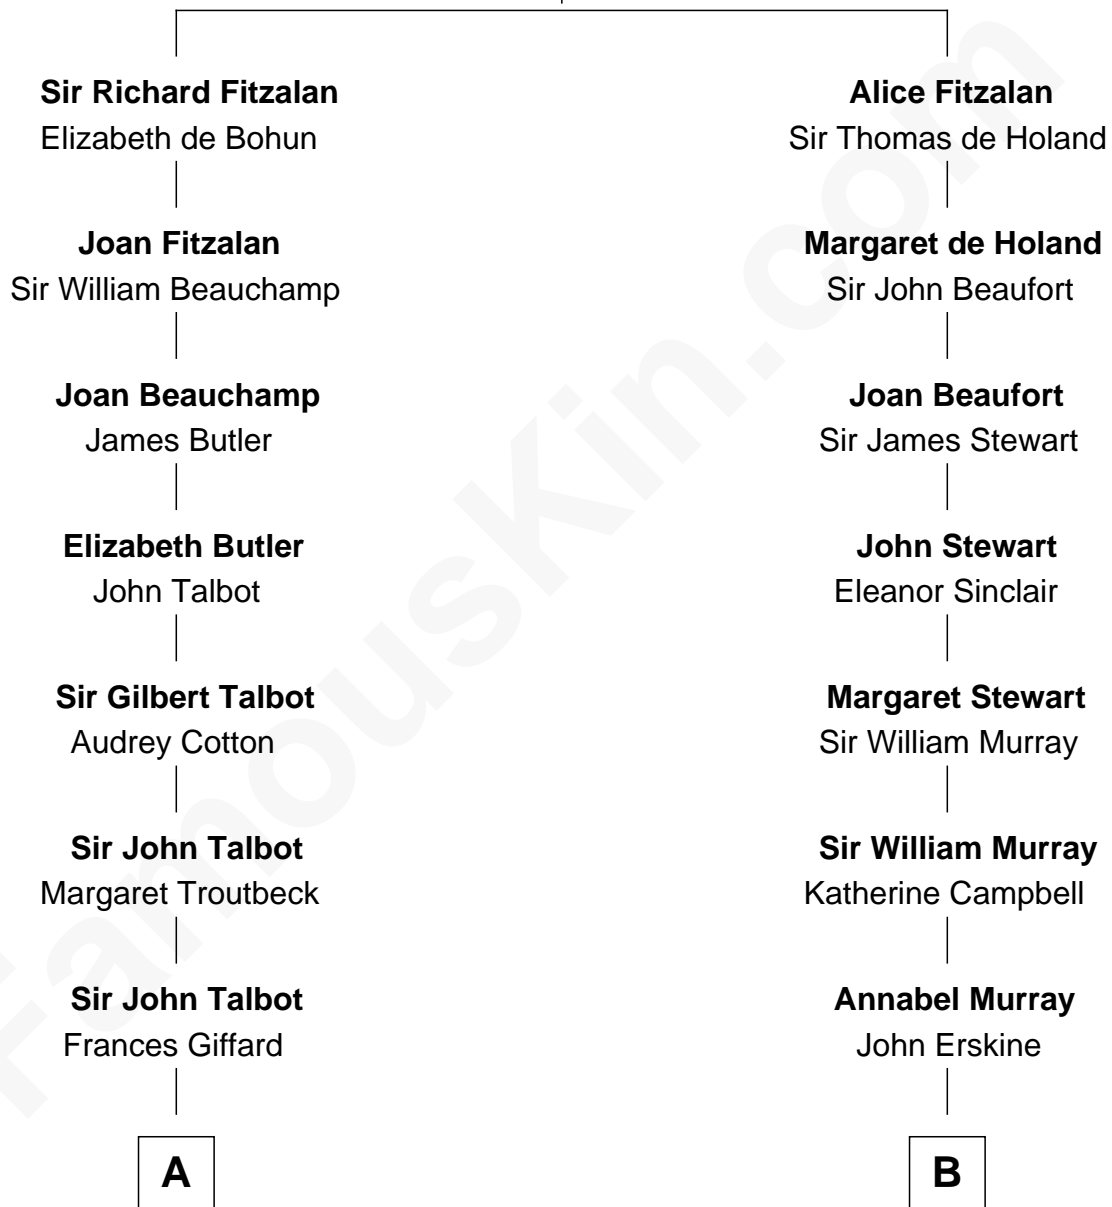

FamousKin.com Relationship Chart of

Prince William

Prince of Wales

11th cousin 9 times removed of

Major John Pitcairn

British Commander at Battle of Lexington

Richard Fitzalan
Eleanor Plantagenet

C

Elizabeth Bowes-Lyon

George VI, King of the United Kingdom

Elizabeth II, Queen of the United Kingdom

Prince Philip of Edinburgh

Charles III, King of the United Kingdom

Princess Diana Frances Spencer

Prince William

Prince of Wales