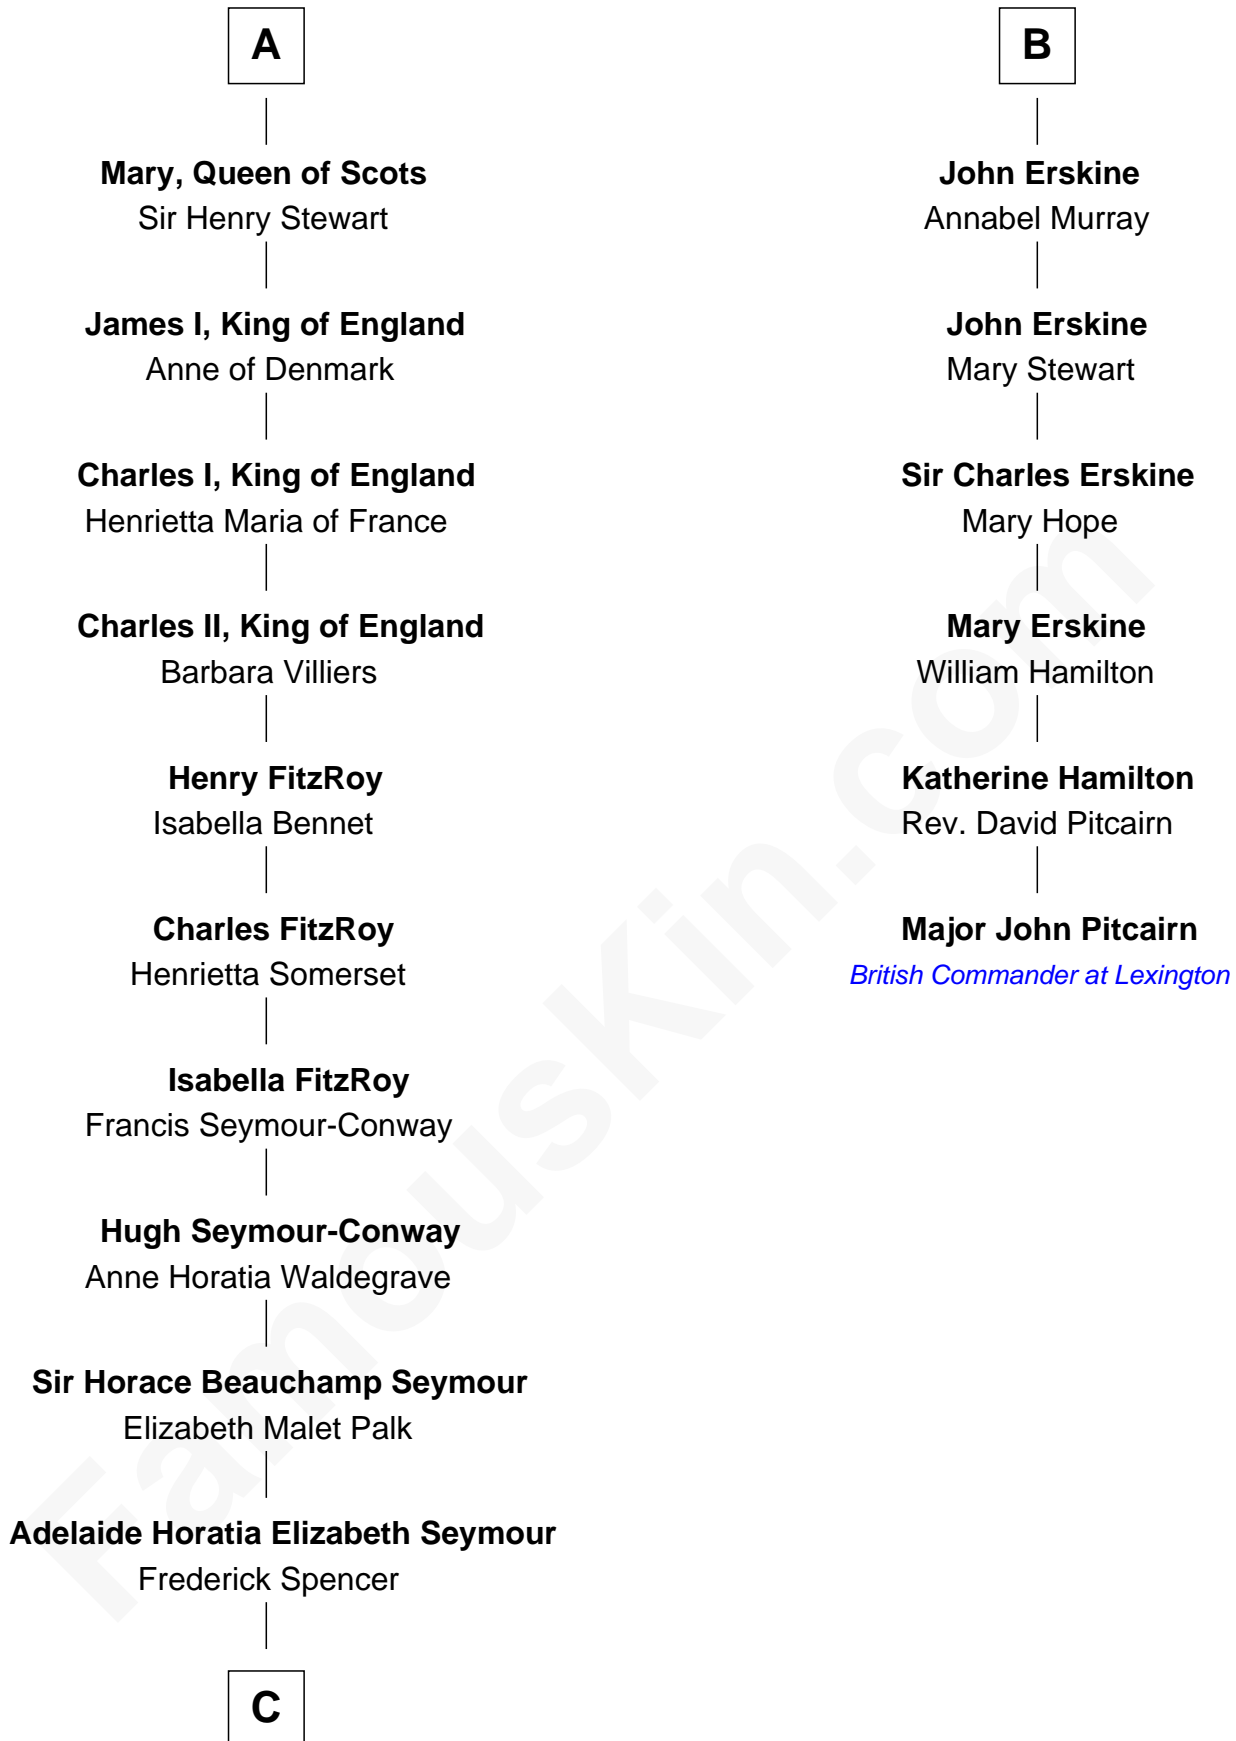

FamousKin.com

Relationship Chart of

Prince William

Prince of Wales

12th cousin 9 times removed of

Major John Pitcairn

British Commander at Battle of Lexington

C

—
Charles Robert Spencer

Margaret Baring

—
Albert Edward John Spencer

Cynthia Elinor Beatrix Hamilton

—
Edward John Spencer

Frances Ruth Burke Roche

—
Princess Diana Frances Spencer

Charles III, King of the United Kingdom