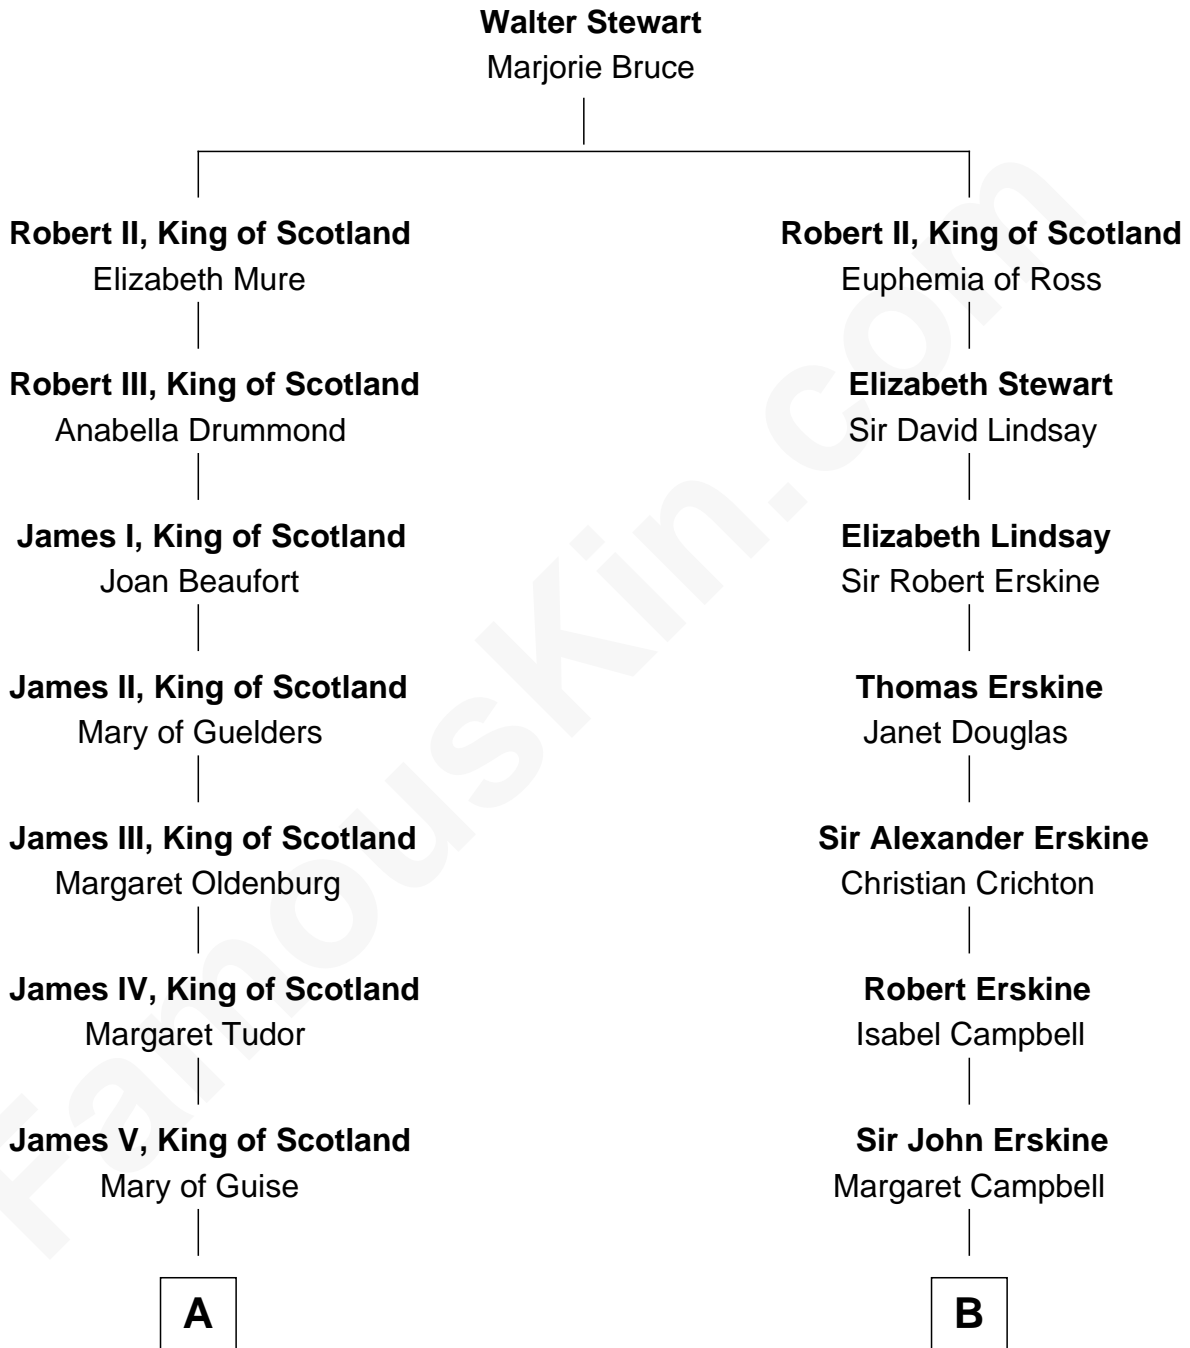

FamousKin.com

Relationship Chart of

Prince William

Prince of Wales

12th cousin 9 times removed of

Major John Pitcairn

British Commander at Battle of Lexington

C

—
Charles Robert Spencer

Margaret Baring

—
Albert Edward John Spencer

Cynthia Elinor Beatrix Hamilton

—
Edward John Spencer

Frances Ruth Burke Roche

—
Princess Diana Frances Spencer

Charles III, King of the United Kingdom