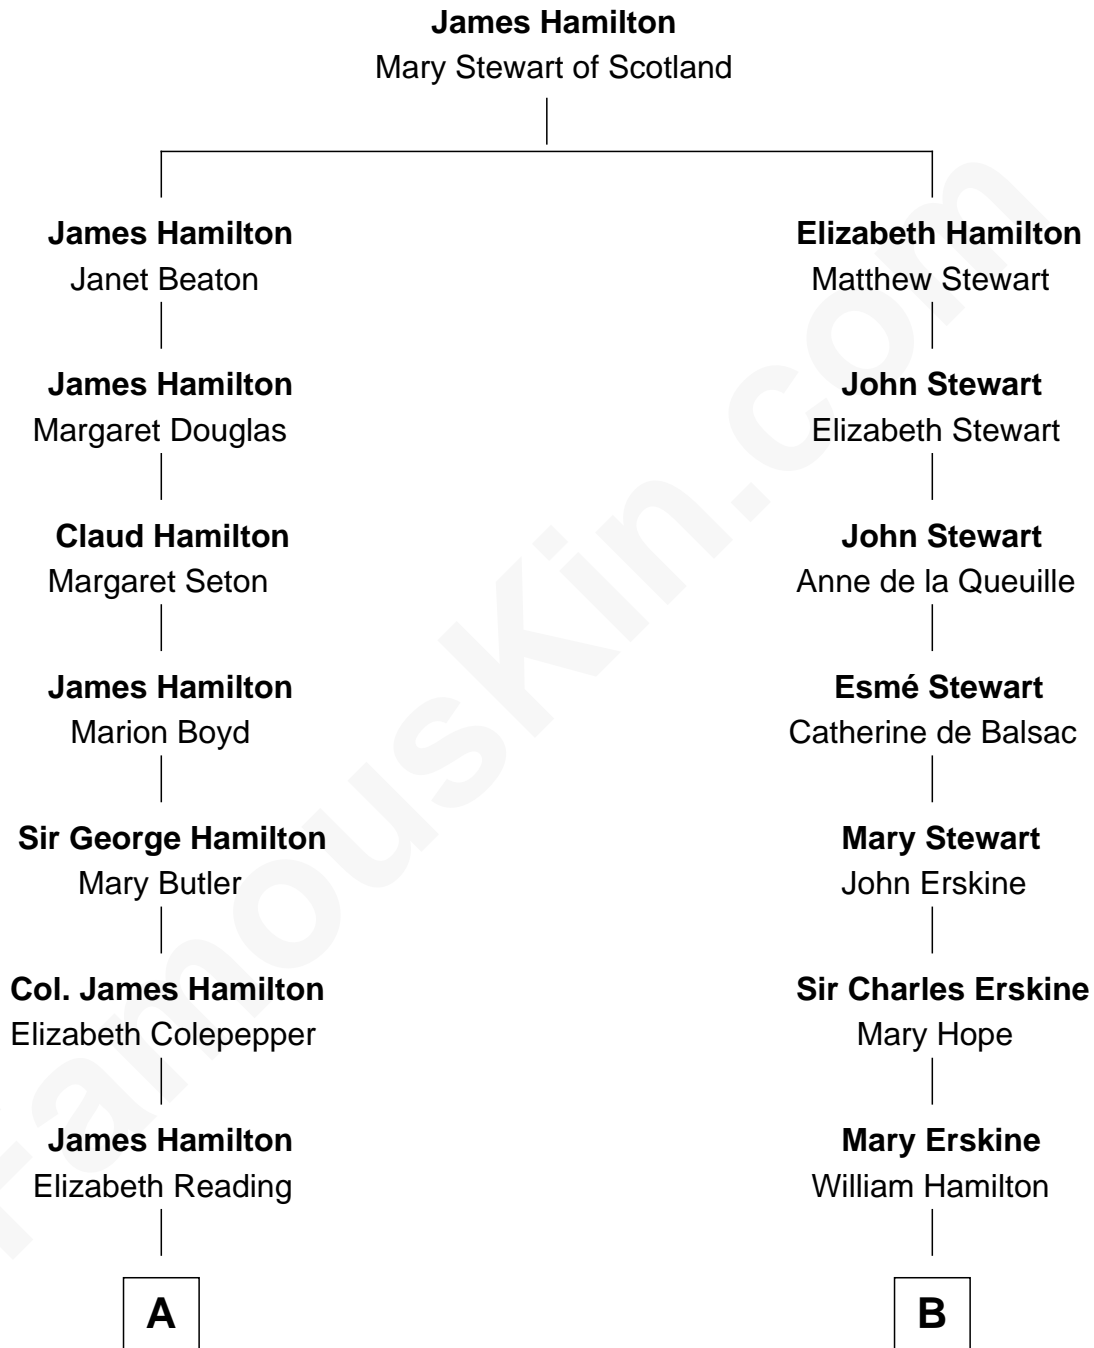

FamousKin.com
Relationship Chart of
Prince William
Prince of Wales

8th cousin 9 times removed of
Major John Pitcairn
British Commander at Battle of Lexington

A

James Hamilton

Anne Plumer

Capt. John Hamilton