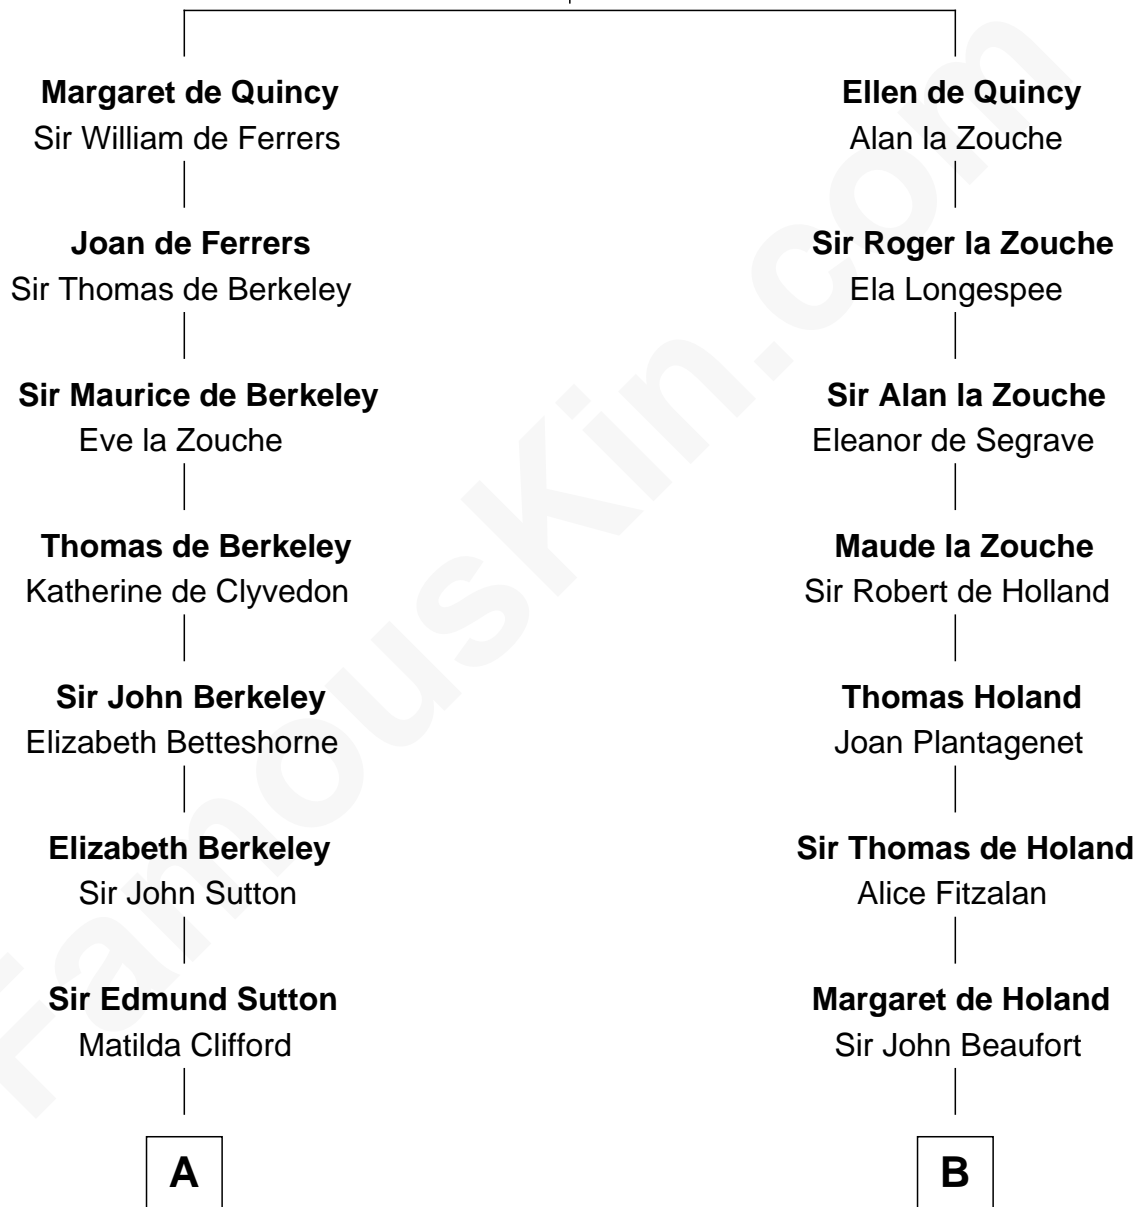

FamousKin.com Relationship Chart of

Prince William

Prince of Wales

20th cousin 1 time removed of

Noel Coward

Playwright, Actor, and Songwriter

Sir Roger de Quincy

Helen of Galloway

C

Charles Robert Spencer

Margaret Baring

Albert Edward John Spencer

Cynthia Elinor Beatrix Hamilton

Edward John Spencer

Frances Ruth Burke Roche

Princess Diana Frances Spencer

Charles III, King of the United Kingdom

Prince William

Prince of Wales

D

Henry Veitch

Margaret Harrison

Henry Gordon Veitch

Mary Kathleen Synch