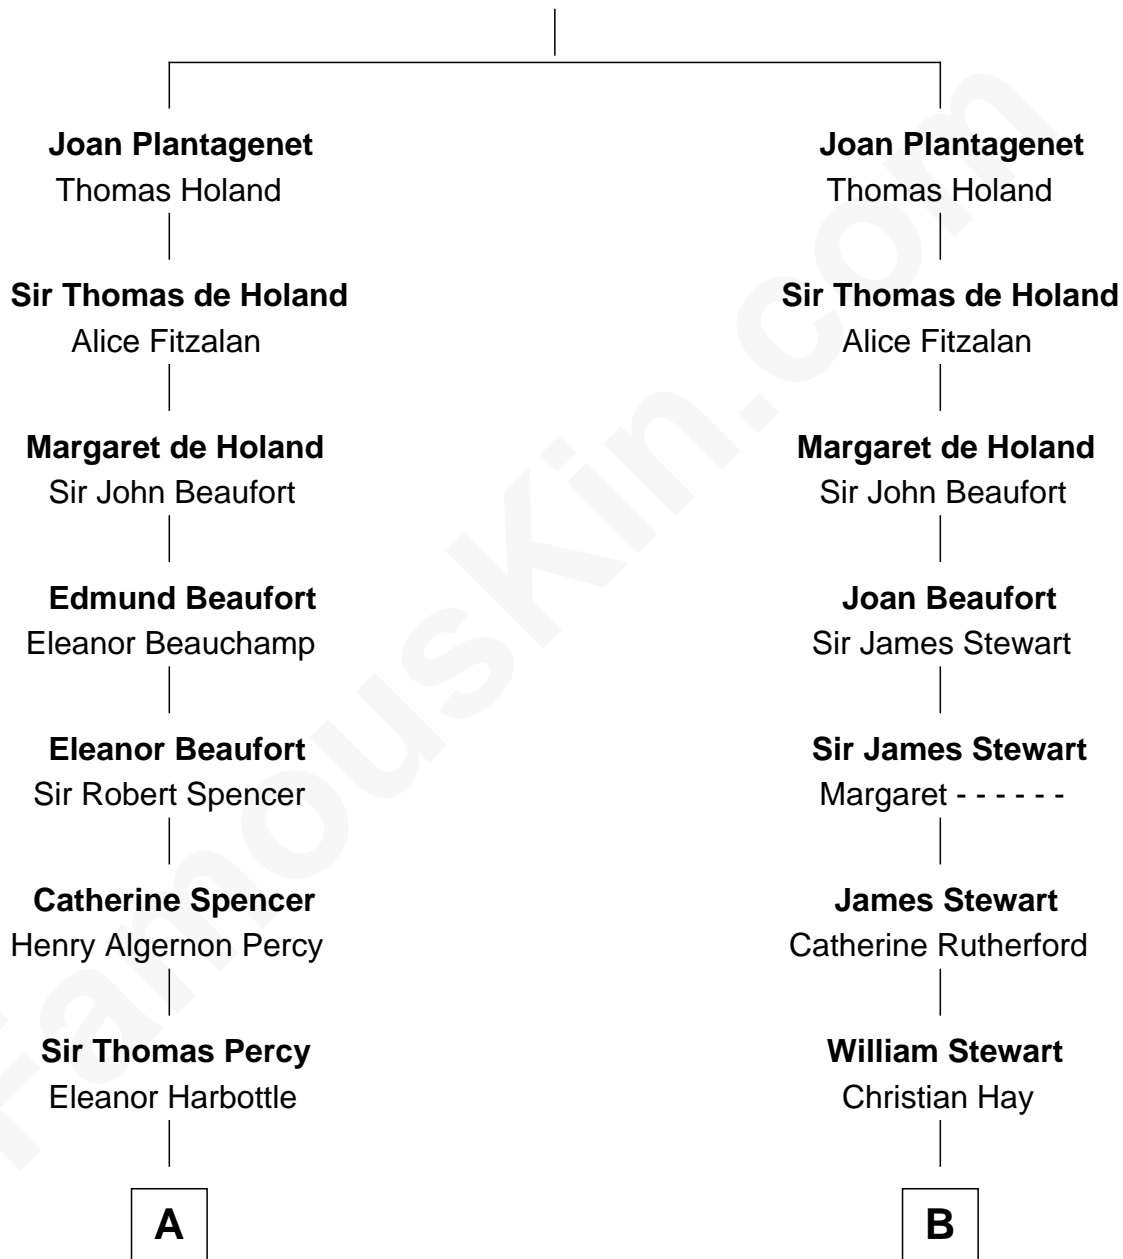

# FamousKin.com Relationship Chart of

**Prince William**

*Prince of Wales*

16th cousin 5 times removed of

**Noel Coward**

*Playwright, Actor, and Songwriter*

**Edmund of Woodstock**

Margaret Wake

**A**

**Henry Percy**  
Katherine Neville

**Henry Percy**  
Dorothy Devereux

**Dorothy Percy**  
Robert Sydney

**Dorothy Sydney**  
Henry Spencer

**Sir Robert Spencer**  
Ann Digby

**Sir Charles Spencer**  
Anne Churchill

**John Spencer**  
Georgiana Carolina Carteret

**John Spencer**  
Margaret Georgiana Poyntz

**George John Spencer**  
Lavina Bingham

**Frederick Spencer**  
Adelaide Horatia Elizabeth Seymour

**C**

**B**

**James Stewart**  
Katherine Kerr

—  
**Edward John Spencer**

Frances Ruth Burke Roche

—  
**Princess Diana Frances Spencer**

Charles III, King of the United Kingdom

—  
**Prince William**

*Prince of Wales*