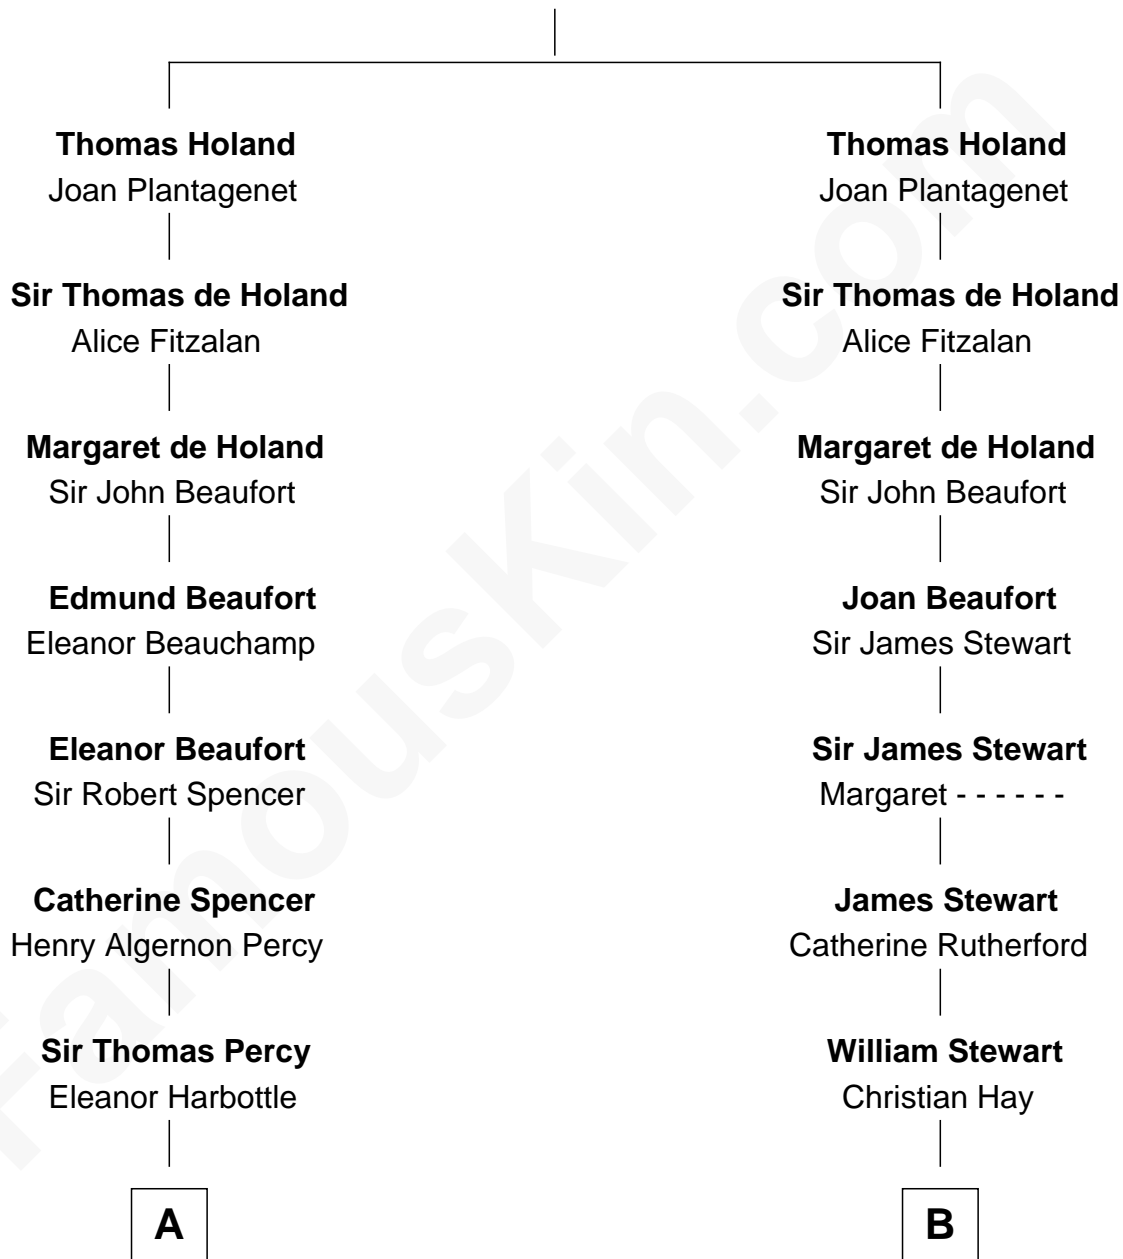

FamousKin.com Relationship Chart of

Prince William

Prince of Wales

16th cousin 5 times removed of

Noel Coward

Playwright, Actor, and Songwriter

Sir Robert de Holland

Maude la Zouche

A

Henry Percy
Katherine Neville

Henry Percy
Dorothy Devereux

Dorothy Percy
Robert Sydney

Dorothy Sydney
Henry Spencer

Sir Robert Spencer
Ann Digby

Sir Charles Spencer
Anne Churchill

John Spencer
Georgiana Carolina Carteret

John Spencer
Margaret Georgiana Poyntz

George John Spencer
Lavina Bingham

Frederick Spencer
Adelaide Horatia Elizabeth Seymour

C

B

James Stewart
Katherine Kerr

Janet Stewart
John Veatch

Alexander Veitch
Margaret Scott